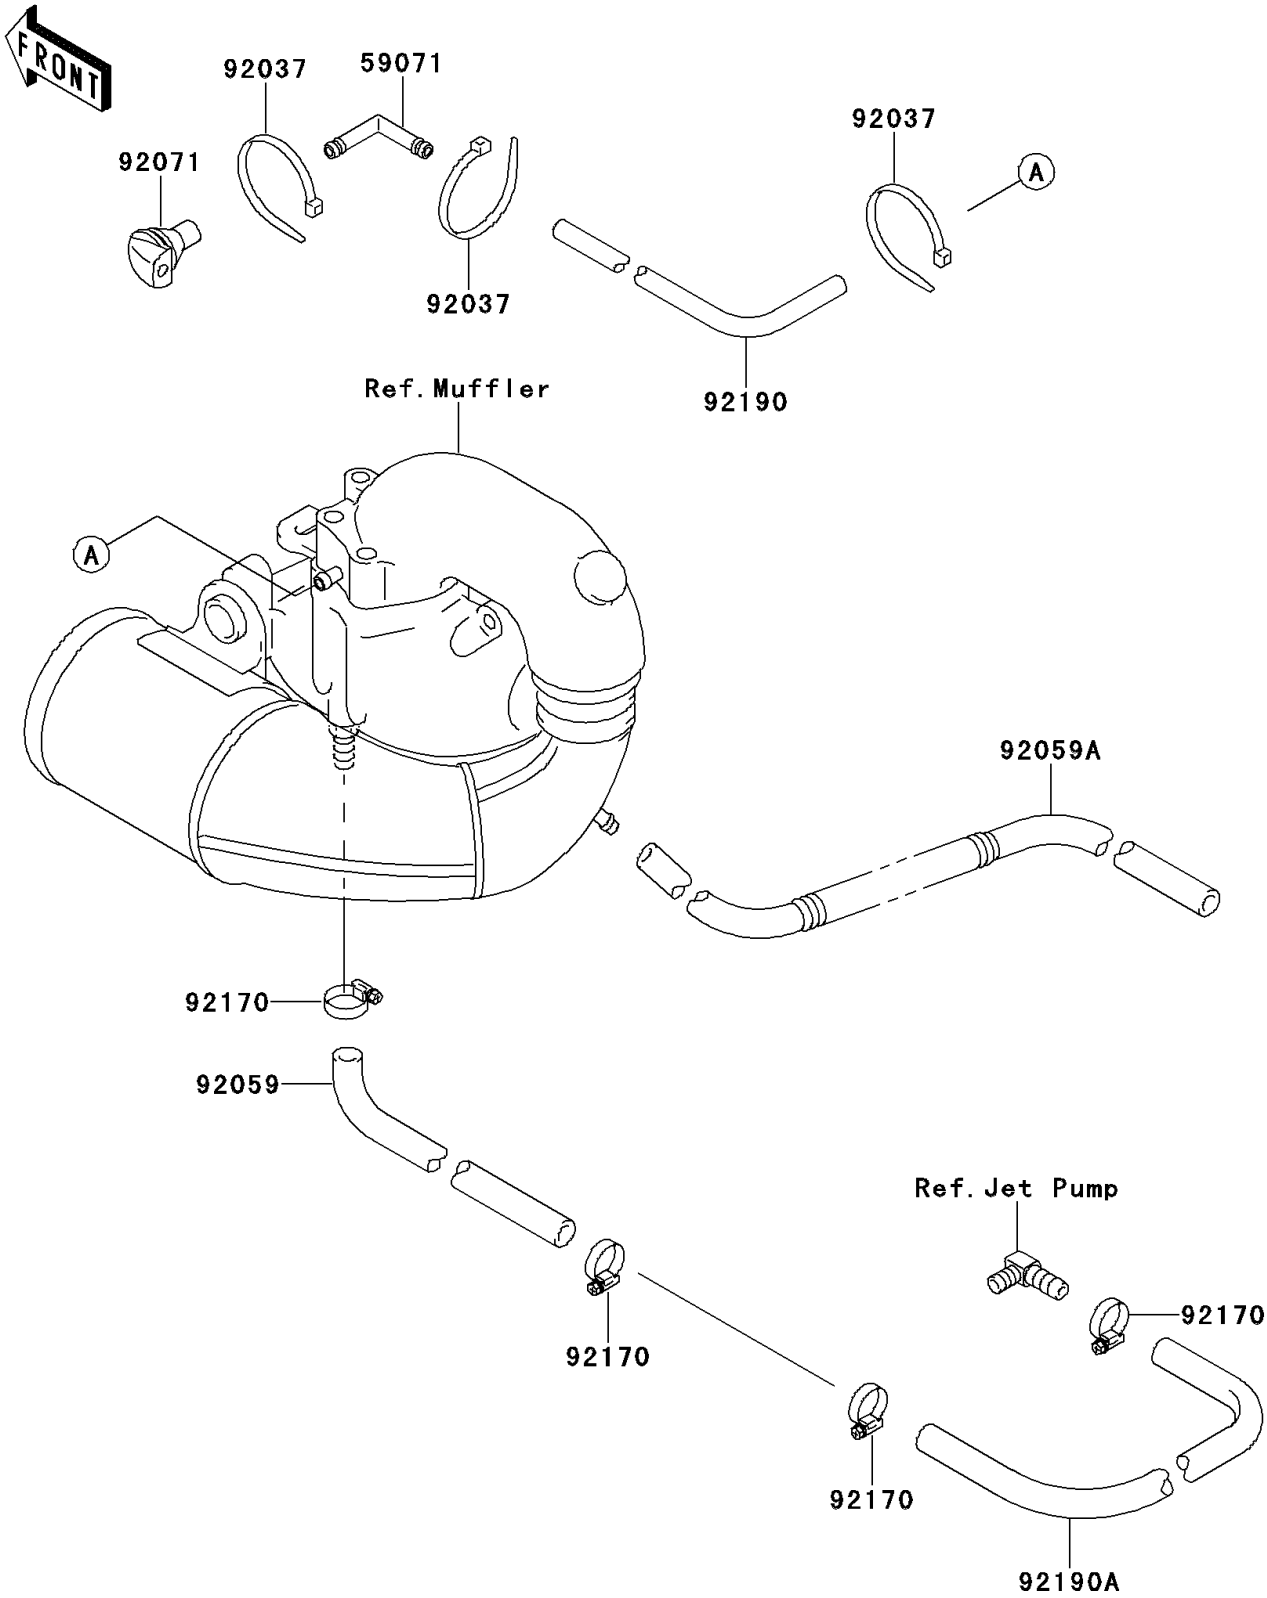

1991 JET SKI® X-2 PARTS DIAGRAM

Cooling

E3035

1991 JET SKI® X-2 PARTS LIST

Cooling

ITEM NAME	PART NUMBER	QUANTITY
JOINT (Ref # 59071)	59071-3706	1
CLAMP (Ref # 92037)	92037-1173	1
TUBE,9X16X600 (Ref # 92059)	92059-3787	1
TUBE,L=490 (Ref # 92059A)	92059-3862	1
GROMMET (Ref # 92071)	92071-3736	1
CLAMP (Ref # 92170)	92170-3718	1
TUBE,5.8X10.8X650 (Ref # 92190)	92190-3917	1
TUBE,9X360 (Ref # 92190A)	92190-3918	1