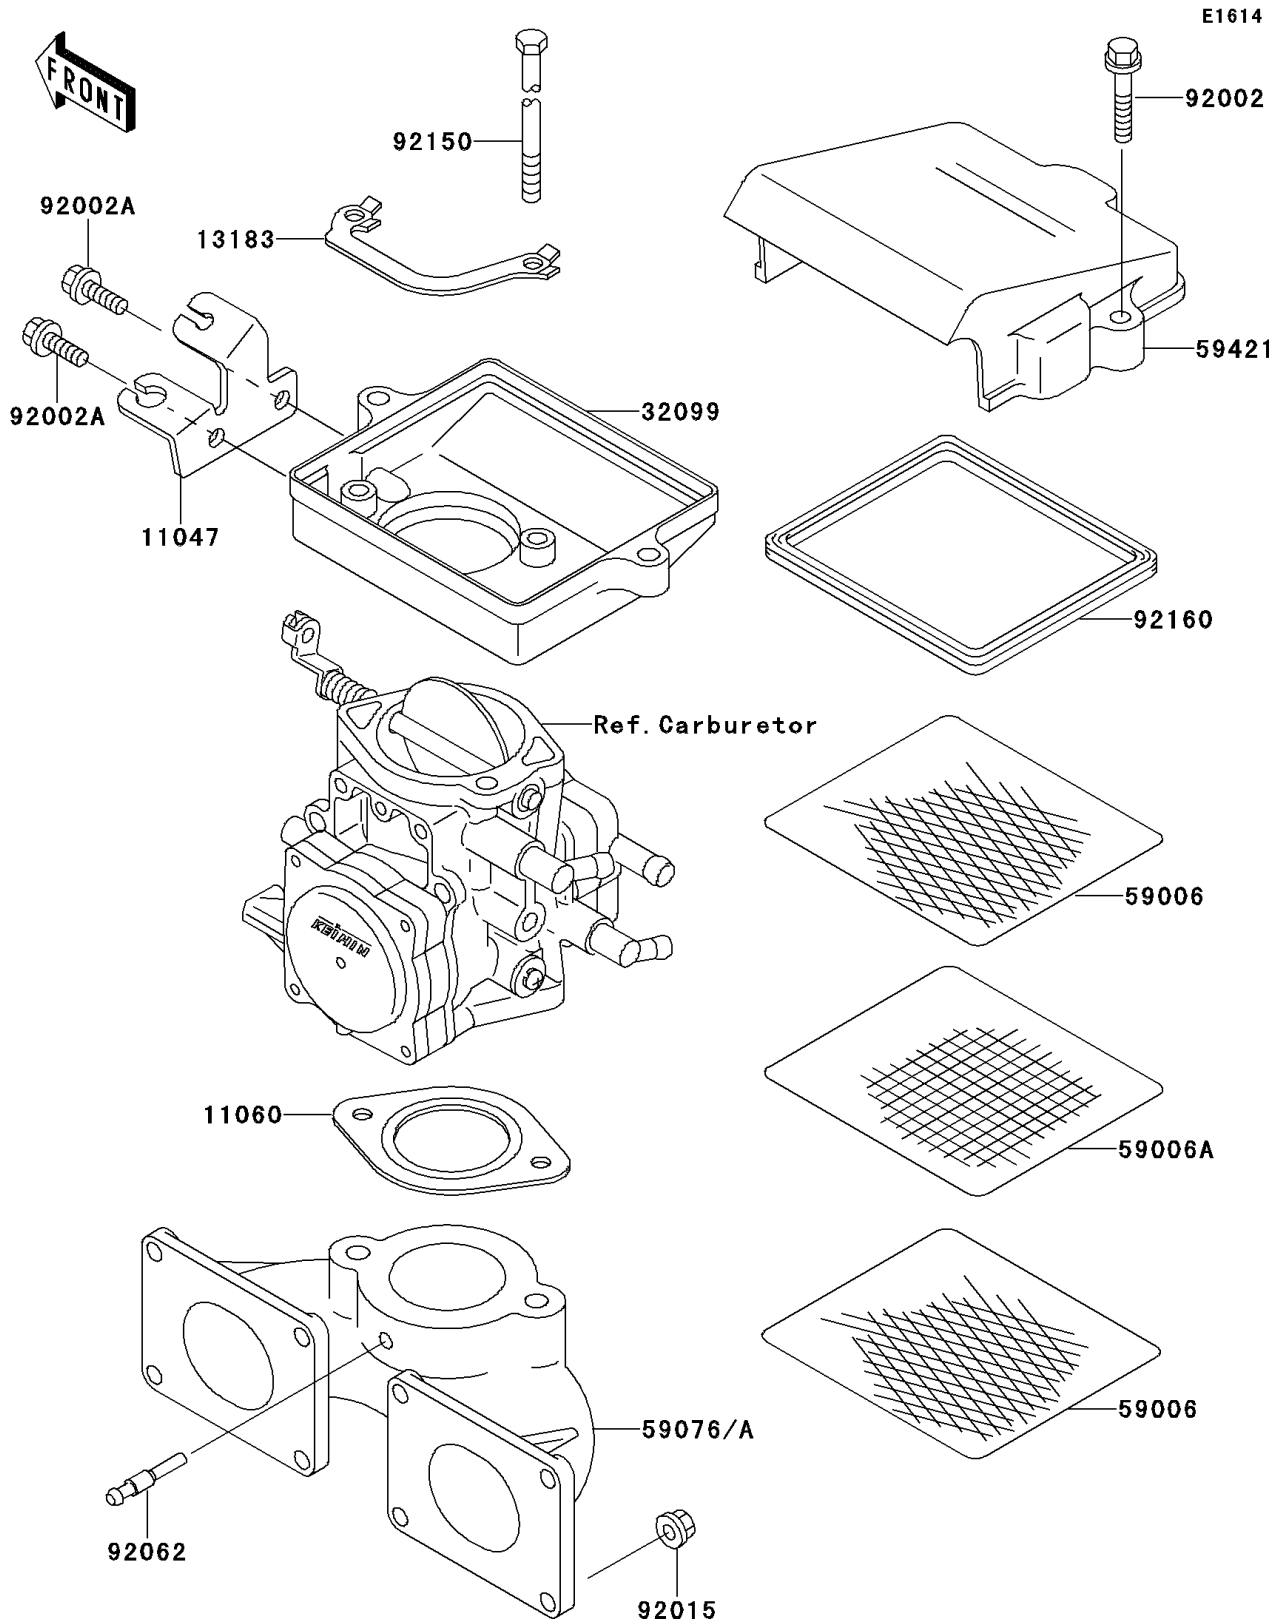

## 1991 JET SKI® X-2 PARTS DIAGRAM

Flame Arrester

## 1991 JET SKI® X-2 PARTS LIST

Flame Arrester

ITEM NAME	PART NUMBER	QUANTITY
BRACKET,CABLE (Ref # 11047)	11047-3709	1
GASKET,CARBURETOR (Ref # 11060)	11060-3716	1
PLATE (Ref # 13183)	13183-3726	1
CASE,FLAME ARRESTER (Ref # 32099)	32099-3746	1
ARRESTER-FLAME (Ref # 59006)	59006-3707	1
ARRESTER-FLAME (Ref # 59006A)	59006-3708	1
MANIFOLD-INTAKE (Ref # 59076)	59076-3708	1
COVER-INTAKE (Ref # 59421)	59421-3716	1
BOLT,6X30 (Ref # 92002)	92002-3726	1
BOLT,6X12 (Ref # 92002A)	92002-3763	1
NUT,6MM (Ref # 92015)	92015-3767	1
NOZZLE (Ref # 92062)	92062-3703	1
BOLT,6X125 (Ref # 92150)	92150-3784	1
DAMPER (Ref # 92160)	92160-3704	1