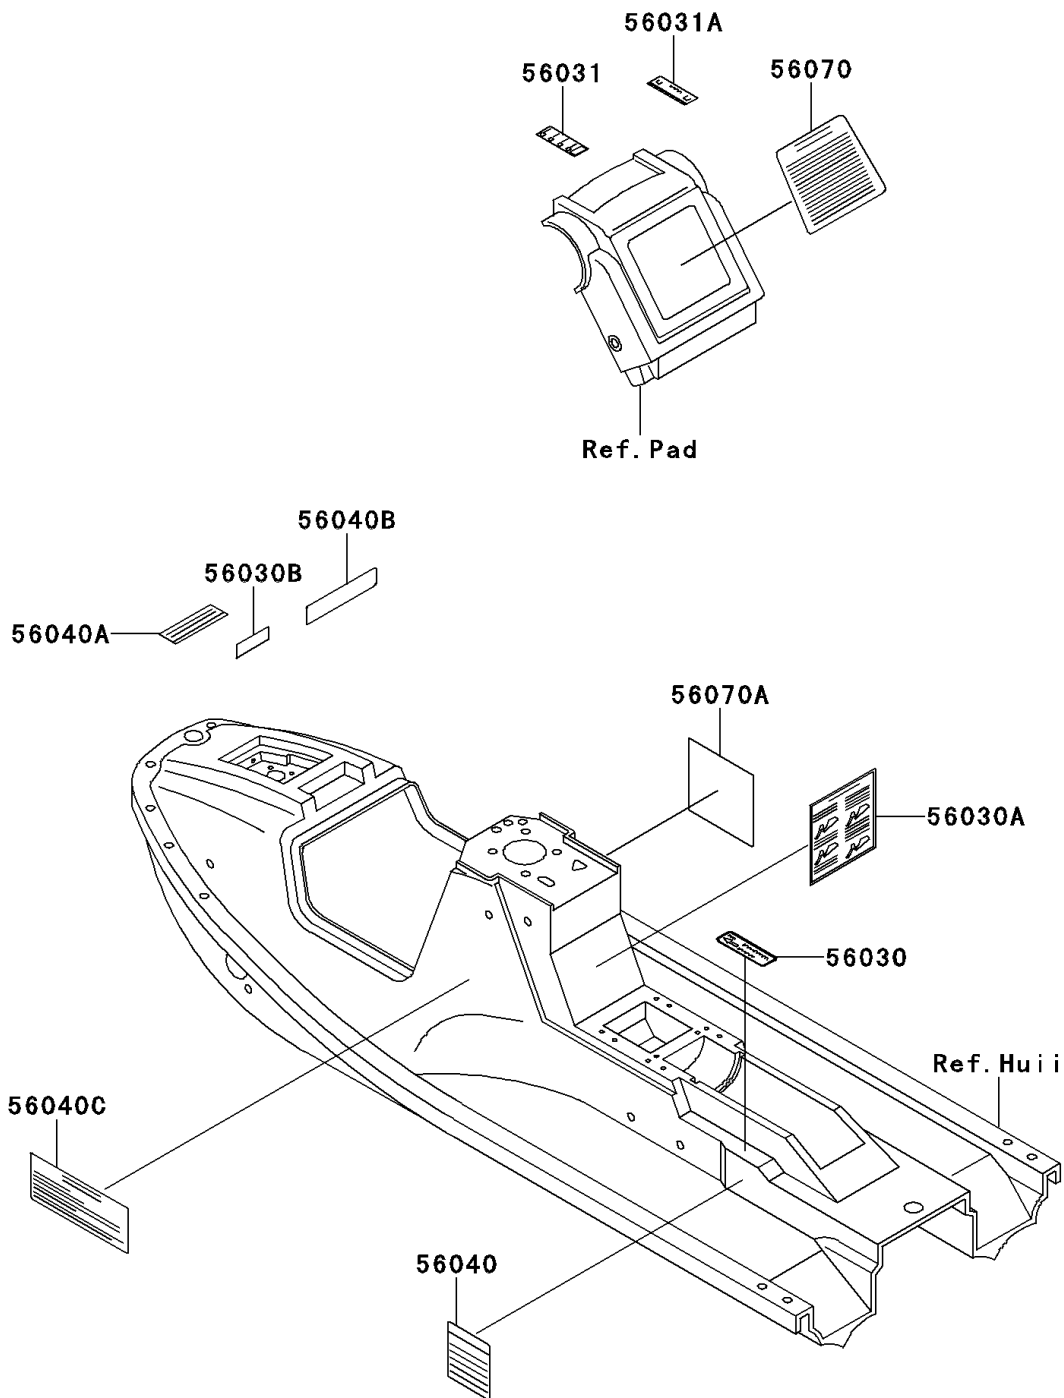

1995 JET SKI® X-2 PARTS DIAGRAM

Labels

F3183

1995 JET SKI® X-2 PARTS LIST

Labels

ITEM NAME	PART NUMBER	QUANTITY
LABEL,FIRE EXTINGUISHER (Ref # 56030)	56030-3720	1
LABEL,LAUNCHING (Ref # 56030A)	56030-3723	1
LABEL,OIL RECOMMENDED (Ref # 56030B)	56030-3761	1
LABEL-MANUAL,NOZZLE-TILT (Ref # 56031)	56031-3708	1
LABEL-MANUAL,FUEL TAP (Ref # 56031A)	56031-3717	1
LABEL-WARNING,JET PUMP (Ref # 56040)	56040-3798	1
LABEL-WARNING,BREAK IN (Ref # 56040A)	56040-3824	1
LABEL-WARNING,FUEL SUPPLY (Ref # 56040B)	56040-3902	1
LABEL-WARNING,CAUTION SAFETY (Ref # 56040C)	56040-3933	1
LABEL-WARNING,IMPORTANT SAFETY (Ref # 56070)	56070-3745	1
LABEL-WARNING,IMPORTANT SAFETY (Ref # 56070A)	56070-3746	1