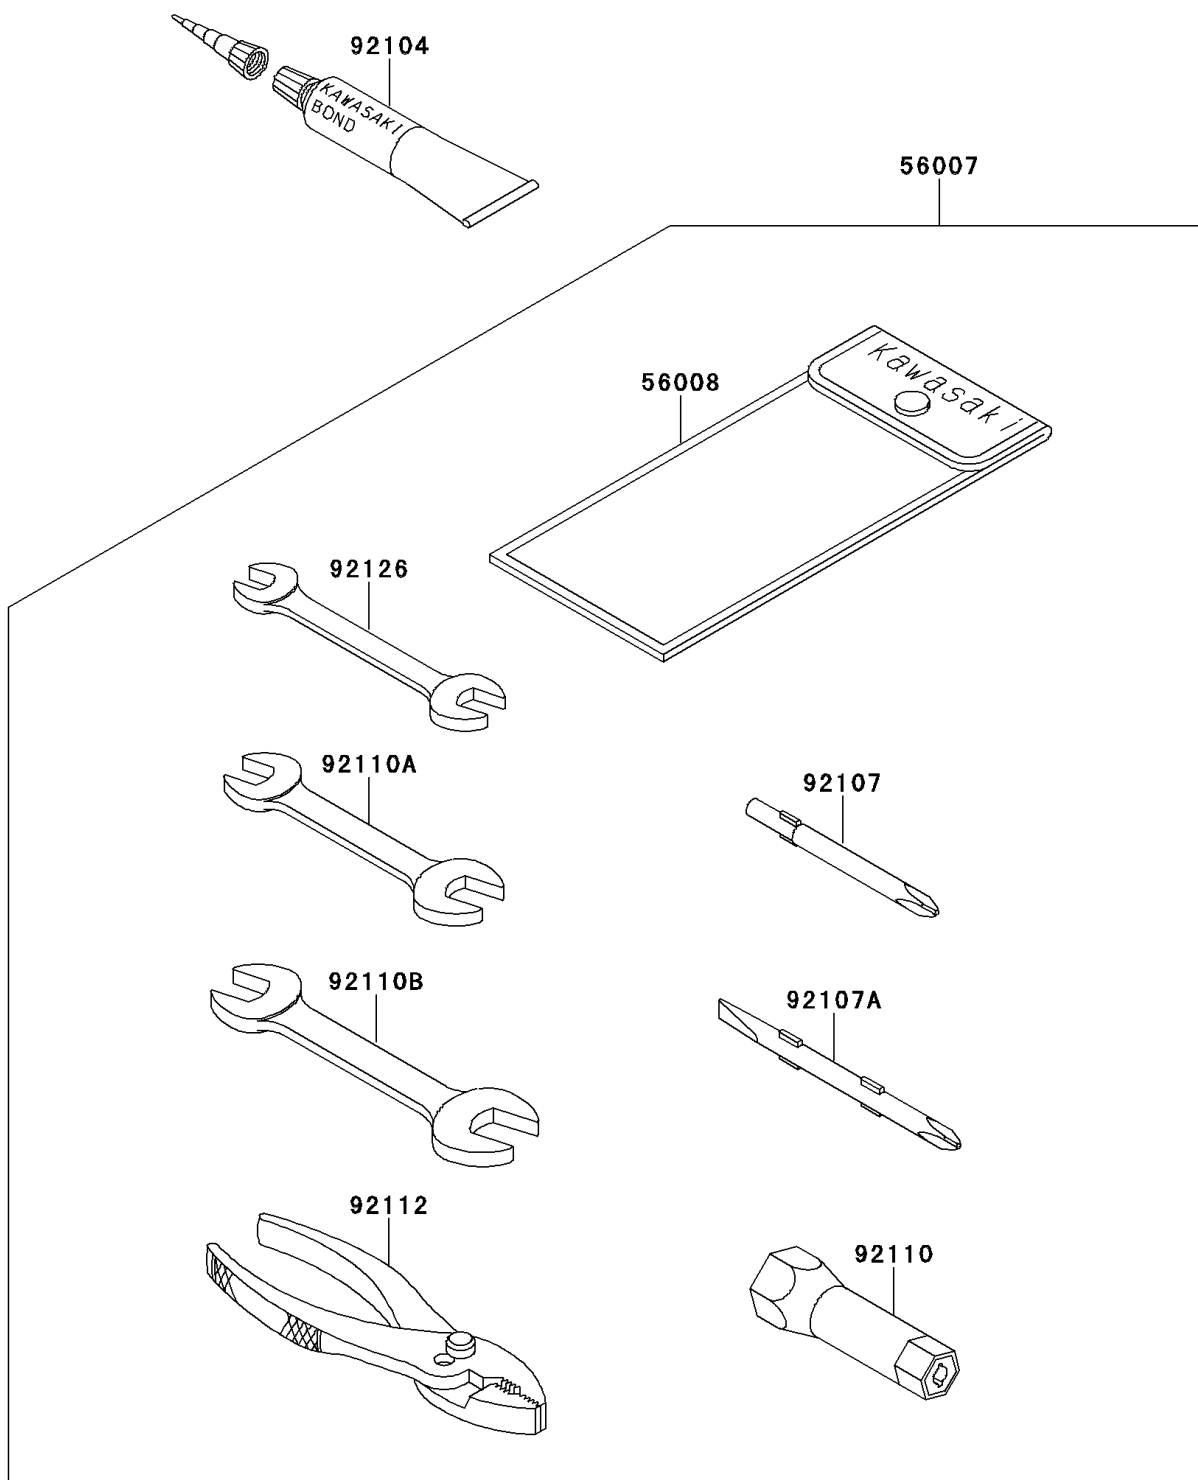

## 1995 JET SKI® X-2 PARTS DIAGRAM

Owner's Tools

F3182

## 1995 JET SKI® X-2 PARTS LIST

Owner's Tools

ITEM NAME	PART NUMBER	QUANTITY
TOOLKIT (Ref # 56007)	56007-3707	1
BAG,TOOL (Ref # 56008)	56008-1007	1
GASKET-LIQUID,TUBE,100G,SILVER (Ref # 92104)	92104-002	1
TOOL-DRIVER,#3PHILLIPS (Ref # 92107)	92107-005	1
TOOL-DRIVER,#2PHILLIPS&SLOT (Ref # 92107A)	92107-1051	1
TOOL-WRENCH,BOX,21MM (Ref # 92110)	92110-1113	1
TOOL-WRENCH,OPEN END,10X12 (Ref # 92110A)	92110-1152	1
TOOL-WRENCH,OPEN END,14X17 (Ref # 92110B)	92110-1153	1
TOOL-PLIERS (Ref # 92112)	92112-003	1
TOOL-WRENCH,OPEN END,8X10 (Ref # 92126)	92126-001	1