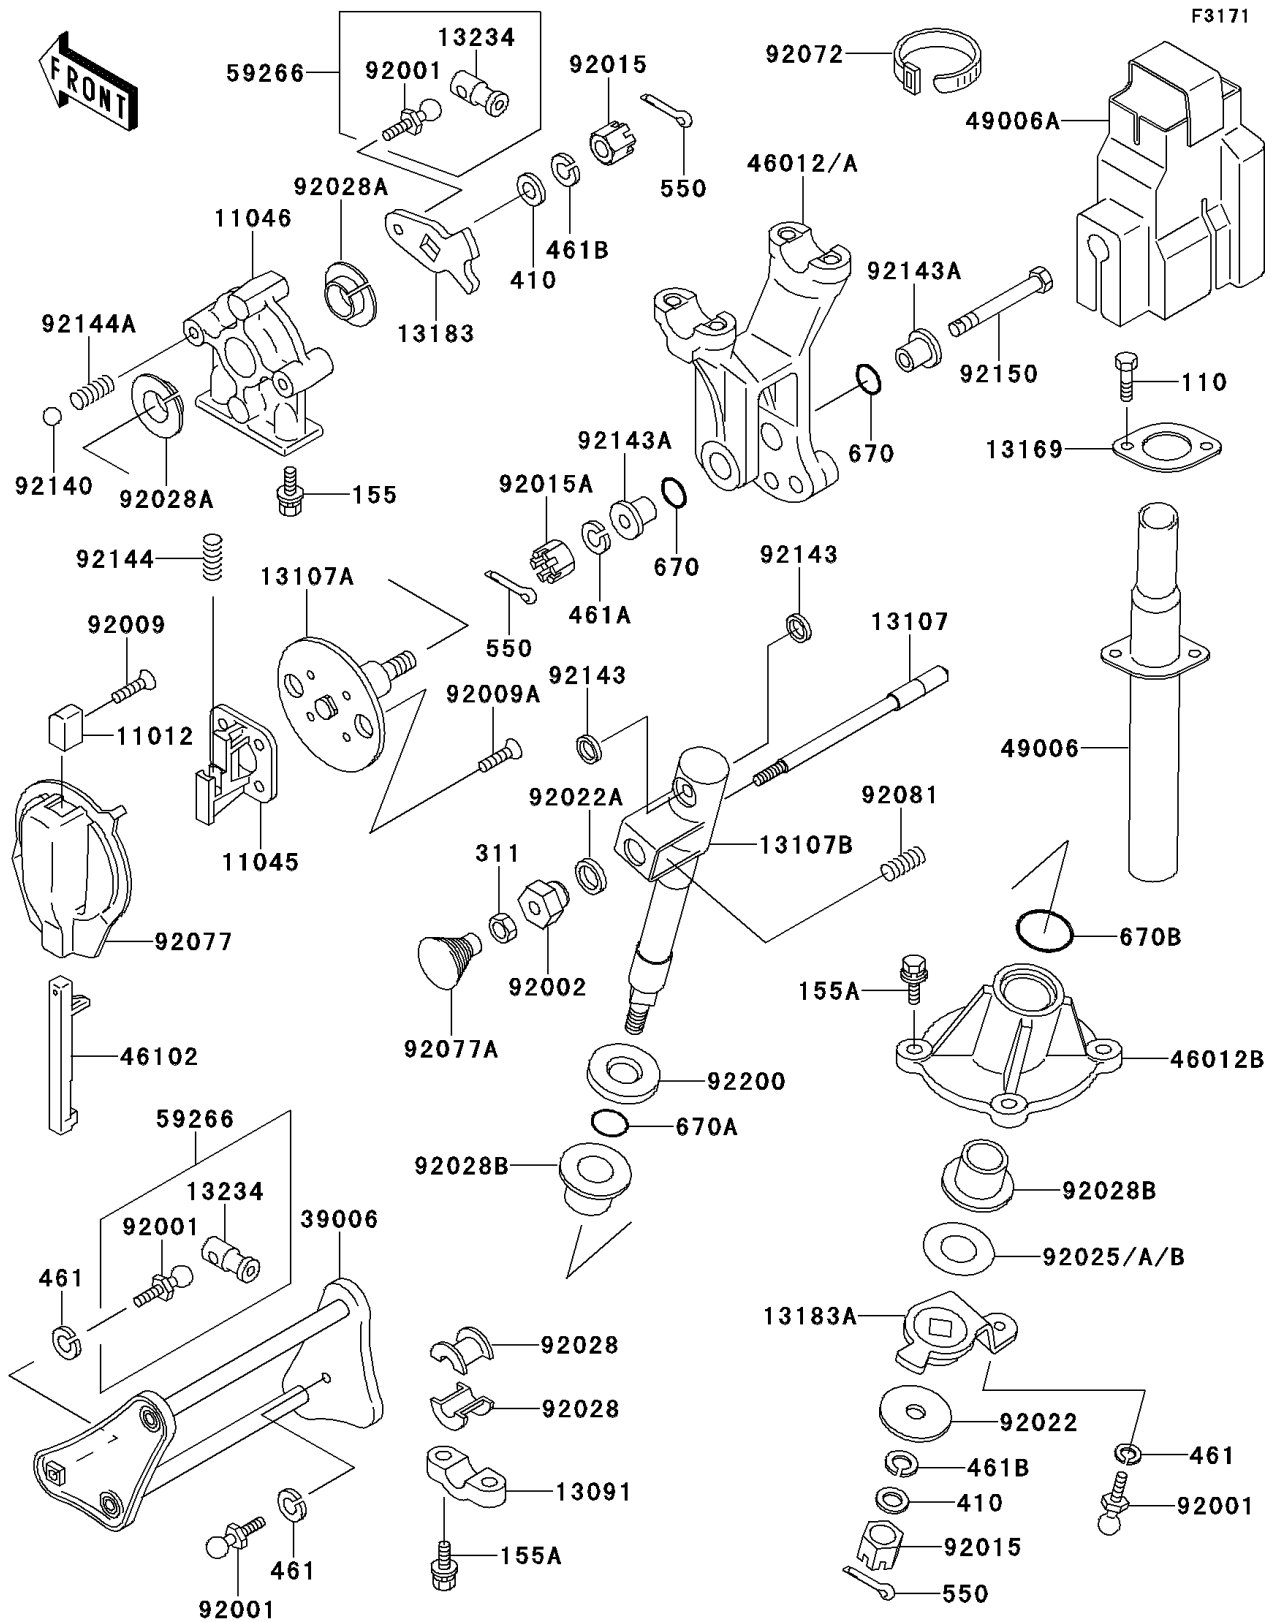

## 1995 JET SKI® X-2 PARTS LIST

Handle Pole

ITEM NAME	PART NUMBER	QUANTITY
CAP,TILT NOZZLE (Ref # 11012)	11012-3716	1
BRACKET,TILT KNOB (Ref # 11045)	11045-3753	1
BRACKET,TILT NOZZLE (Ref # 11046)	11046-3848	1
HOLDER,STEERING ARM (Ref # 13091)	13091-3708	1
SHAFT,STEERING ADJUST (Ref # 13107)	13107-3706	1
SHAFT,TILT NOZZLE (Ref # 13107A)	13107-3711	1
SHAFT,STEERING (Ref # 13107B)	13107-3728	1
PLATE,T=2MM (Ref # 13169)	13169-3712	1
PLATE (Ref # 13183)	13183-3725	1
PLATE,STEERING (Ref # 13183A)	13183-3771	1
SHAFT-COMP,JOINT (Ref # 13234)	13234-3708	1
ARM-STRG (Ref # 39006)	39006-3702	1
HOLDER-HANDLE,H=75MM (Ref # 46012)	46012-3714	1
HOLDER-HANDLE,H=115MM (Ref # 46012A)	46012-3715	1
HOLDER-HANDLE,LWR (Ref # 46012B)	46012-3716	1
ROD,TILT NOZZLE KNOB (Ref # 46102)	46102-3708	1
BOOT,CABLE&HARNESS (Ref # 49006)	49006-3705	1
BOOT,HANDLE HOLDER (Ref # 49006A)	49006-3707	1
JOINT-BALL (Ref # 59266)	59266-3707	1
BOLT,BALL,6MM (Ref # 92001)	92001-3703	1
BOLT,16X10 (Ref # 92002)	92002-3734	1
SCREW,3X8 (Ref # 92009)	92009-3731	1
SCREW,5X16 (Ref # 92009A)	92009-3732	1
NUT,CASTLE,10MM (Ref # 92015)	92015-3718	1
NUT,CASTLE,8MM (Ref # 92015A)	92015-3813	1
WASHER,10.5X40X4 (Ref # 92022)	92022-3724	1
WASHER,16.5X26X4 (Ref # 92022A)	92022-3727	1
SHIM,21X40X0.3 (Ref # 92025)	92025-3712	1
SHIM,21X40X0.5 (Ref # 92025A)	92025-3713	1