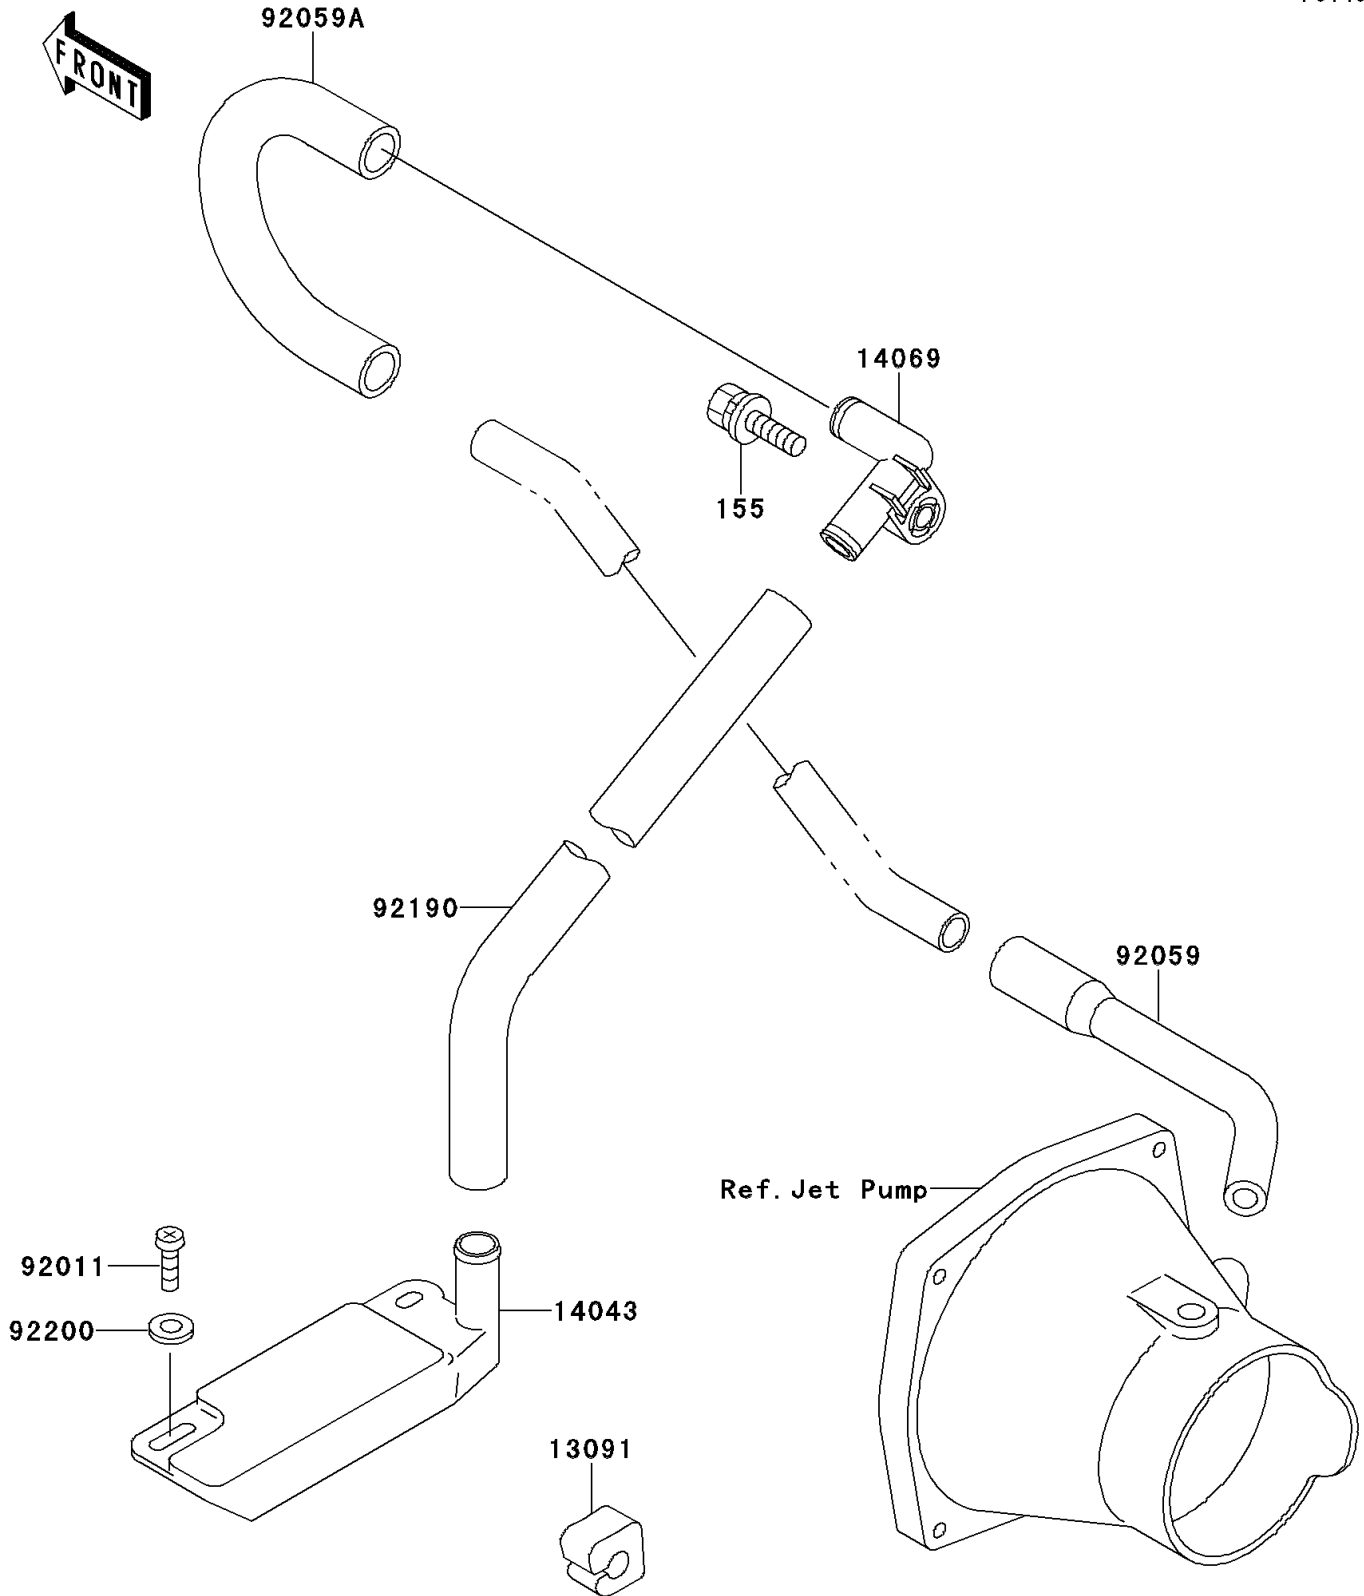

1995 JET SKI® X-2 PARTS DIAGRAM

Bilge System

F3145

1995 JET SKI® X-2 PARTS LIST

Bilge System

ITEM NAME	PART NUMBER	QUANTITY
BOLT-WSP-SMALL,8X25 (Ref # 155)	155R0825	1
HOLDER (Ref # 13091)	13091-3712	1
FILTER (Ref # 14043)	14043-3708	1
BREATHER,BILGE (Ref # 14069)	14069-3705	1
SCREW,TAPPING (Ref # 92011)	92011-561	1
TUBE,L=200 (Ref # 92059)	92059-3894	1
TUBE,15.5X21.5X380 (Ref # 92059A)	92059-3895	1
TUBE,15.5X21.5X260 (Ref # 92190)	92190-3720	1
WASHER,5.9X16X1.5 (Ref # 92200)	92200-3714	1