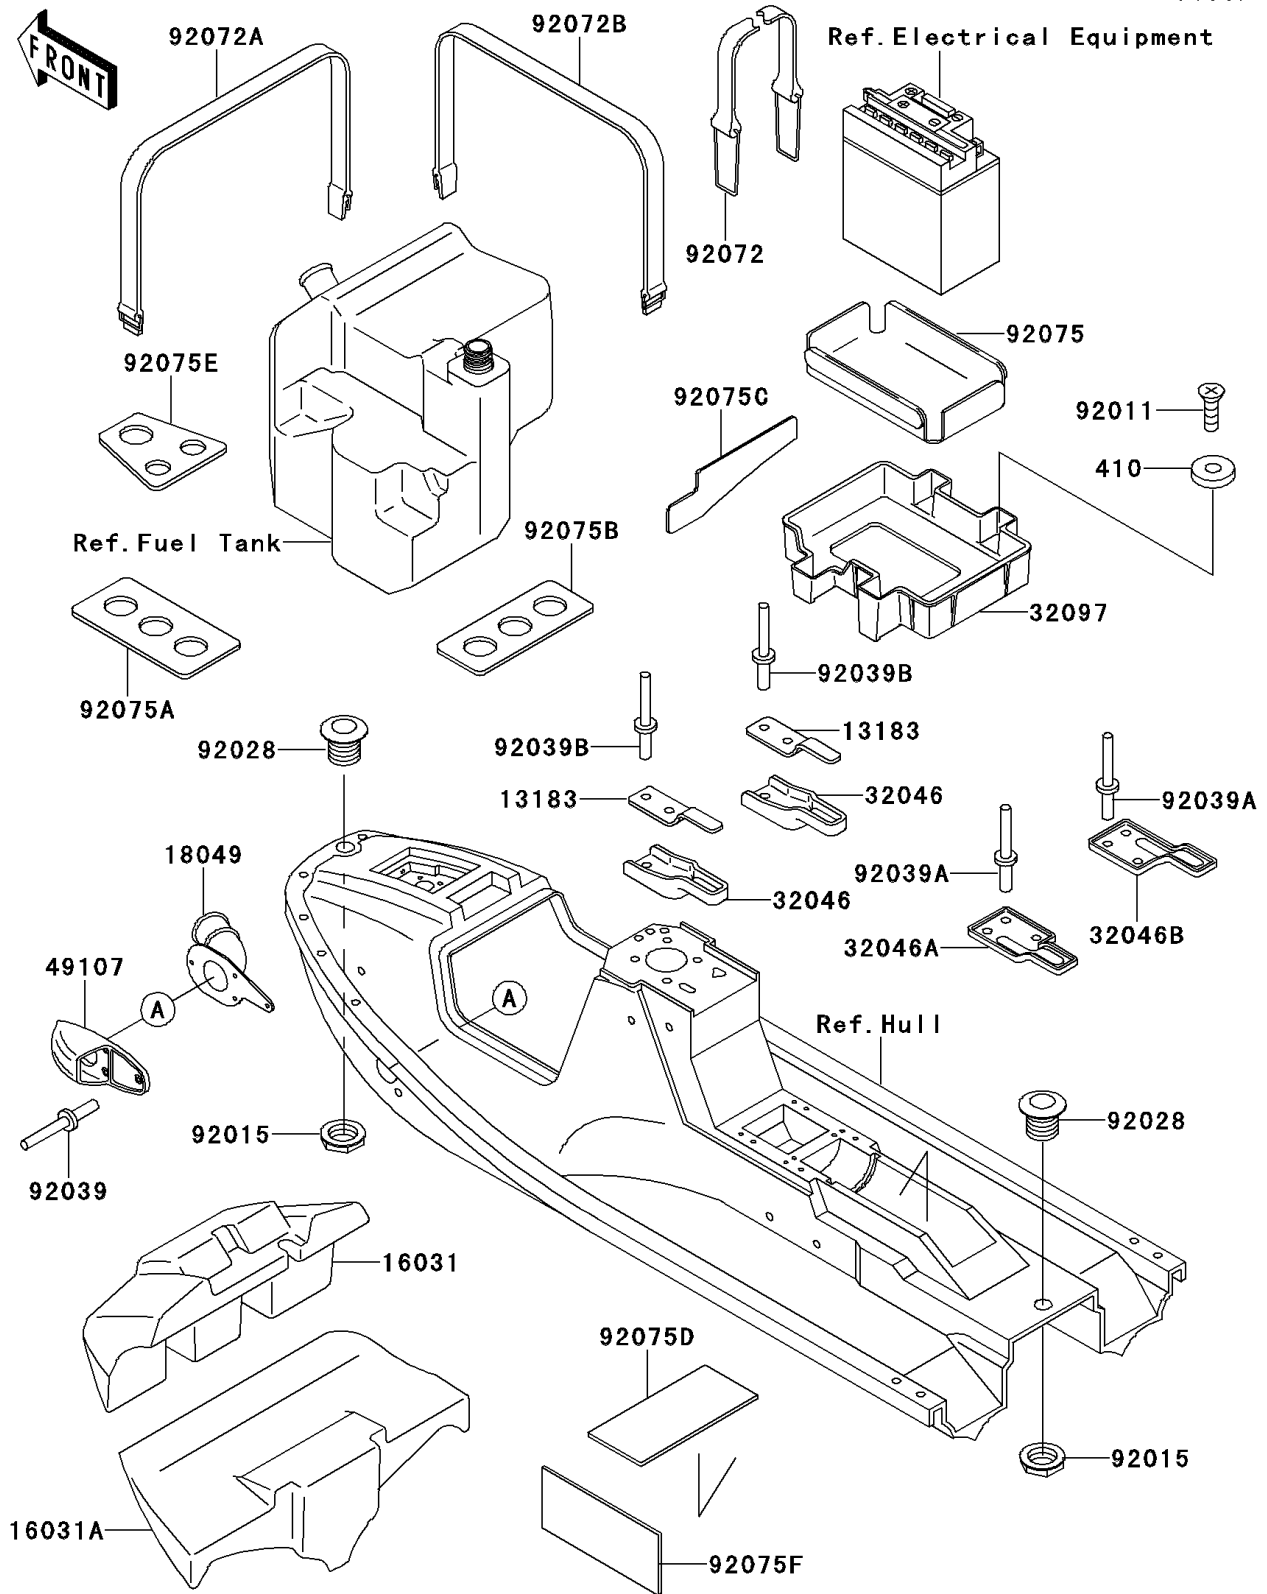

1995 JET SKI® X-2 PARTS DIAGRAM

Hull Fittings

F3143

1995 JET SKI® X-2 PARTS LIST

Hull Fittings

ITEM NAME	PART NUMBER	QUANTITY
WASHER-PLAIN-SMALL,6MM (Ref # 410)	410S0600	1
PLATE,SEAT,FR (Ref # 13183)	13183-3721	1
FLOAT,WATER MUFFLER,UPP (Ref # 16031)	16031-3822	1
FLOAT,WATER MUFFLER,LWR (Ref # 16031A)	16031-3823	1
PIPE-EXHAUST (Ref # 18049)	18049-3743	1
BRACKET-SEAT,FR (Ref # 32046)	32046-3704	1
BRACKET-SEAT,CNT,LH (Ref # 32046A)	32046-3705	1
BRACKET-SEAT,CNT,RH (Ref # 32046B)	32046-3706	1
CASE-BATTERY (Ref # 32097)	32097-3702	1
COVER-EXHAUST PIPE (Ref # 49107)	49107-3706	1
SCREW,TAPPING (Ref # 92011)	92011-561	1
NUT,26MM (Ref # 92015)	92015-3840	1
BUSHING (Ref # 92028)	92028-3734	1
RIVET (Ref # 92039)	92039-3002	1
RIVET (Ref # 92039A)	92039-3714	1
RIVET (Ref # 92039B)	92039-3730	1
BAND,BATTERY,L=366 (Ref # 92072)	92072-3706	1
BAND,L=544 (Ref # 92072A)	92072-3709	1
BAND,L=479 (Ref # 92072B)	92072-3712	1
DAMPER,BATTERY (Ref # 92075)	92075-3714	1
DAMPER,FUEL TANK,LH (Ref # 92075A)	92075-3727	1
DAMPER,FUEL TANK,RH (Ref # 92075B)	92075-3729	1
DAMPER,FUEL TANK (Ref # 92075C)	92075-3738	1
DAMPER,FIRE EXTINGUISHER (Ref # 92075D)	92075-3750	1
DAMPER,FUEL TANK (Ref # 92075E)	92075-3751	1
DAMPER,MUFFLER (Ref # 92075F)	92075-522	1