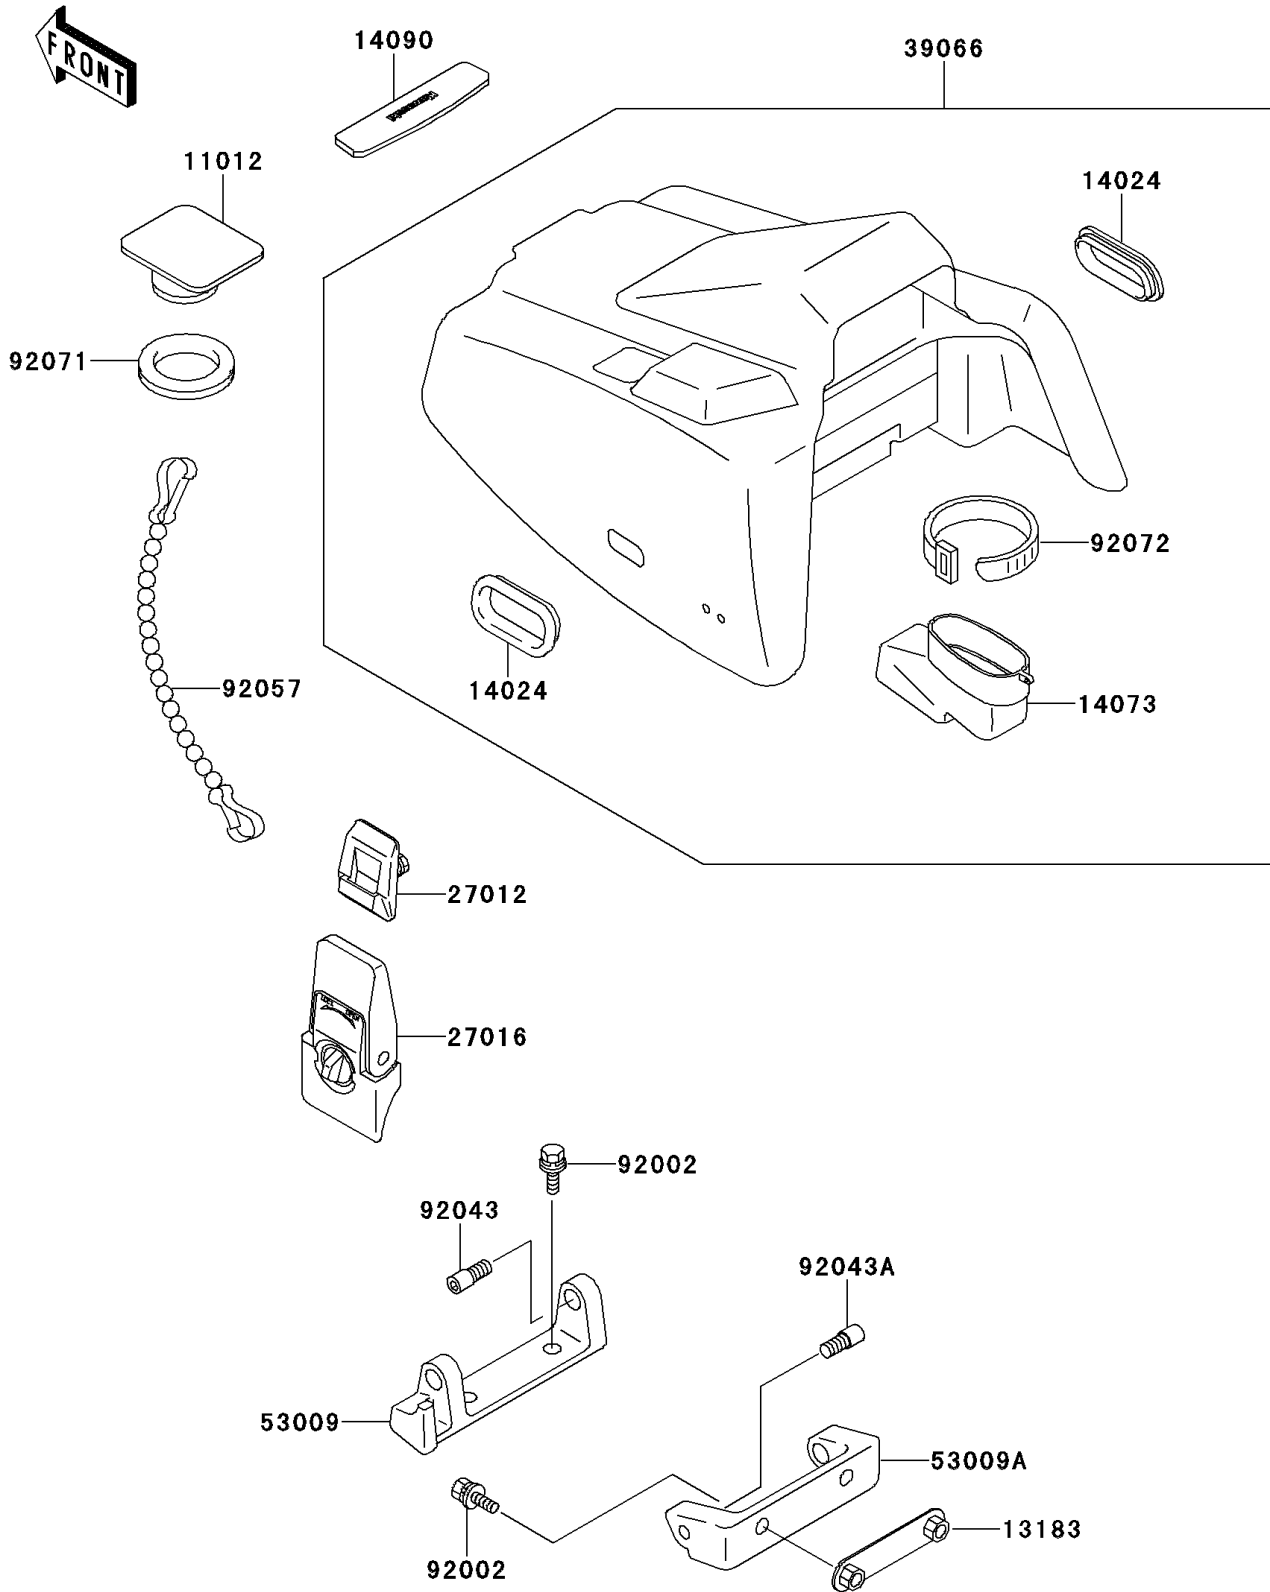

## 1995 JET SKI® X-2 PARTS DIAGRAM

Engine Hood

F3142

## 1995 JET SKI® X-2 PARTS LIST

### Engine Hood

ITEM NAME	PART NUMBER	QUANTITY
CAP,ENGINE HOOD,JET WHITE (Ref # 11012)	11012-3711-8C	1
PLATE (Ref # 13183)	13183-3706	1
COVER,ENGINE HOOD,JET WHITE (Ref # 14024)	14024-3714-8U	1
DUCT,ENGINE HOOD (Ref # 14073)	14073-3707	1
COVER,ENGINE HOOD,FR (Ref # 14090)	14090-3735	1
HOOK,ENGINE HOOD LOCK (Ref # 27012)	27012-3773	1
LOCK-ASSY,ENGINE HOOD (Ref # 27016)	27016-3730	1
HOOD-ASSY-ENGINE,J.WHITE (Ref # 39066)	39066-3705-8C	1
HINGE,DECK (Ref # 53009)	53009-3717	1
HINGE,ENGINE HOOD (Ref # 53009A)	53009-3718	1
BOLT,8X25 (Ref # 92002)	92002-3774	1
PIN,10X23 (Ref # 92043)	92043-3729	1
PIN,10X25 (Ref # 92043A)	92043-3730	1
CHAIN,COVER,L=250 (Ref # 92057)	92057-3701	1
GROMMET,ENGINE HOOD (Ref # 92071)	92071-3731	1
BAND,L=225 (Ref # 92072)	92072-1174	1