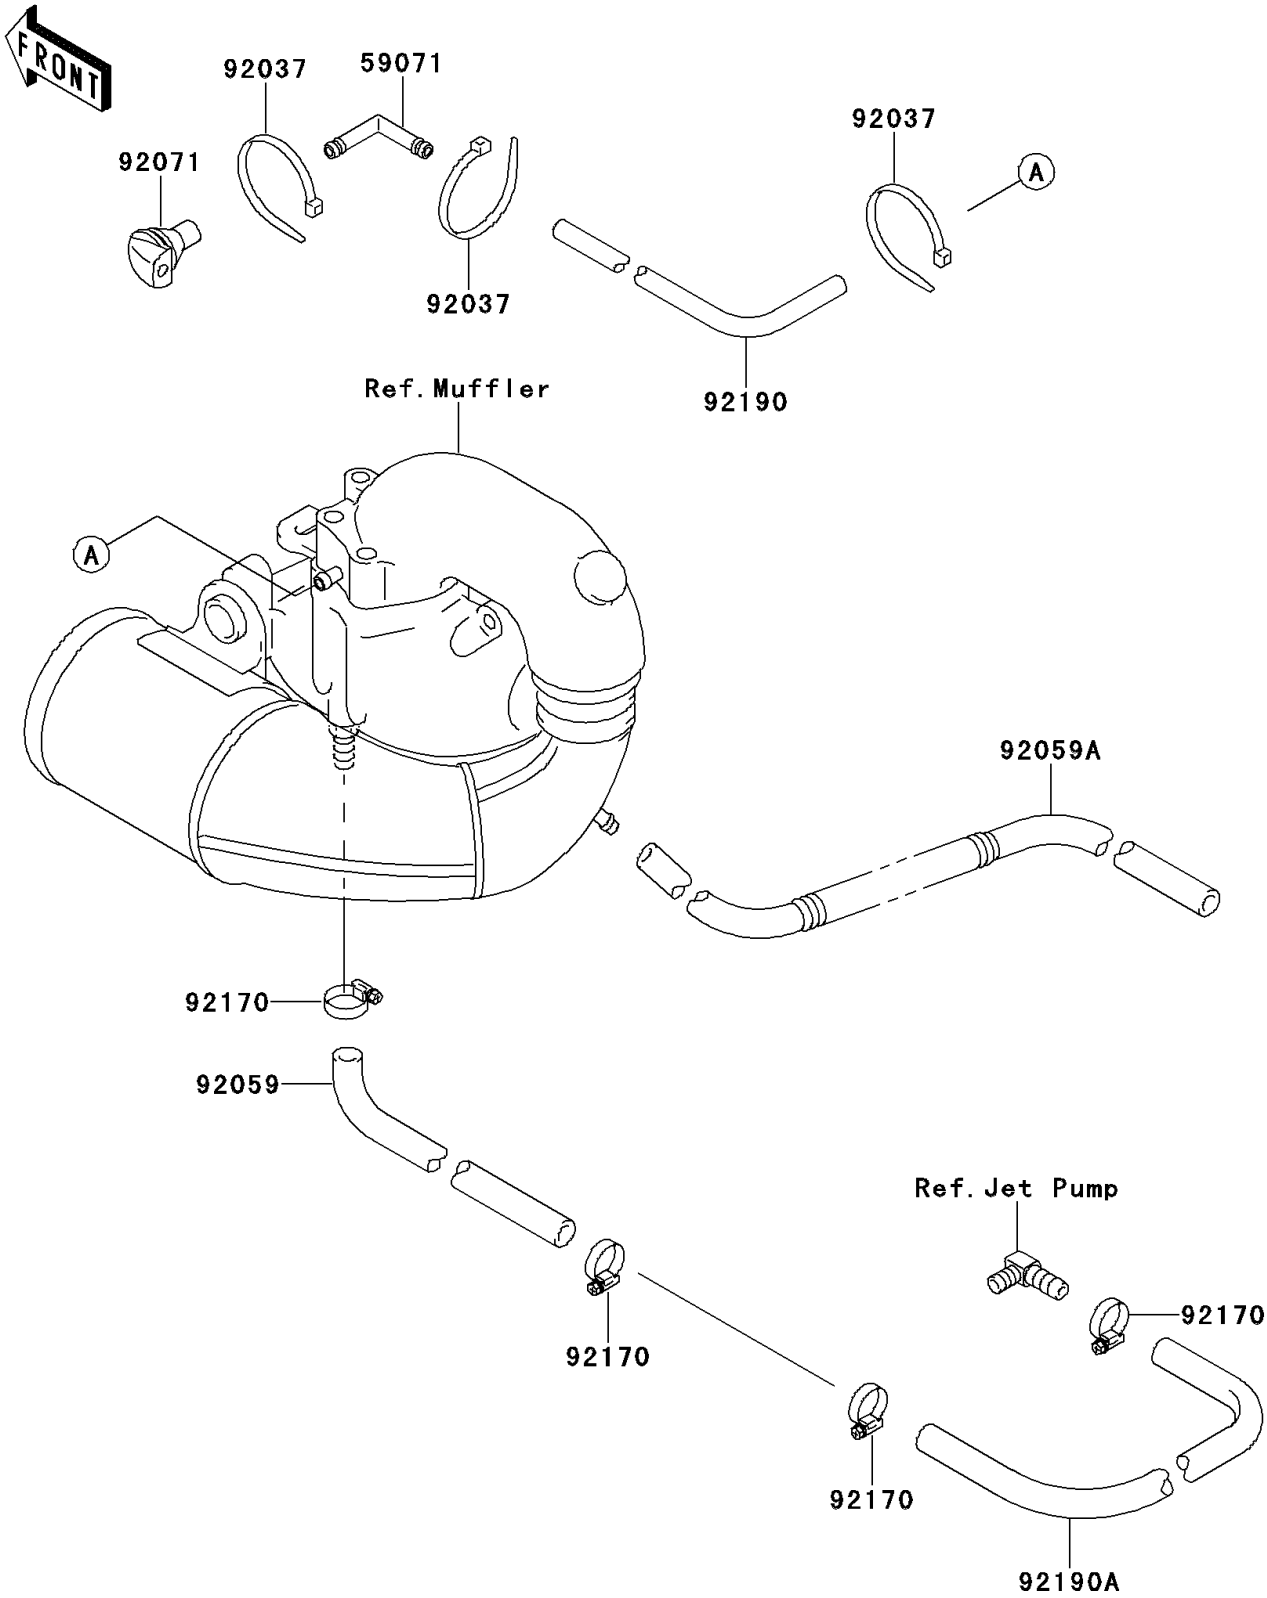

1995 JET SKI® X-2 PARTS DIAGRAM

Cooling

E3035

1995 JET SKI® X-2 PARTS LIST

Cooling

ITEM NAME	PART NUMBER	QUANTITY
JOINT (Ref # 59071)	59071-3706	1
CLAMP (Ref # 92037)	92037-1173	1
TUBE,9X16X600 (Ref # 92059)	92059-3787	1
TUBE,L=490 (Ref # 92059A)	92059-3862	1
GROMMET (Ref # 92071)	92071-3736	1
CLAMP (Ref # 92170)	92170-3718	1
TUBE,5.8X10.8X650 (Ref # 92190)	92190-3917	1
TUBE,9X16X360 (Ref # 92190A)	92190-3918	1