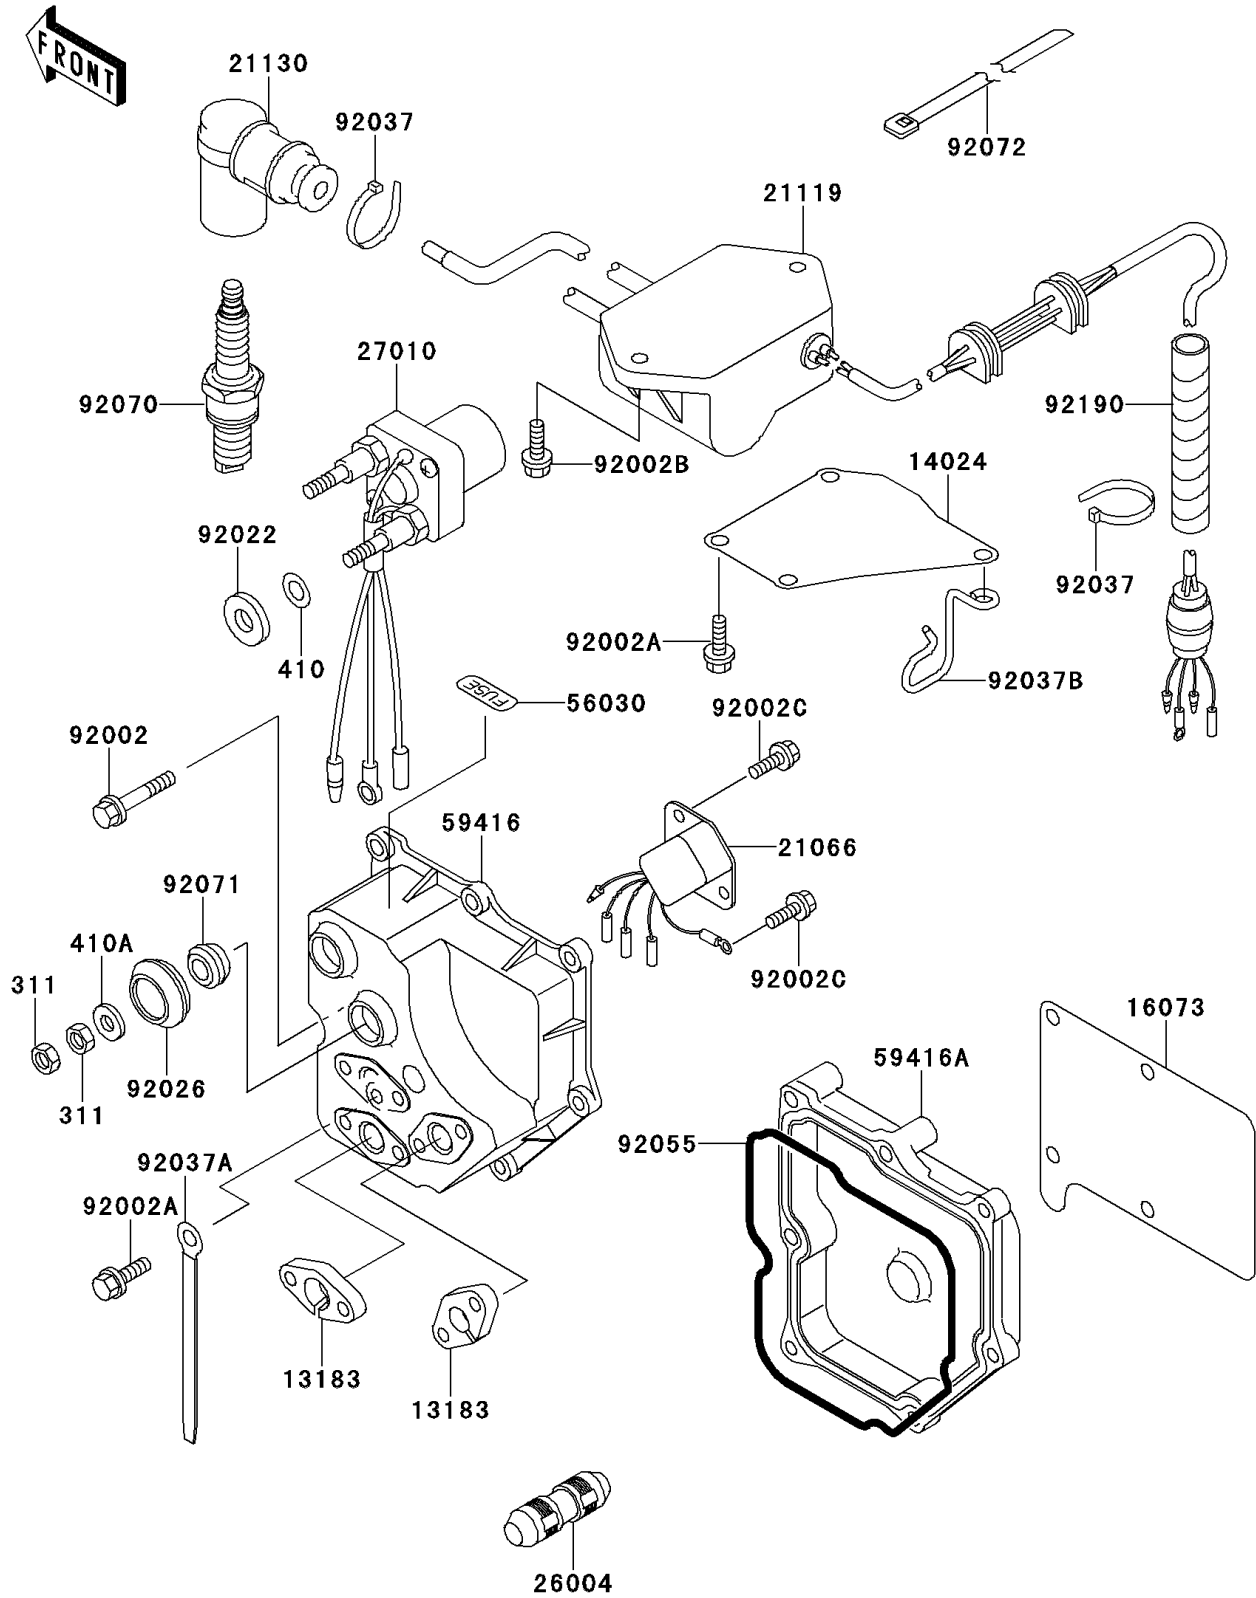

1995 JET SKI® X-2 PARTS DIAGRAM

Ignition System

E1830

1995 JET SKI® X-2 PARTS LIST

Ignition System

ITEM NAME	PART NUMBER	QUANTITY
NUT-HEX,6MM (Ref # 311)	311R0600	1
WASHER-PLAIN-SMALL,10MM (Ref # 410)	410B1000	1
WASHER-PLAIN-SMALL,6MM (Ref # 410A)	410S0600	1
PLATE (Ref # 13183)	13183-3712	1
COVER,VOLTAGE REGULATOR (Ref # 14024)	14024-3799	1
INSULATOR (Ref # 16073)	16073-3703	1
REGULATOR-VOLTAGE (Ref # 21066)	21066-3708	1
IGNITER (Ref # 21119)	21119-3725	1
CAP-SPARK PLUG (Ref # 21130)	21130-3706	1
FUSE-ASSY (Ref # 26004)	26004-3711	1
SWITCH,STARTER RELAY (Ref # 27010)	27010-3724	1
LABEL,FUSE (Ref # 56030)	56030-3792	1
CASE-ELECTRIC (Ref # 59416)	59416-3721	1
CASE-ELECTRIC (Ref # 59416A)	59416-3722	1
BOLT,6X40 (Ref # 92002)	92002-3716	1
BOLT,6X16 (Ref # 92002A)	92002-3728	1
BOLT,6X20 (Ref # 92002B)	92002-3755	1
BOLT,6X12 (Ref # 92002C)	92002-3763	1
WASHER (Ref # 92022)	92022-3035	1
SPACER (Ref # 92026)	92026-3703	1
CLAMP (Ref # 92037)	92037-1173	1
CLAMP,L=100 (Ref # 92037A)	92037-3736	1
CLAMP (Ref # 92037B)	92037-3739	1
RING-O,MAGNETO BASE (Ref # 92055)	92055-1006	1
PLUG-SPARK,BR7ES(NGK) (Ref # 92070)	92070-3701	1
GROMMET (Ref # 92071)	92071-3004	1
BAND,L=188 (Ref # 92072)	92072-1239	1
TUBE,12X15X90 (Ref # 92190)	92190-3805	1