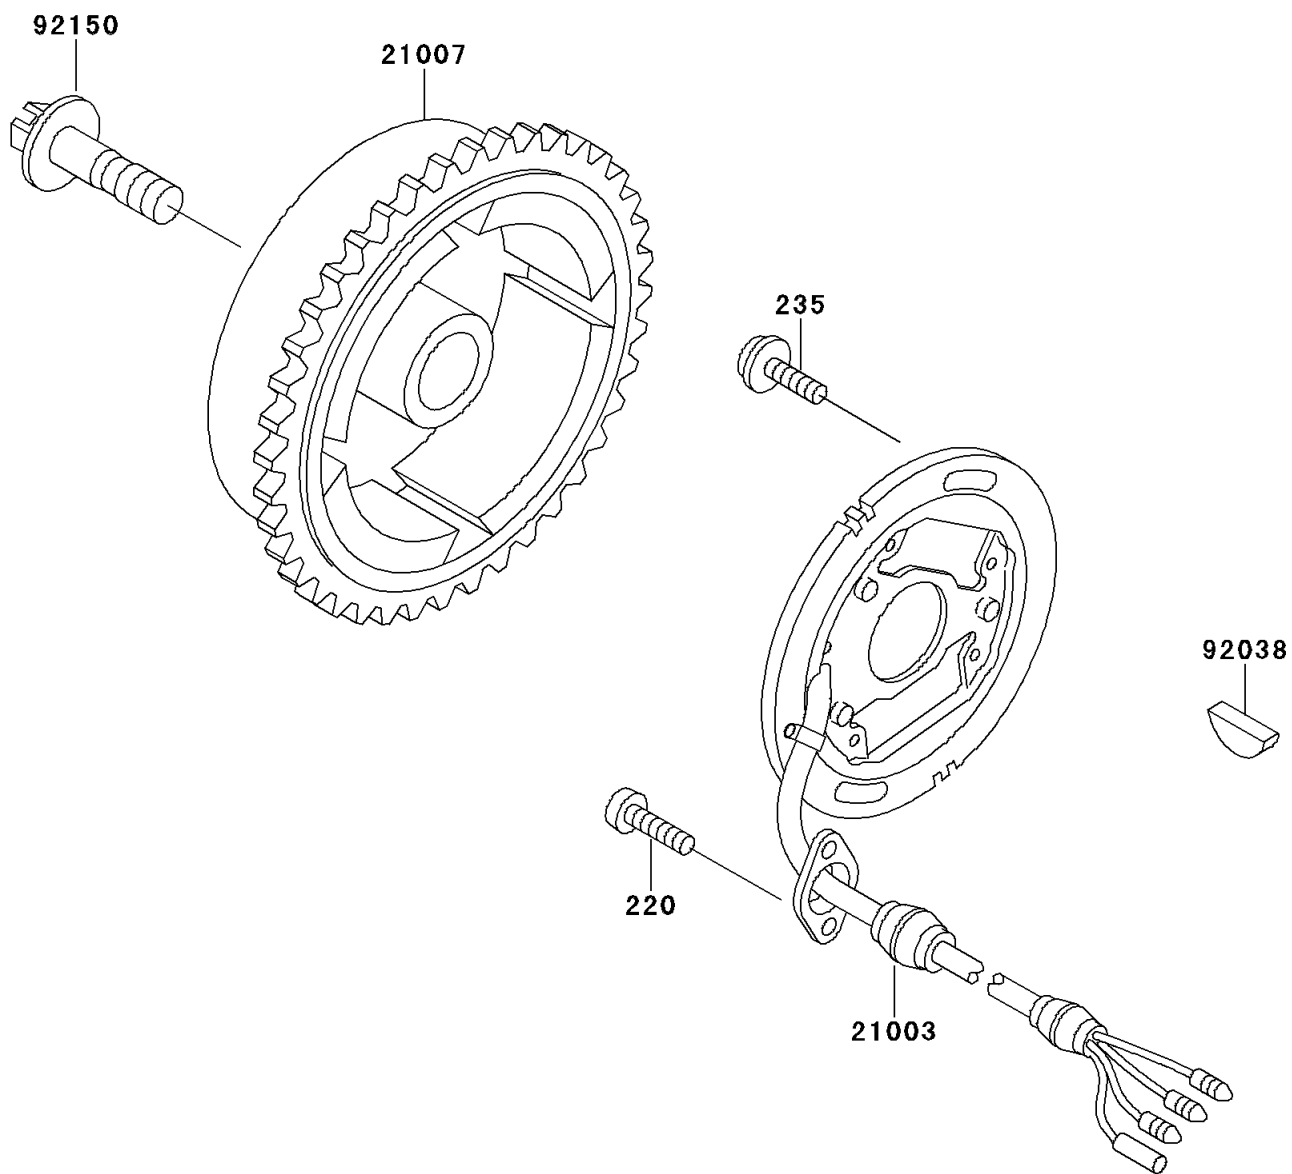

1995 JET SKI® X-2 PARTS DIAGRAM

Generator

E1810

1995 JET SKI® X-2 PARTS LIST

Generator

ITEM NAME	PART NUMBER	QUANTITY
SCREW-PAN-CROS (Ref # 220)	220B0512	1
SCREW-PAN-WP-CROS (Ref # 235)	235B0616	1
STATOR (Ref # 21003)	21003-3716	1
ROTOR,MAGNETO (Ref # 21007)	21007-3709	1
KEY,WOODRUFF (Ref # 92038)	92038-001	1
BOLT (Ref # 92150)	92150-3806	1