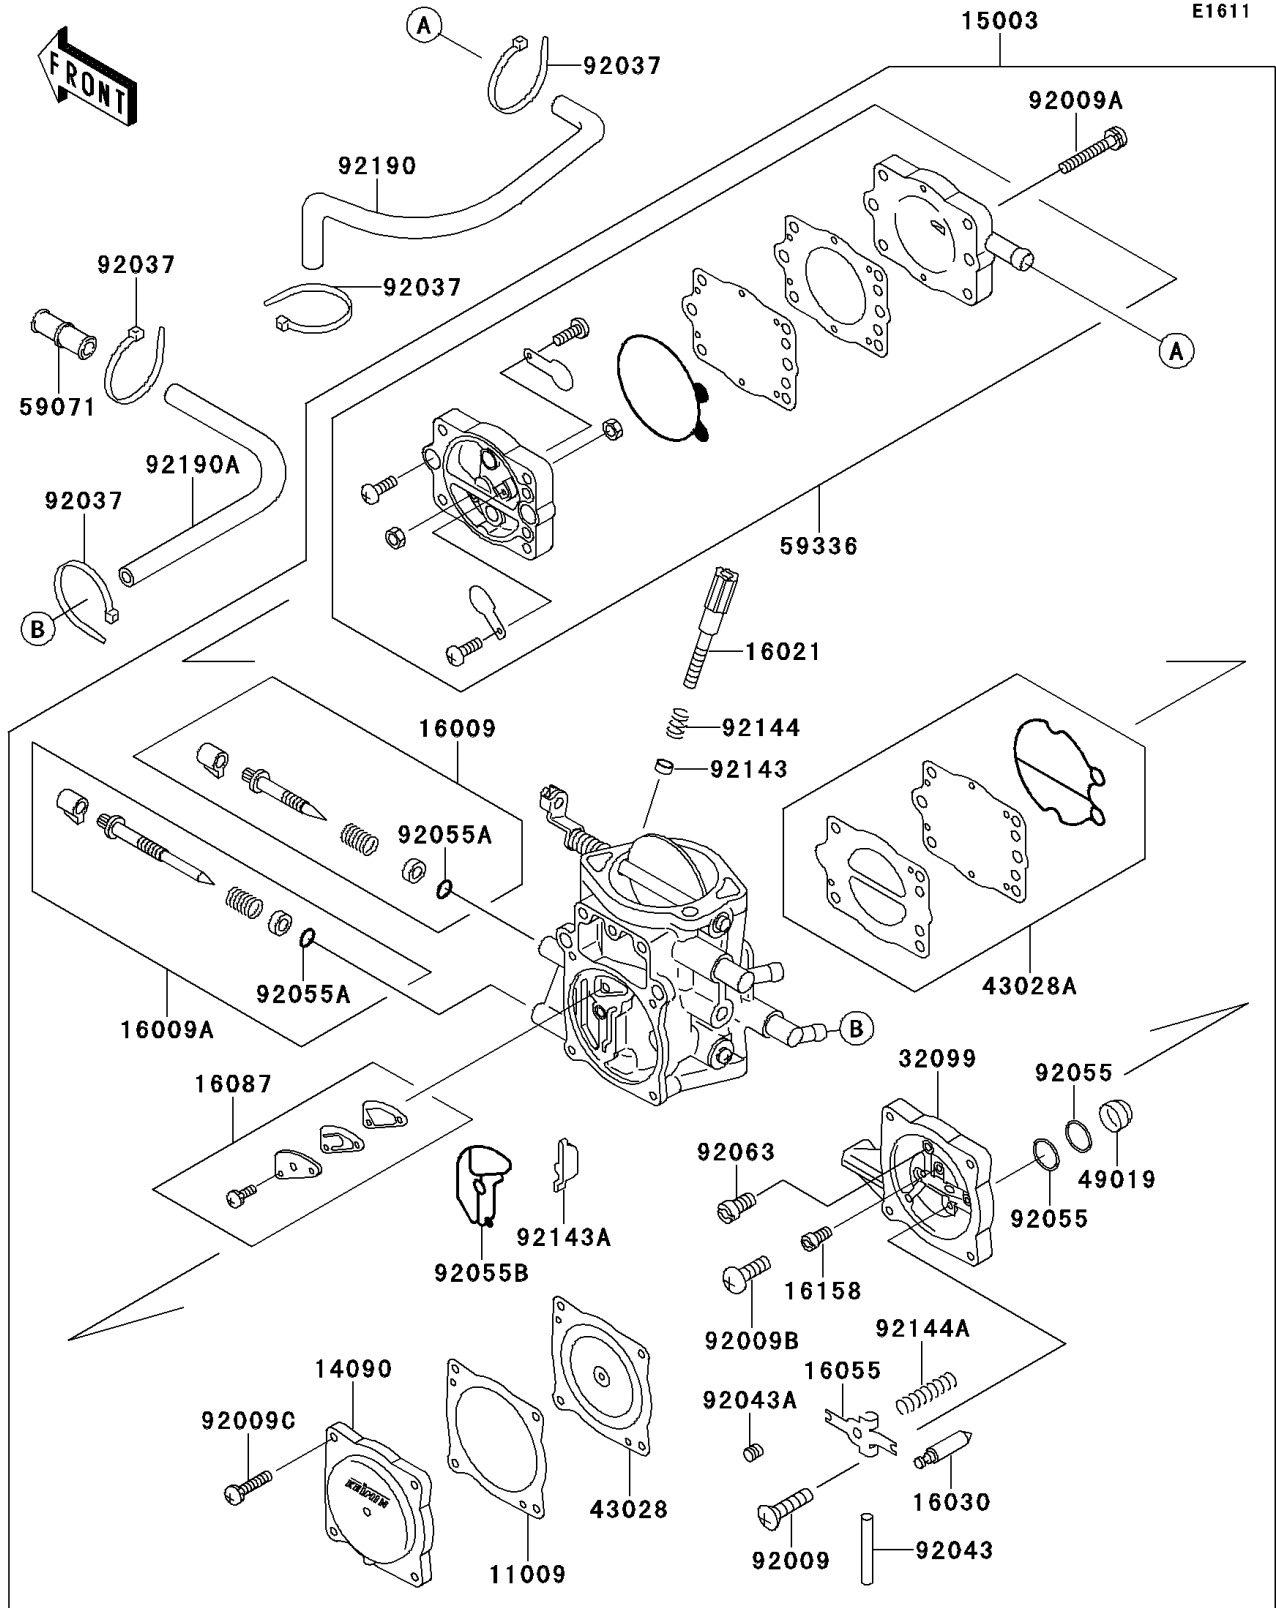

1995 JET SKI® X-2 PARTS DIAGRAM

Carburetor

1995 JET SKI® X-2 PARTS LIST

Carburetor

ITEM NAME	PART NUMBER	QUANTITY
GASKET,DIAPHRAGM (Ref # 11009)	11009-3730	1
COVER,DIAPHRAGM (Ref # 14090)	14090-3702	1
CARBURETOR-ASSY (Ref # 15003)	15003-3709	1
NEEDLE-JET,MAIN (Ref # 16009)	16009-3711	1
NEEDLE-JET,SLOW (Ref # 16009A)	16009-3715	1
SCREW-THROTTLE STOP (Ref # 16021)	16021-3702	1
VALVE-FLOAT (Ref # 16030)	16030-3701	1
ARM-FLOAT (Ref # 16055)	16055-3701	1
VALVE-CHECK (Ref # 16087)	16087-3703	1
JET-SLOW,#82 (Ref # 16158)	16158-3714	1
CASE,CARBURETOR (Ref # 32099)	32099-3781	1
DIAPHRAGM,CARBURETOR (Ref # 43028)	43028-3704	1
DIAPHRAGM,PUMP (Ref # 43028A)	43028-3706	1
FILTER-FUEL,STRAINER (Ref # 49019)	49019-3707	1
JOINT,MANIFOLD (Ref # 59071)	59071-3725	1
CASE-PUMP (Ref # 59336)	59336-3710	1
SCREW,3X6 (Ref # 92009)	92009-3712	1
SCREW,5X28 (Ref # 92009A)	92009-3783	1
SCREW (Ref # 92009B)	92009-3804	1
SCREW,4X18 (Ref # 92009C)	92009-3808	1
CLAMP (Ref # 92037)	92037-1173	1
PIN,FLOAT (Ref # 92043)	92043-1209	1
PIN,THROTTLE STOP SCREW (Ref # 92043A)	92043-3712	1
RING-O (Ref # 92055)	92055-1246	1
RING-O,ADJUST SCREW (Ref # 92055A)	92055-3713	1
RING-O (Ref # 92055B)	92055-3735	1
JET-MAIN,#150 (Ref # 92063)	92063-3708	1
COLLAR,THROTTLE STOP SCREW (Ref # 92143)	92143-3709	1
COLLAR (Ref # 92143A)	92143-3727	1

1995 JET SKI® X-2 PARTS LIST

Carburetor

ITEM NAME	PART NUMBER	QUANTITY
SPRING,THROTTLE STOP SCREW (Ref # 92144)	92144-3706	1
SPRING,FLOAT ARM (Ref # 92144A)	92144-3744	1
TUBE,PULSE (Ref # 92190)	92190-3730	1
TUBE,7X12X270 (Ref # 92190A)	92190-3872	1