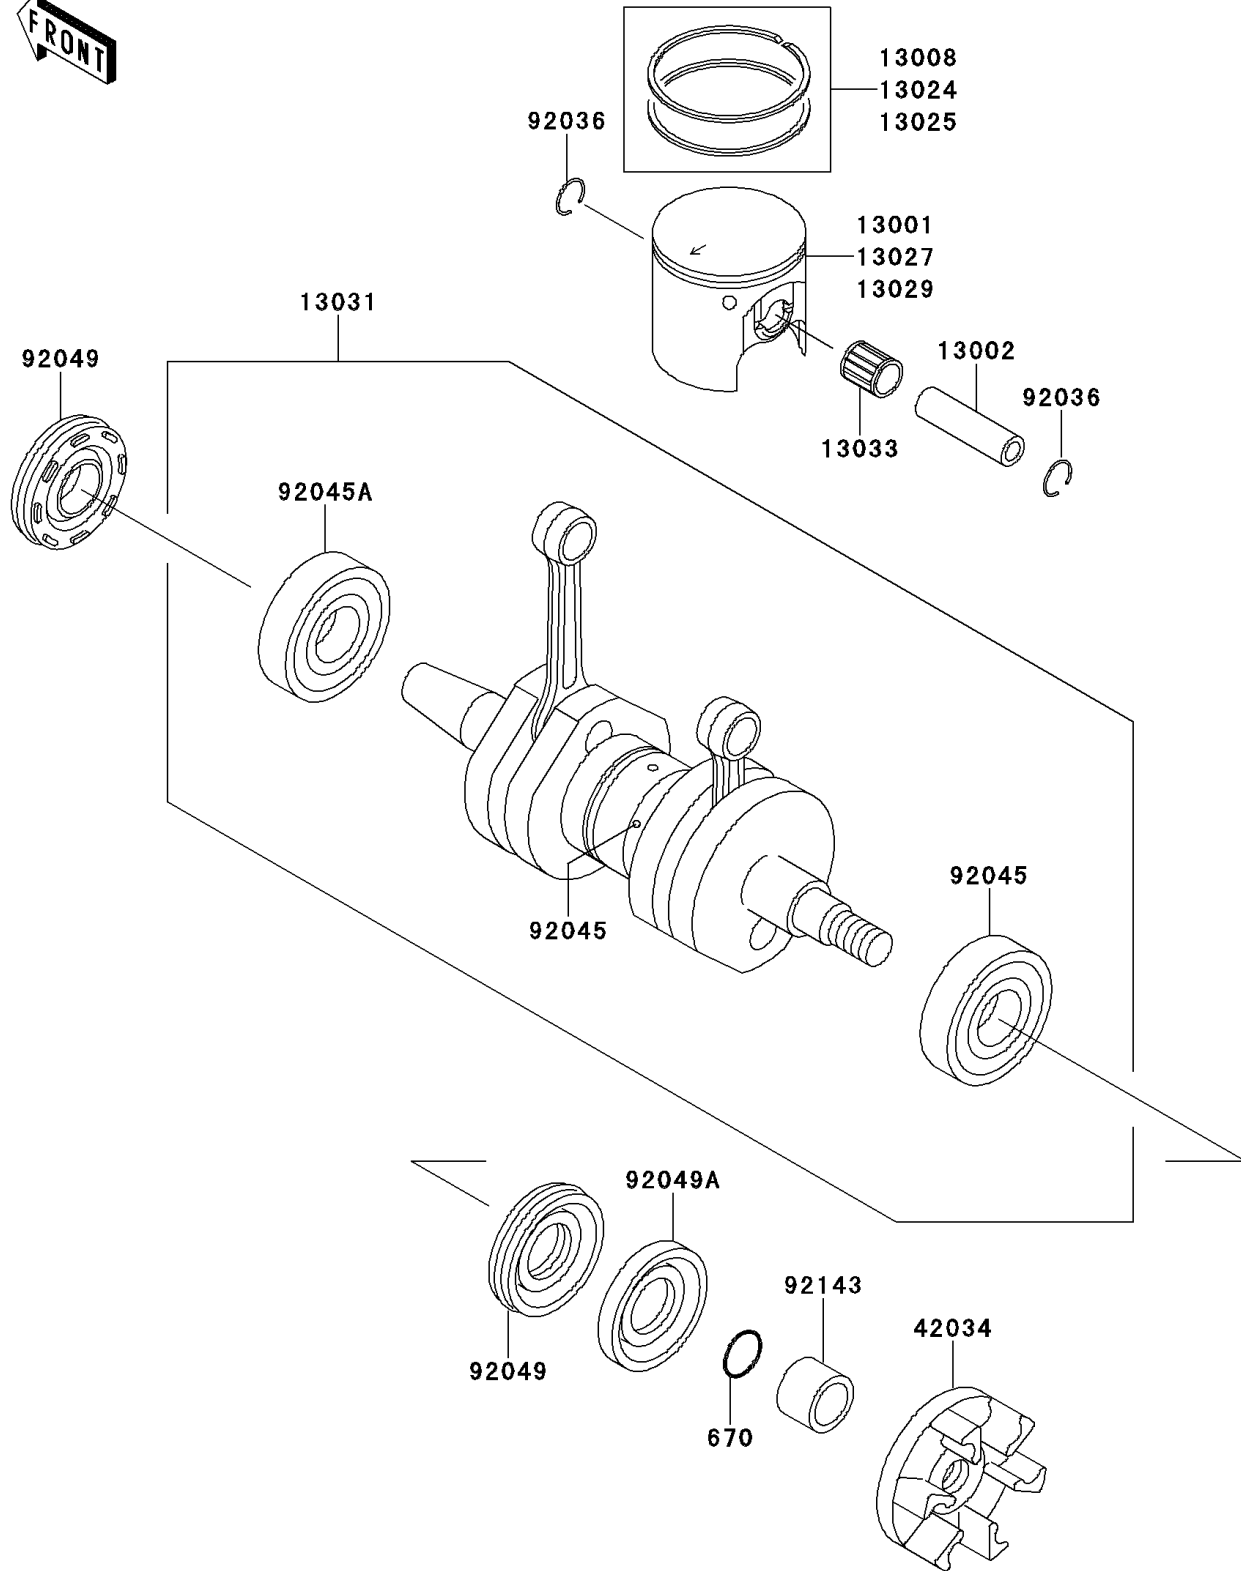

1995 JET SKI® X-2 PARTS DIAGRAM

Crankshaft/Piston(s)

E1320

1995 JET SKI® X-2 PARTS LIST

Crankshaft/Piston(s)

ITEM NAME	PART NUMBER	QUANTITY
O RING,16MM (Ref # 670)	670B2016	1
PISTON-ENGINE (Ref # 13001)	13001-3714	1
PIN-PISTON (Ref # 13002)	13002-017	1
RING-SET-PISTON,STD (Ref # 13008)	13008-3701	1
RING-SET-PISTON LL,O/S,1.00 (Ref # 13024)	13024-3701	1
RING-SET-PISTON L,O/S,0.50 (Ref # 13025)	13025-3701	1
PISTON-ENGINE LL,O/S 1.00 (Ref # 13027)	13027-3709	1
PISTON-ENGINE L,O/S 0.50 (Ref # 13029)	13029-3709	1
CRANKSHAFT-COMP (Ref # 13031)	13031-3723	1
BEARING-NEEDLE,KBK18X22X23.8X (Ref # 13033)	13033-1010	1
COUPLING (Ref # 42034)	42034-3707	1
RING-SNAP,PISTON PIN (Ref # 92036)	92036-015	1
BEARING-BALL,6303C4 (Ref # 92045)	92045-3709	1
BEARING-BALL (Ref # 92045A)	92045-3714	1
SEAL-OIL,FWJ15307210 (Ref # 92049)	92049-3705	1
SEAL-OIL,S30726 (Ref # 92049A)	92049-3706	1
COLLAR (Ref # 92143)	92143-3735	1