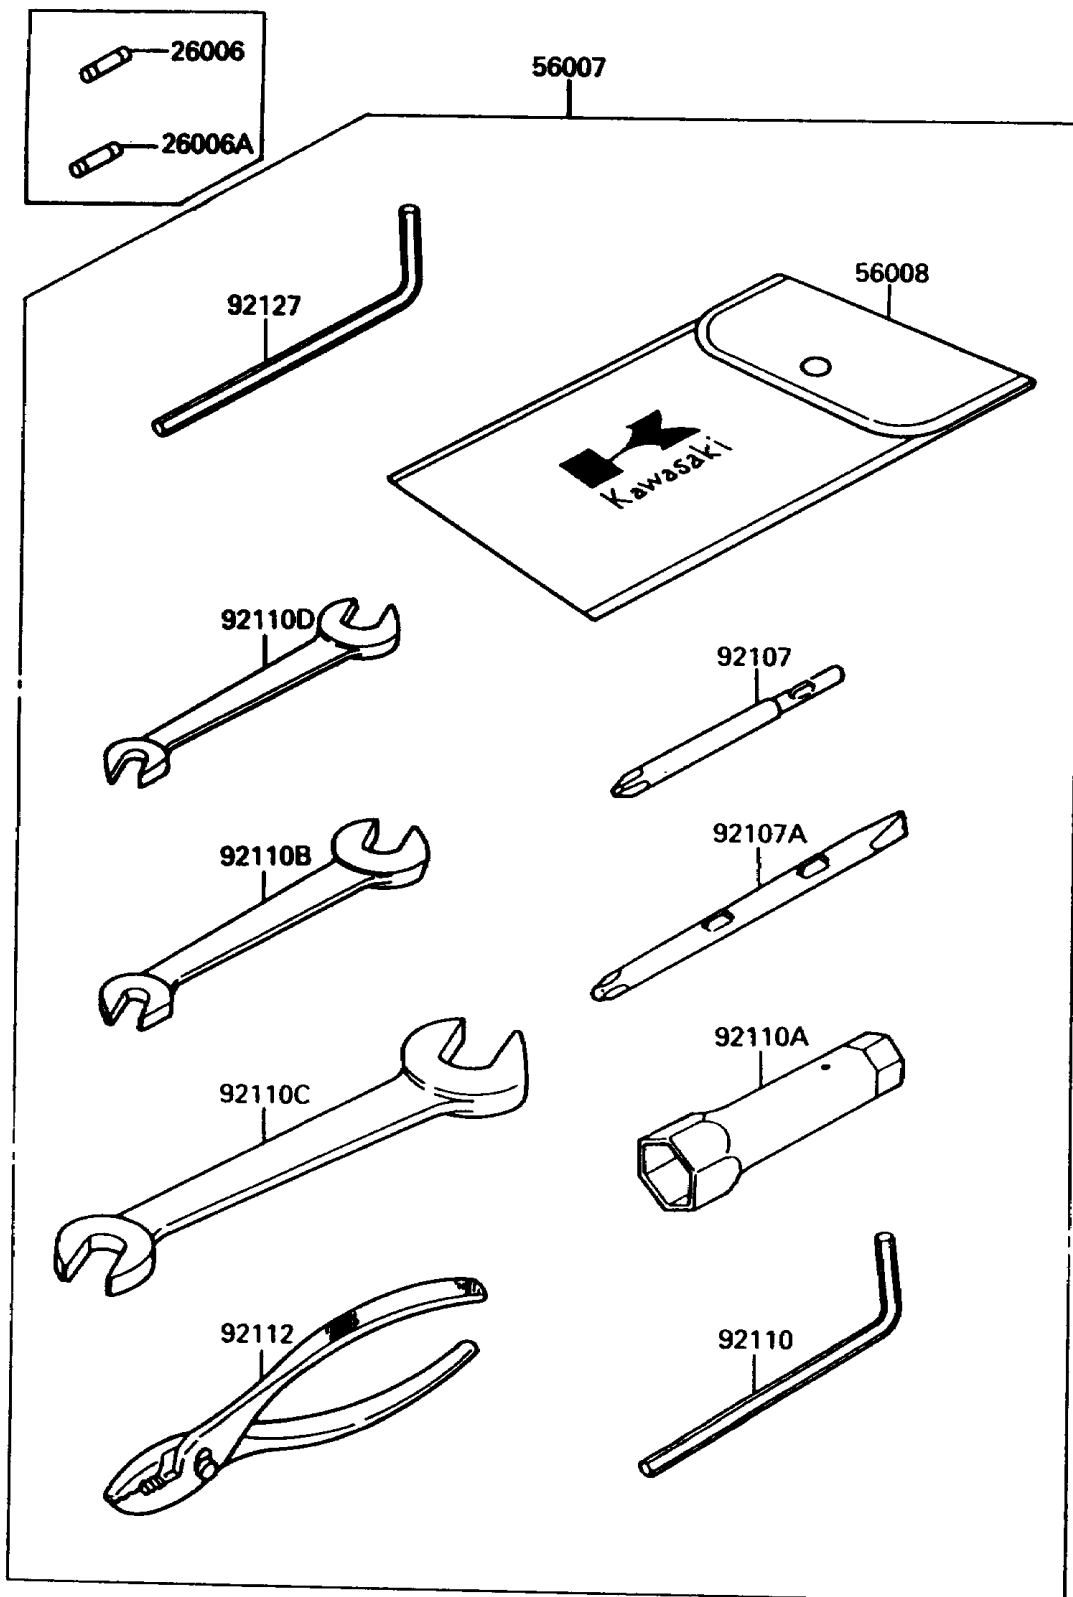

1991 JET MATE™ PARTS DIAGRAM

Tool

(F3182

1991 JET MATE™ PARTS LIST

Tool

ITEM NAME	PART NUMBER	QUANTITY
FUSE,20A,L=31.8 (Ref # 26006)	26006-3701	1
FUSE,5A,L=31.8 (Ref # 26006A)	26006-3702	1
TOOLKIT (Ref # 56007)	56007-3708	1
BAG,TOOL (Ref # 56008)	56008-1007	1
TOOL-DRIVER,#3PHILLIPS (Ref # 92107)	92107-005	1
TOOL-DRIVER,#2PHILLIPS&SLOT (Ref # 92107A)	92107-1051	1
TOOL-WRENCH,ALLEN,5MM (Ref # 92110)	92110-1015	1
TOOL-WRENCH,BOX,21MM (Ref # 92110A)	92110-1113	1
TOOL-WRENCH,OPEN END,10X12 (Ref # 92110B)	92110-1152	1
TOOL-WRENCH,OPEN END,14X17 (Ref # 92110C)	92110-1153	1
TOOL-WRENCH,OPEN END,8X10 (Ref # 92110D)	92126-001	1
TOOL-PLIERS (Ref # 92112)	92112-003	1
TOOL-WRENCH,ALLEN,8MM (Ref # 92127)	92127-002	1