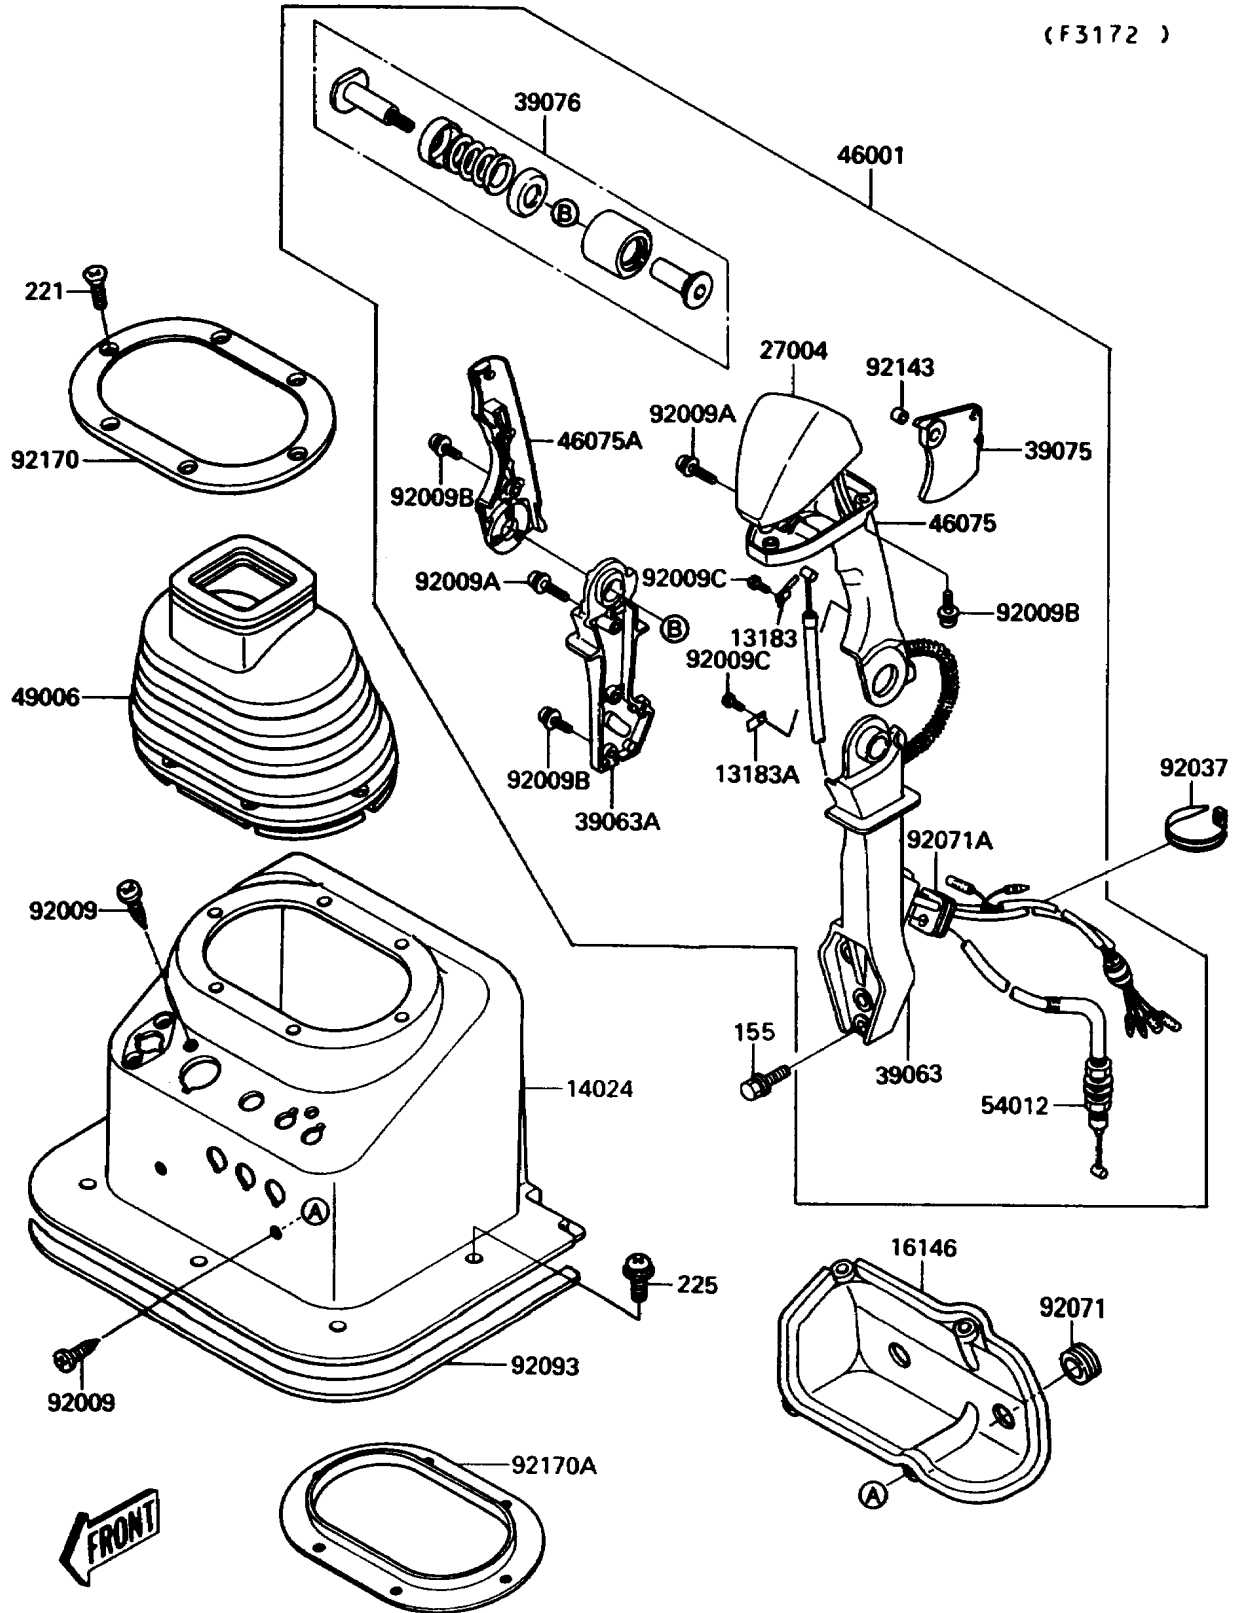

1991 JET MATE™ PARTS DIAGRAM

Handlebar

1991 JET MATE™ PARTS LIST

Handlebar

ITEM NAME	PART NUMBER	QUANTITY
PLATE,SWITCH HARNESS (Ref # 13183)	13183-3763	1
PLATE,THROTTLE CABLE (Ref # 13183A)	13183-3764	1
COVER,HANDLE,P.WHITE (Ref # 14024)	14024-3752-F1	1
COVER-ASSY,FUSE (Ref # 16146)	16146-3705	1
SWITCH-ASSY,START&STOP (Ref # 27004)	27004-3712	1
HOUSING-CONTROL,LH (Ref # 39063)	39063-3710	1
HOUSING-CONTROL,RH (Ref # 39063A)	39063-3711	1
LEVER-THROTTLE (Ref # 39075)	39075-3707	1
LIMITER (Ref # 39076)	39076-3702	1
HANDLE-ASSY (Ref # 46001)	46001-3702	1
GRIP,LH (Ref # 46075)	46075-3716	1
GRIP,RH (Ref # 46075A)	46075-3717	1
BOOT,HANDLE (Ref # 49006)	49006-3712	1
CABLE-THROTTLE (Ref # 54012)	54012-3724	1
SCREW,TAPPING,5X20 (Ref # 92009)	92009-3756	1
SCREW,5X30 (Ref # 92009A)	92009-3774	1
SCREW,5X20 (Ref # 92009B)	92009-3775	1
SCREW,3X6 (Ref # 92009C)	92009-3776	1
CLAMP (Ref # 92037)	92037-1173	1
GROMMET (Ref # 92071)	92071-1027	1
GROMMET (Ref # 92071A)	92071-3775	1
SEAL (Ref # 92093)	92093-3724	1
COLLAR (Ref # 92143)	92143-3719	1
CLAMP,HANDLE BOOT,UPP (Ref # 92170)	92170-3702	1
CLAMP,HANDLE BOOT,LWR (Ref # 92170A)	92170-3703	1
BOLT-WSP-SMALL,8X35 (Ref # 155)	155R0835	1
SCREW-CSK-CROS,4X16 (Ref # 221)	221R0416	1
SCREW-PAN-WSP-CROS,6X20 (Ref # 225)	225R0620	1