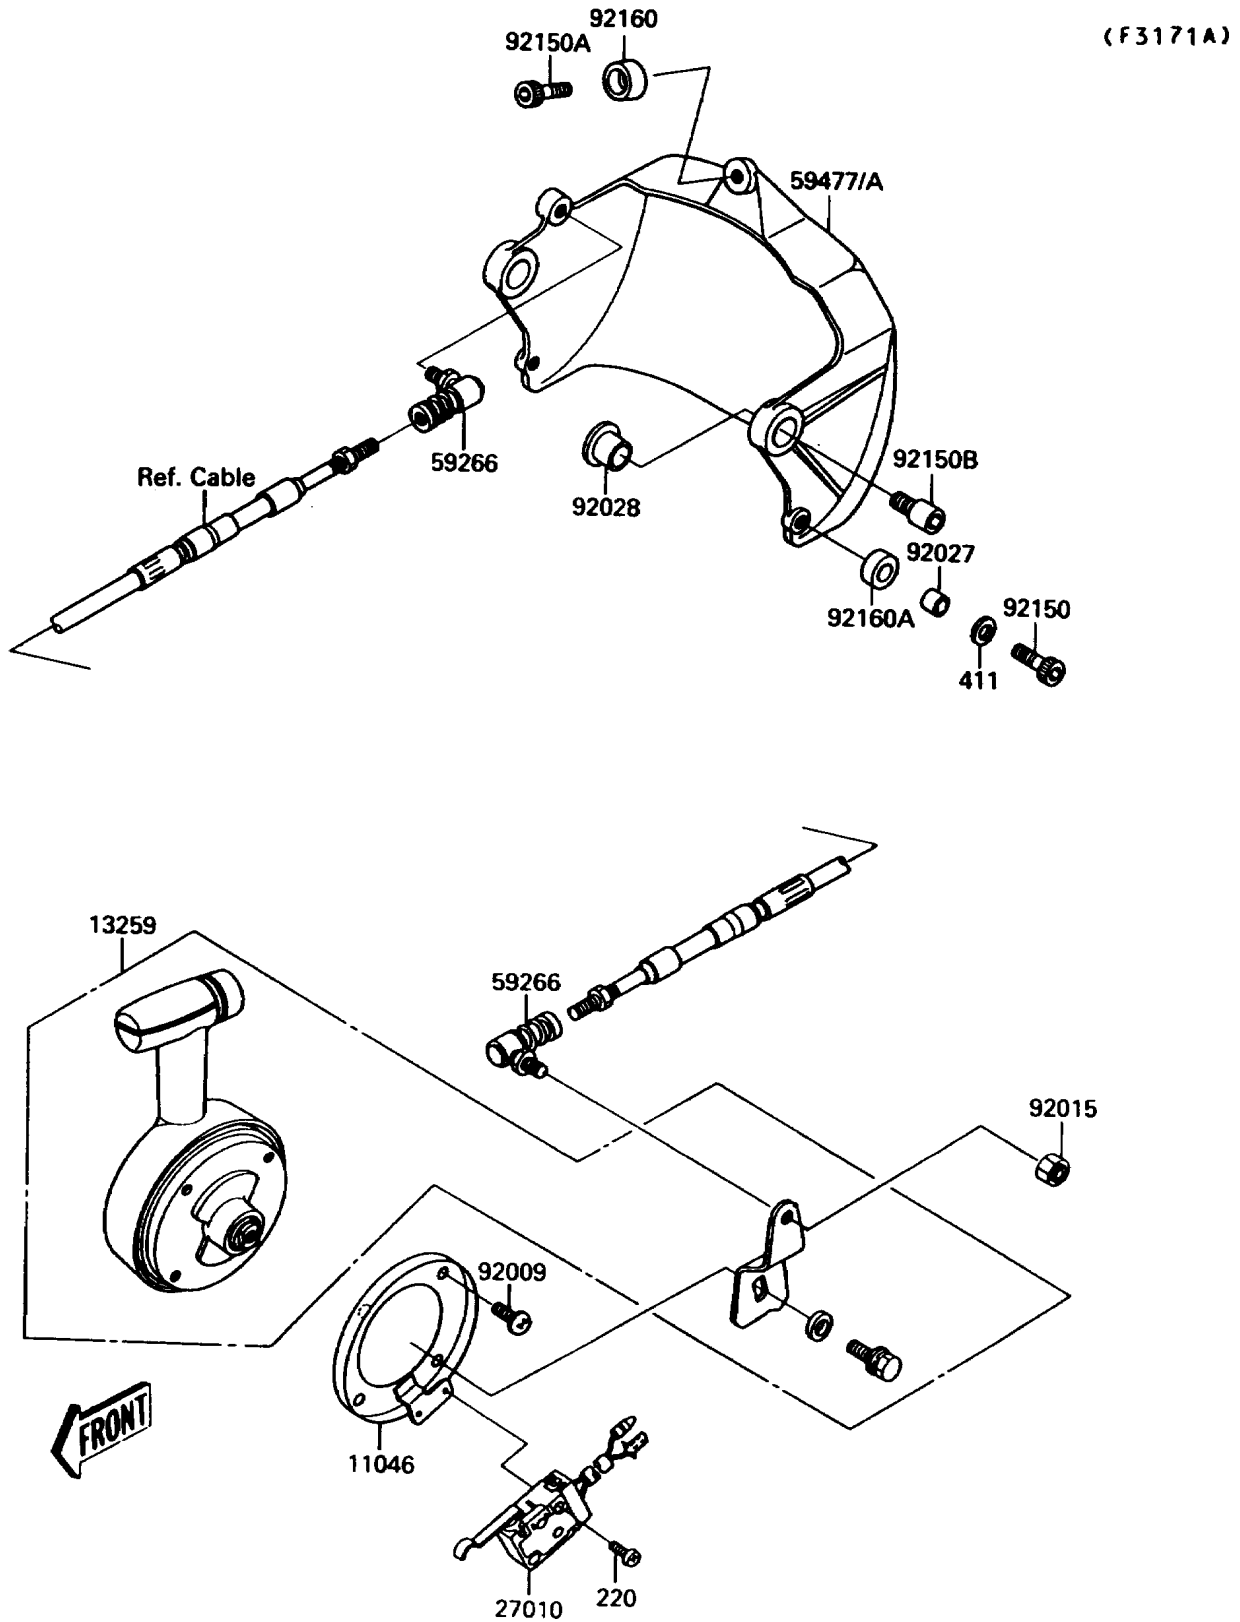

## 1991 JET MATE™ PARTS DIAGRAM

Handle Pole(Reverse)

## 1991 JET MATE™ PARTS LIST

Handle Pole(Reverse)

ITEM NAME	PART NUMBER	QUANTITY
BRACKET,SHIFT CONTROL LEVER (Ref # 11046)	11046-3812	1
LEVER-ASSY-SHIFT CONTROL (Ref # 13259)	13259-3701	1
SWITCH (Ref # 27010)	27010-3718	1
JOINT-BALL (Ref # 59266)	59266-3701	1
BUCKET-REVERSE (Ref # 59477)	59477-3701	1
SCREW,5X12 (Ref # 92009)	92009-3737	1
NUT,LOCK,6MM (Ref # 92015)	92015-3766	1
COLLAR,6.2X10X10 (Ref # 92027)	92027-3705	1
BUSHING (Ref # 92028)	92028-3740	1
BOLT,SOCKET,6X20 (Ref # 92150)	92150-3748	1
BOLT,SOCKET,6X10 (Ref # 92150A)	92150-3759	1
BOLT (Ref # 92150B)	92150-3790	1
DAMPER (Ref # 92160)	92160-3738	1
DAMPER (Ref # 92160A)	92160-3739	1
SCREW-PAN-CROS,3X14 (Ref # 220)	220R0314	1
WASHER-PLAIN,6MM (Ref # 411)	411S0600	1