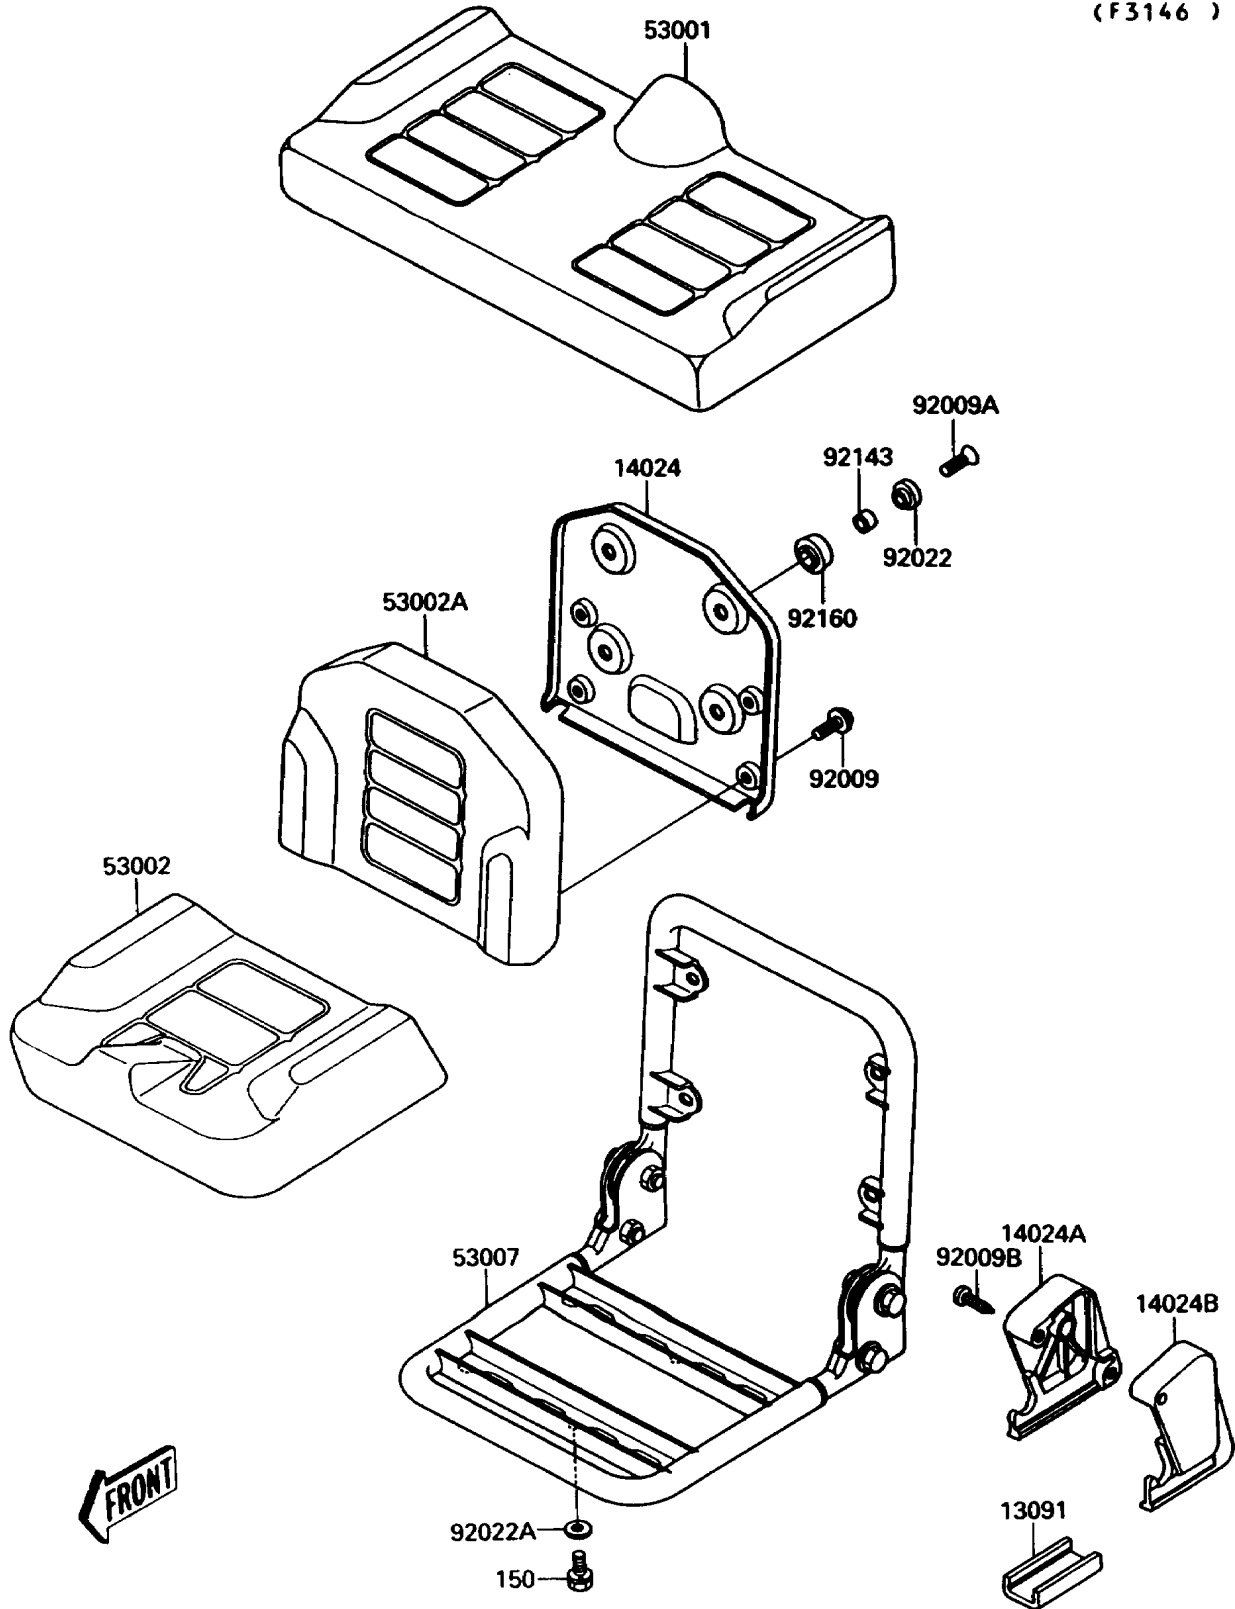

## 1991 JET MATE™ PARTS DIAGRAM

Seat

( F3146 )

## 1991 JET MATE™ PARTS LIST

Seat

ITEM NAME	PART NUMBER	QUANTITY
HOLDER,SEAT HINGE COVER (Ref # 13091)	13091-3749	1
COVER,FRONT SEAT,P.WHITE (Ref # 14024)	14024-3749-6F	1
COVER,SEAT HINGE (Ref # 14024A)	14024-3763	1
COVER,SEAT HINGE (Ref # 14024B)	14024-3764	1
SEAT-ASSY,RR,RED (Ref # 53001)	53001-3712-MX	1
SEAT,FR,LWR,RED (Ref # 53002)	53002-3706-MX	1
SEAT,FR,UPP,RED (Ref # 53002A)	53002-3707-MX	1
FRAME-SEAT (Ref # 53007)	53007-3701	1
SCREW,6X14 (Ref # 92009)	92009-1493	1
SCREW,6X16.9 (Ref # 92009A)	92009-3709	1
SCREW,TAPPING,4X14 (Ref # 92009B)	92009-3762	1
WASHER (Ref # 92022)	92022-3732	1
WASHER (Ref # 92022A)	92022-567	1
COLLAR,7.1X10.5X6 (Ref # 92143)	92027-3702	1
DAMPER (Ref # 92160)	92160-3747	1
BOLT-WS,6X16 (Ref # 150)	150R0616	1