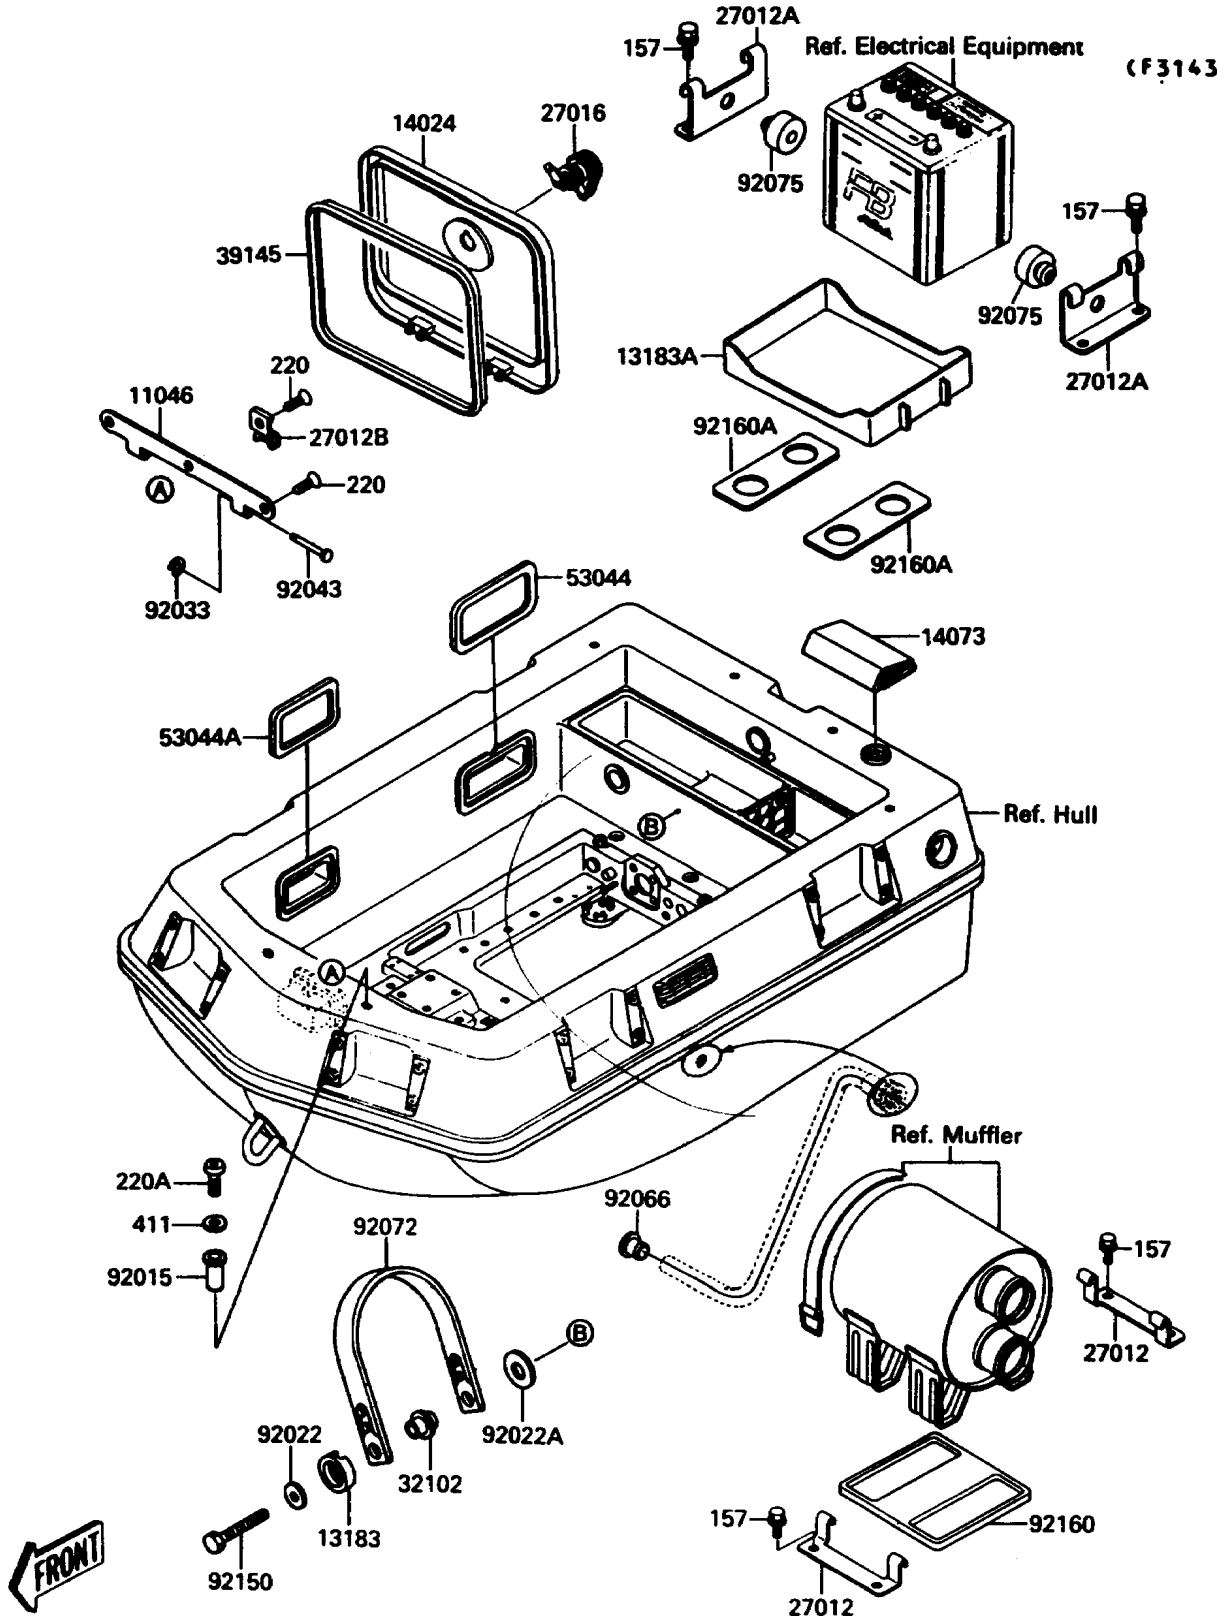

1991 JET MATE™ PARTS DIAGRAM

Hull Fitting

1991 JET MATE™ PARTS LIST

Hull Fitting

ITEM NAME	PART NUMBER	QUANTITY
BRACKET,STRAGE (Ref # 11046)	11046-3768	1
PLATE (Ref # 13183)	13169-3714	1
PLATE,BATTERY (Ref # 13183A)	13183-3751	1
COVER,FRONT STORAGE,P.WHITE (Ref # 14024)	14024-3742-6F	1
DUCT,BLOWER (Ref # 14073)	14073-3719	1
HOOK,WATER MUFFLER (Ref # 27012)	27012-3728	1
HOOK,BATTERY (Ref # 27012A)	27012-3736	1
HOOK,STRAGE LOCK (Ref # 27012B)	27012-3747	1
LOCK-ASSY,STRAGE (Ref # 27016)	27016-3711	1
PIPE (Ref # 32102)	32102-3704	1
TRIM-SEAL (Ref # 39145)	39145-3724	1
TRIM,REAR SIDE (Ref # 53044)	53044-3705	1
TRIM,FRONT SIDE (Ref # 53044A)	53044-3706	1
NUT,6MM (Ref # 92015)	92015-3792	1
WASHER (Ref # 92022)	92022-3710	1
WASHER,15X34X2.0 (Ref # 92022A)	92022-3738	1
RING-SNAP,2MM (Ref # 92033)	92033-3711	1
PIN,3X31 (Ref # 92043)	92043-3724	1
PLUG,PROTECTOR (Ref # 92066)	92066-3722	1
BAND,SEAT (Ref # 92072)	92072-3737	1
DAMPER (Ref # 92075)	92075-1737	1
BOLT,6X30 (Ref # 92150)	92150-3766	1
DAMPER,WATER MUFFLER (Ref # 92160)	92160-3705	1
DAMPER (Ref # 92160A)	92160-3722	1
BOLT-WSP,6X16 (Ref # 157)	157R0616	1
SCREW-PAN-CROS,6X14 (Ref # 220)	220R0614	1
SCREW-PAN-CROS,6X16 (Ref # 220A)	220R0616	1
WASHER-PLAIN,6MM (Ref # 411)	411S0600	1