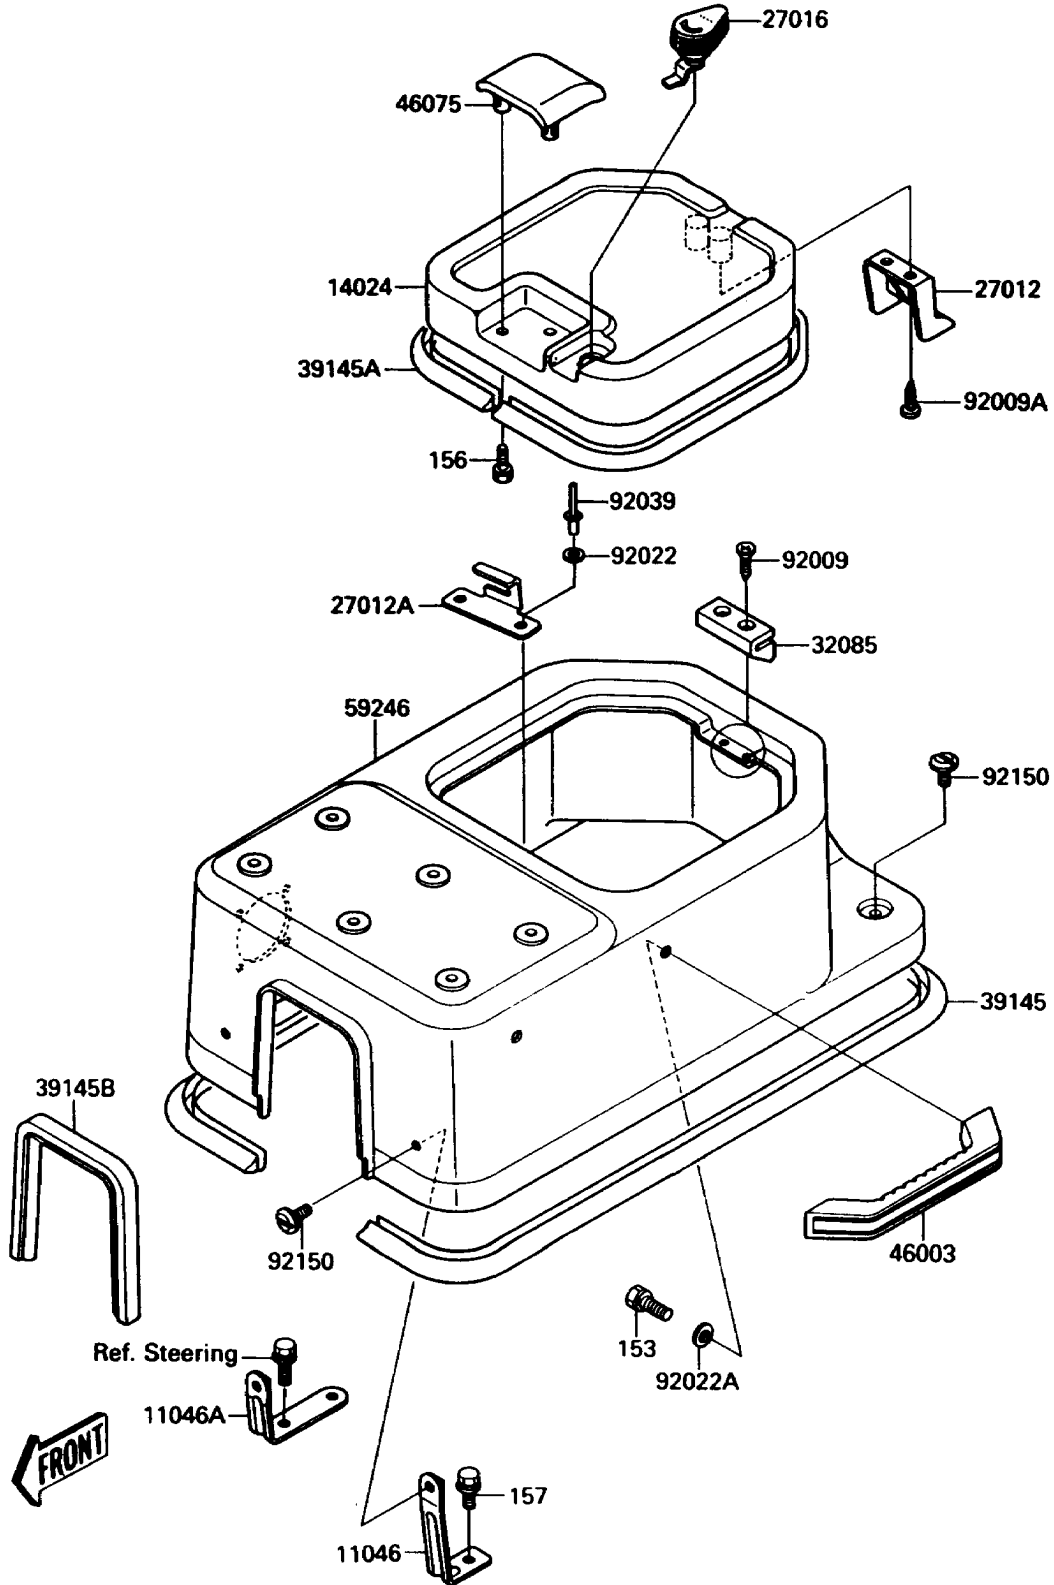

## 1991 JET MATE™ PARTS DIAGRAM

Engine Hood

( F3142 )

## 1991 JET MATE™ PARTS LIST

### Engine Hood

ITEM NAME	PART NUMBER	QUANTITY
BRACKET,ENGINE HOOD,LH (Ref # 11046)	11046-3766	1
BRACKET,ENGINE HOOD,RH (Ref # 11046A)	11046-3767	1
COVER,ENGINE HOOD,P.WHITE (Ref # 14024)	14024-3766-F1	1
HOOK,ENGINE HOOD COVER (Ref # 27012)	27012-3745	1
HOOK,LOCK (Ref # 27012A)	27012-3748	1
LOCK-ASSY (Ref # 27016)	27016-3712	1
STOPPER,ENGINE HOOD (Ref # 32085)	32085-3715	1
TRIM-SEAL (Ref # 39145)	39145-3711	1
TRIM-SEAL (Ref # 39145A)	39145-3712	1
TRIM-SEAL (Ref # 39145B)	39145-3717	1
GRIP (Ref # 46003)	46003-2054	1
GRIP,ENGINE HOOD COVER,P.WHITE (Ref # 46075)	46075-3718-F1	1
HOOD-ENGINE,P.WHITE (Ref # 59246)	59246-3715-BP	1
SCREW,TAPPING,4X14 (Ref # 92009)	92009-3755	1
SCREW,TAPPING,5X20 (Ref # 92009A)	92009-3756	1
WASHER,5X16X1.5 (Ref # 92022)	92022-3041	1
WASHER,8.5X19X1.2 (Ref # 92022A)	92022-3730	1
RIVET,4.8MM (Ref # 92039)	92039-3719	1
BOLT,6X14 (Ref # 92150)	92150-3732	1
BOLT-WS-SMALL,8X18 (Ref # 153)	153R0818	1
BOLT-WP,5X16 (Ref # 156)	156R0516	1
BOLT-WSP,6X16 (Ref # 157)	157R0616	1