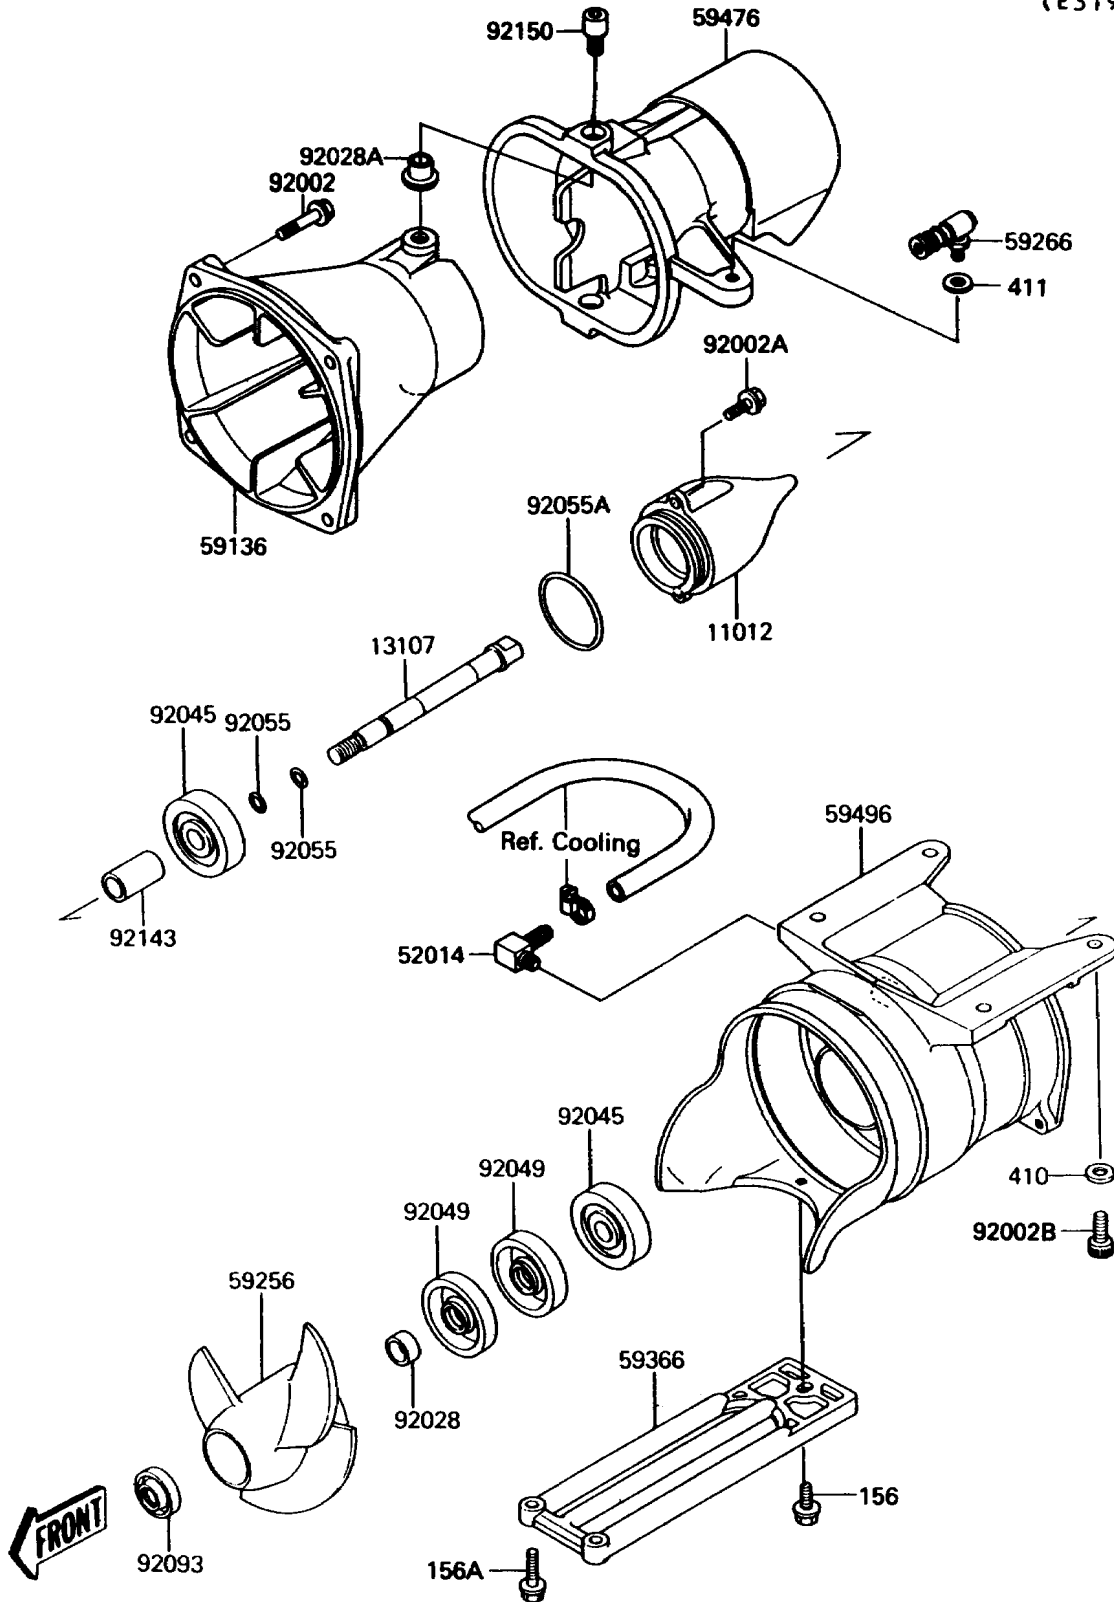

1991 JET MATE™ PARTS DIAGRAM

Jet Pump

(E3191)

1991 JET MATE™ PARTS LIST

Jet Pump

ITEM NAME	PART NUMBER	QUANTITY
CAP, JET PUMP (Ref # 11012)	11012-3712	1
SHAFT, JET PUMP (Ref # 13107)	13107-3721	1
ELBOW (Ref # 52014)	52014-3002	1
NOZZLE-PUMP (Ref # 59136)	59136-3709	1
IMPELLER (Ref # 59256)	59256-3714	1
JOINT-BALL (Ref # 59266)	59266-3701	1
GRATE (Ref # 59366)	59366-3702	1
NOZZLE-STRG (Ref # 59476)	59476-3710	1
VANE-GUIDE (Ref # 59496)	59496-3701	1
BOLT, 6X25 (Ref # 92002)	92002-3714	1
BOLT, 6X16 (Ref # 92002A)	92002-3728	1
BOLT, SOCKET, 8X20 (Ref # 92002B)	92002-3771	1
BUSHING, 17X25X15 (Ref # 92028)	92028-3717	1
BUSHING (Ref # 92028A)	92028-3740	1
BEARING-BALL, #63032RD (Ref # 92045)	92045-3706	1
SEAL-OIL, TCV-25476 (Ref # 92049)	92049-3711	1
RING-O, 13X1.9 (Ref # 92055)	92055-1021	1
RING-O (Ref # 92055A)	92055-3706	1
SEAL (Ref # 92093)	92093-3702	1
COLLAR, 17.4X25.4X53 (Ref # 92143)	92143-3708	1
BOLT (Ref # 92150)	92150-3790	1
BOLT-WP, 6X12 (Ref # 156)	156R0612	1
BOLT-WP, 6X25 (Ref # 156A)	156R0625	1
WASHER-PLAIN-SMALL, 8MM (Ref # 410)	410S0800	1
WASHER-PLAIN, 6MM (Ref # 411)	411S0600	1