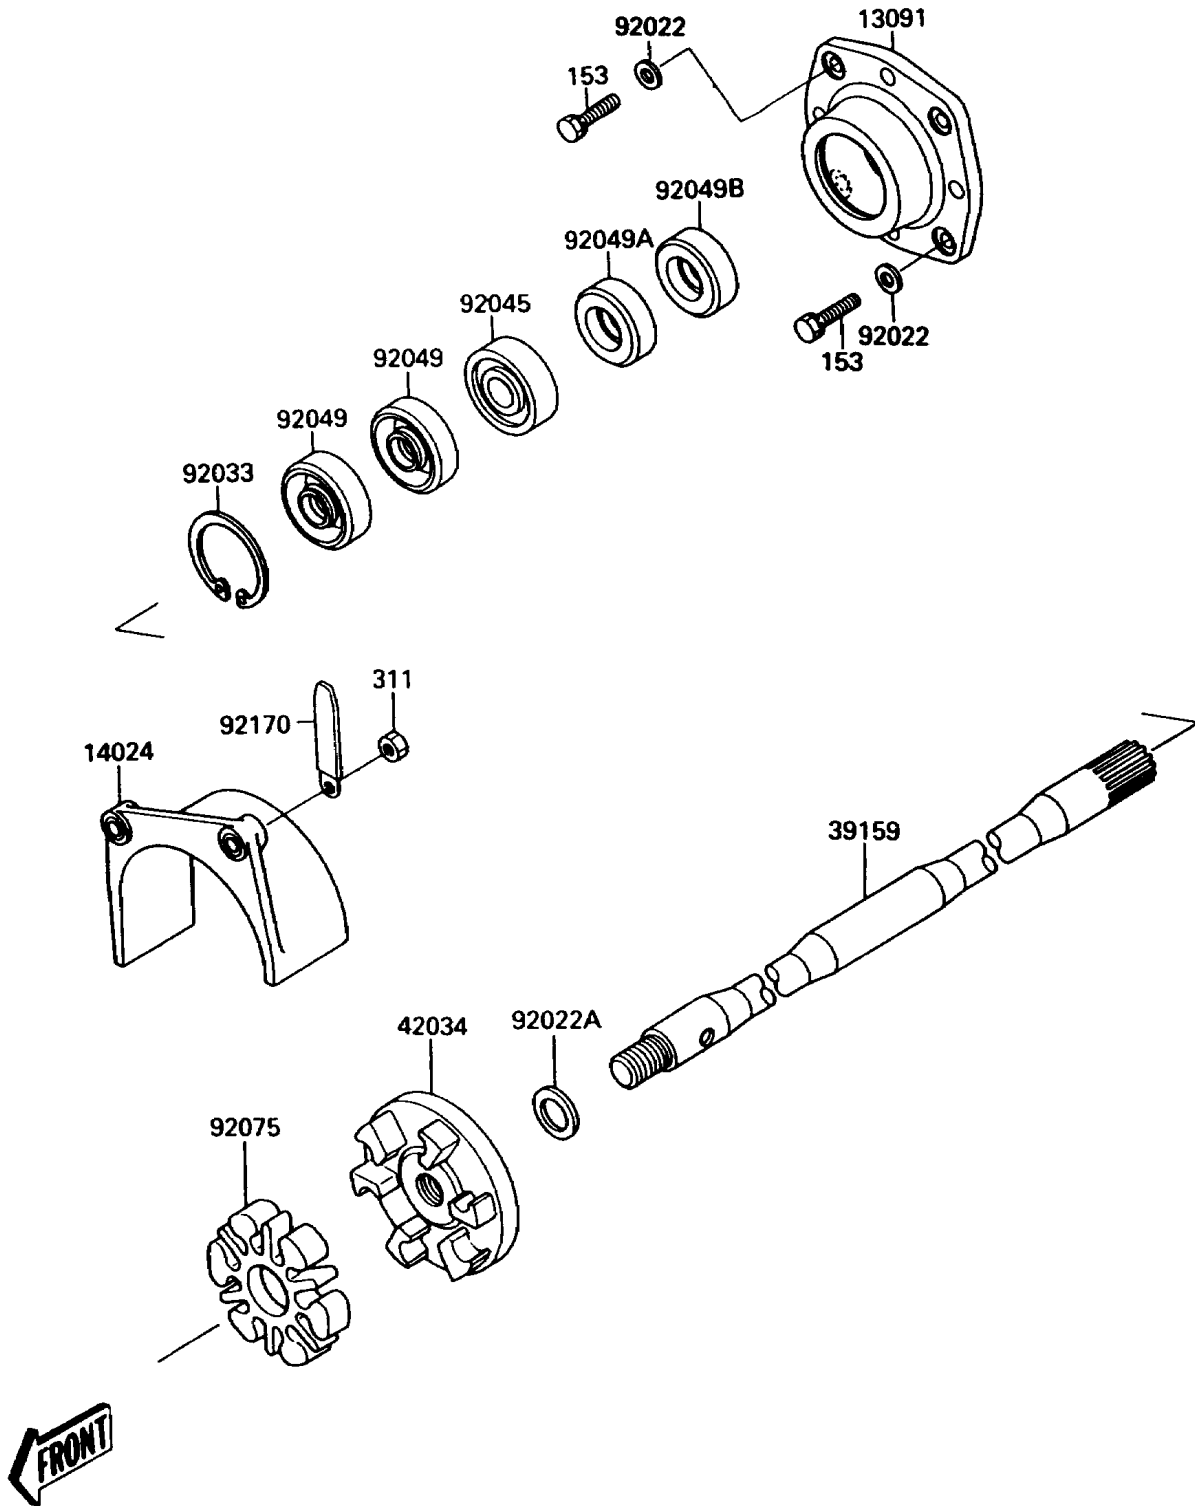

1991 JET MATE™ PARTS DIAGRAM

Drive Shaft

(E3134)

1991 JET MATE™ PARTS LIST

Drive Shaft

ITEM NAME	PART NUMBER	QUANTITY
HOLDER (Ref # 13091)	13091-3730	1
COVER,COUPLING (Ref # 14024)	14024-3728	1
SHAFT-DRIVE (Ref # 39159)	39159-3712	1
COUPLING (Ref # 42034)	42034-3705	1
WASHER,8.2X18X1.5 (Ref # 92022)	92022-1964	1
WASHER,18X26X2.0 (Ref # 92022A)	92022-3728	1
RING-SNAP,42MM (Ref # 92033)	92033-3713	1
BEARING-BALL,60042RD (Ref # 92045)	92045-3705	1
SEAL-OIL,S620426 (Ref # 92049)	92049-3707	1
SEAL-OIL,SCY20368 (Ref # 92049A)	92050-502	1
SEAL-OIL,SC20367 (Ref # 92049B)	92050-503	1
DAMPER,COUPLING (Ref # 92075)	92075-520	1
CLAMP (Ref # 92170)	92170-3705	1
BOLT-WS-SMALL (Ref # 153)	153R0825	1
NUT-HEX,6MM (Ref # 311)	311R0600	1