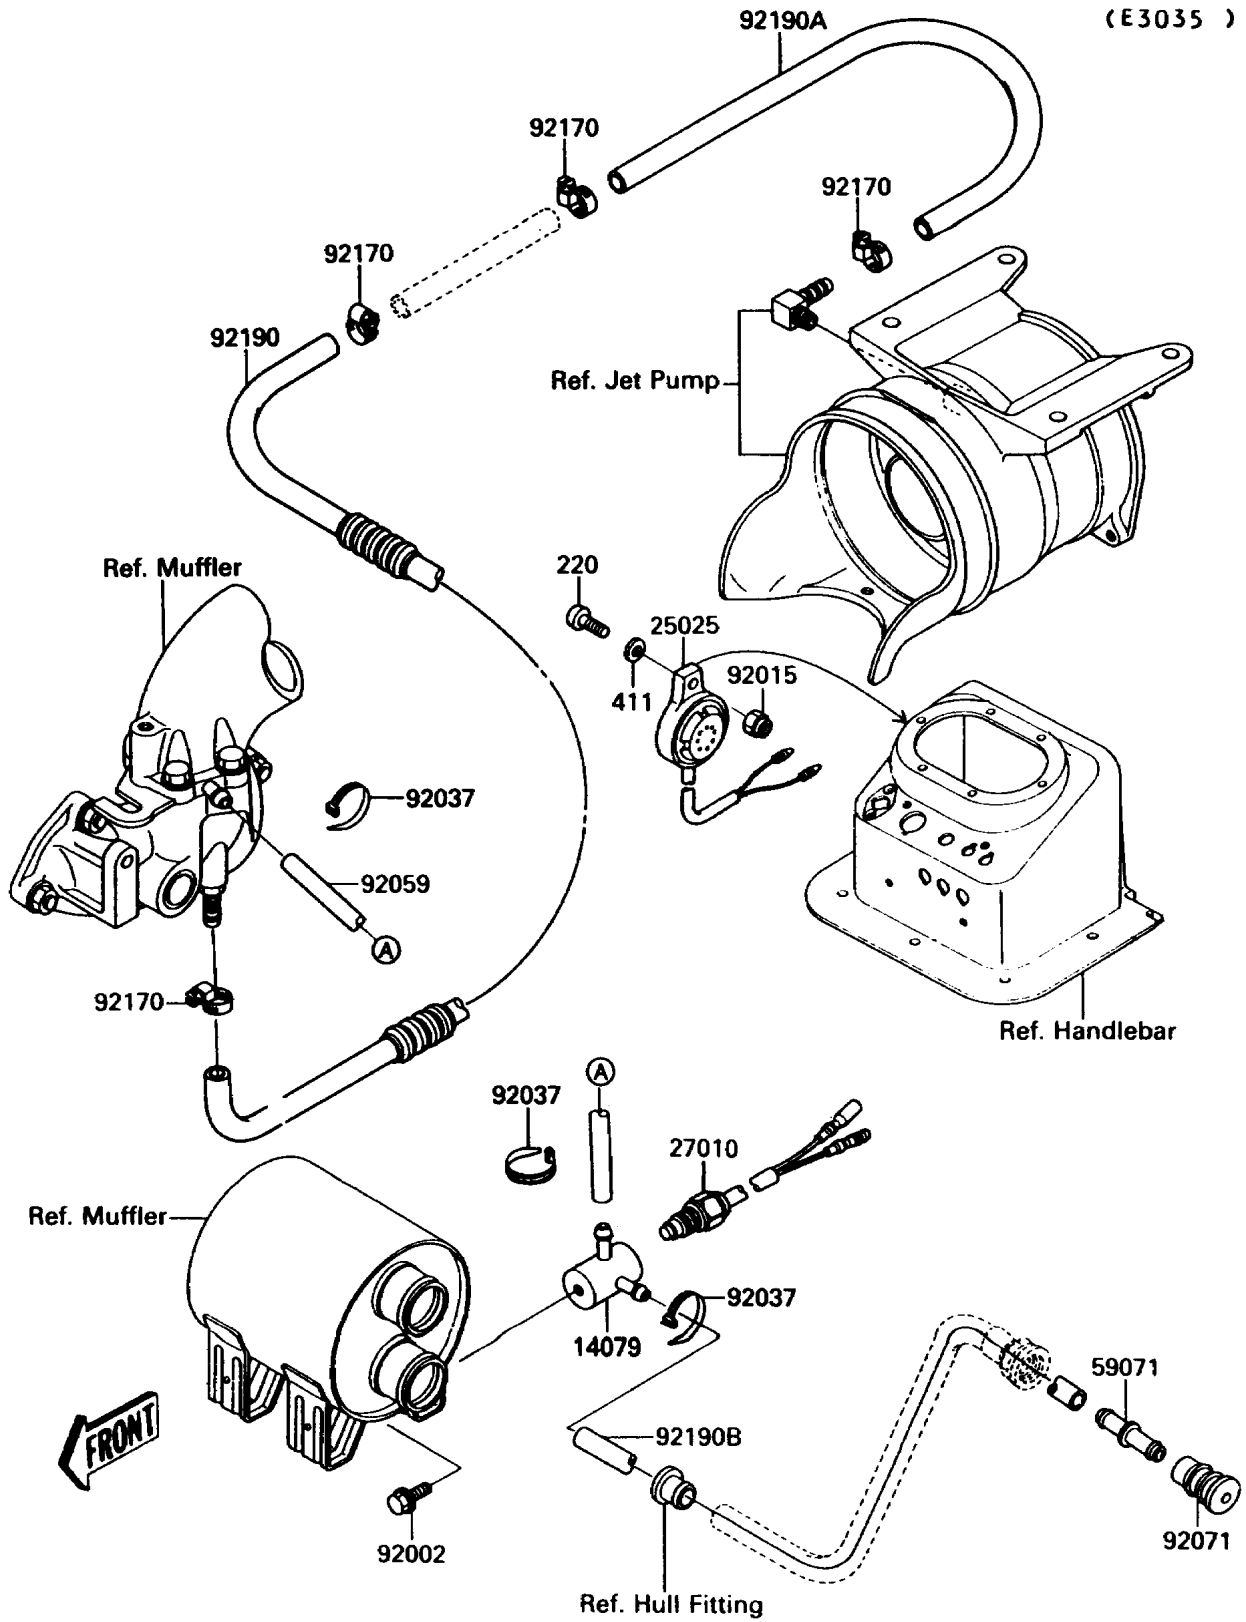

1991 JET MATE™ PARTS DIAGRAM

Cooling

1991 JET MATE™ PARTS LIST

Cooling

ITEM NAME	PART NUMBER	QUANTITY
HOLDER-ASSY (Ref # 14079)	14079-3705	1
WARNER (Ref # 25025)	25025-3702	1
SWITCH,WATER SENSOR (Ref # 27010)	27010-3719	1
JOINT (Ref # 59071)	59071-3717	1
BOLT,6X12 (Ref # 92002)	92002-3763	1
NUT (Ref # 92015)	92015-3798	1
CLAMP (Ref # 92037)	92037-1173	1
TUBE,5.8X10.8X360 (Ref # 92059)	92059-3743	1
GROMMET (Ref # 92071)	92071-3769	1
CLAMP (Ref # 92170)	92170-3720	1
TUBE (Ref # 92190)	92190-3701	1
TUBE (Ref # 92190A)	92190-3703	1
TUBE,5.8X10.8X730 (Ref # 92190B)	92190-3706	1
SCREW-PAN-CROS,5X25 (Ref # 220)	220R0525	1
WASHER-PLAIN,5MM (Ref # 411)	411S0500	1