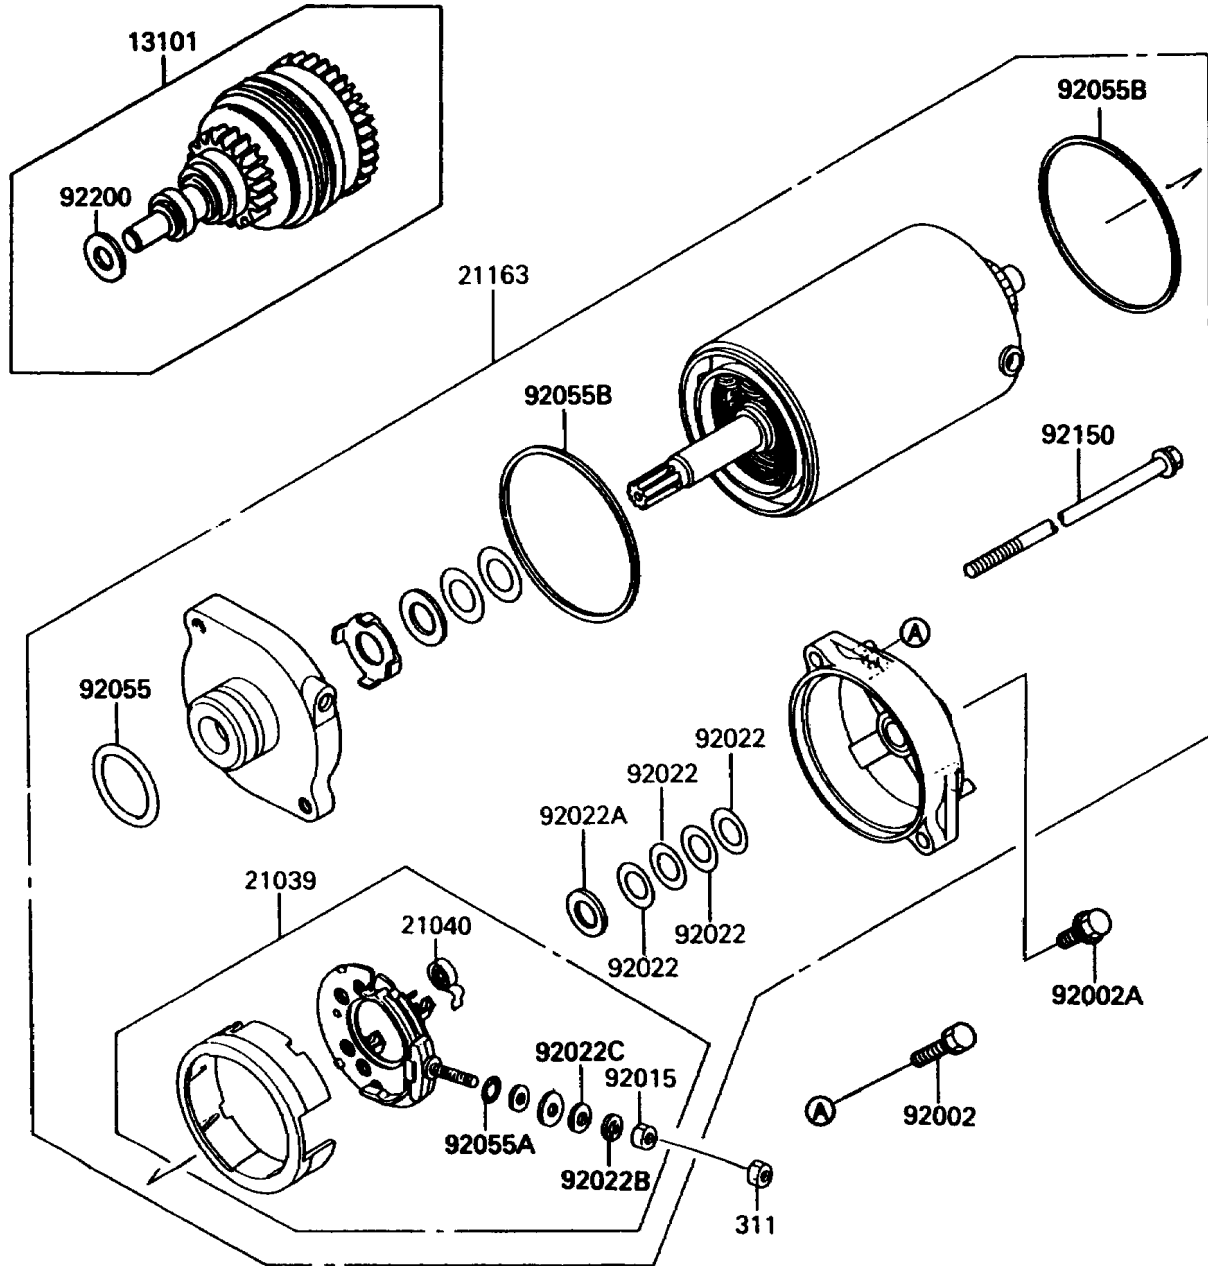

1991 JET MATE™ PARTS DIAGRAM

Starter Motor

(E1840)

1991 JET MATE™ PARTS LIST

Starter Motor

ITEM NAME	PART NUMBER	QUANTITY
GEAR-ASSY,ONEWAY (Ref # 13101)	13101-3703	1
BRUSH,CARBON (Ref # 21039)	21039-3703	1
SPRING-BRUSH (Ref # 21040)	21040-1055	1
STARTER-ELECTRIC (Ref # 21163)	21163-3709	1
BOLT,6X25 (Ref # 92002)	92002-3714	1
BOLT,6X12 (Ref # 92002A)	92002-3763	1
NUT,6MM (Ref # 92015)	92015-3710	1
WASHER,9.1X18X0.2 (Ref # 92022)	21025-011	1
WASHER,9.1X18X0.8 (Ref # 92022A)	92022-1132	1
WASHER,6MM (Ref # 92022B)	92022-3711	1
WASHER,6MM (Ref # 92022C)	92022-3713	1
RING-O (Ref # 92055)	92055-1276	1
RING-O,4.5X2.0 (Ref # 92055A)	92055-1370	1
RING-O,STARTER MOTOR (Ref # 92055B)	92055-1381	1
BOLT (Ref # 92150)	92150-3772	1
WASHER,12X24X1.0 (Ref # 92200)	92022-3731	1
NUT-HEX,6MM (Ref # 311)	311R0600	1