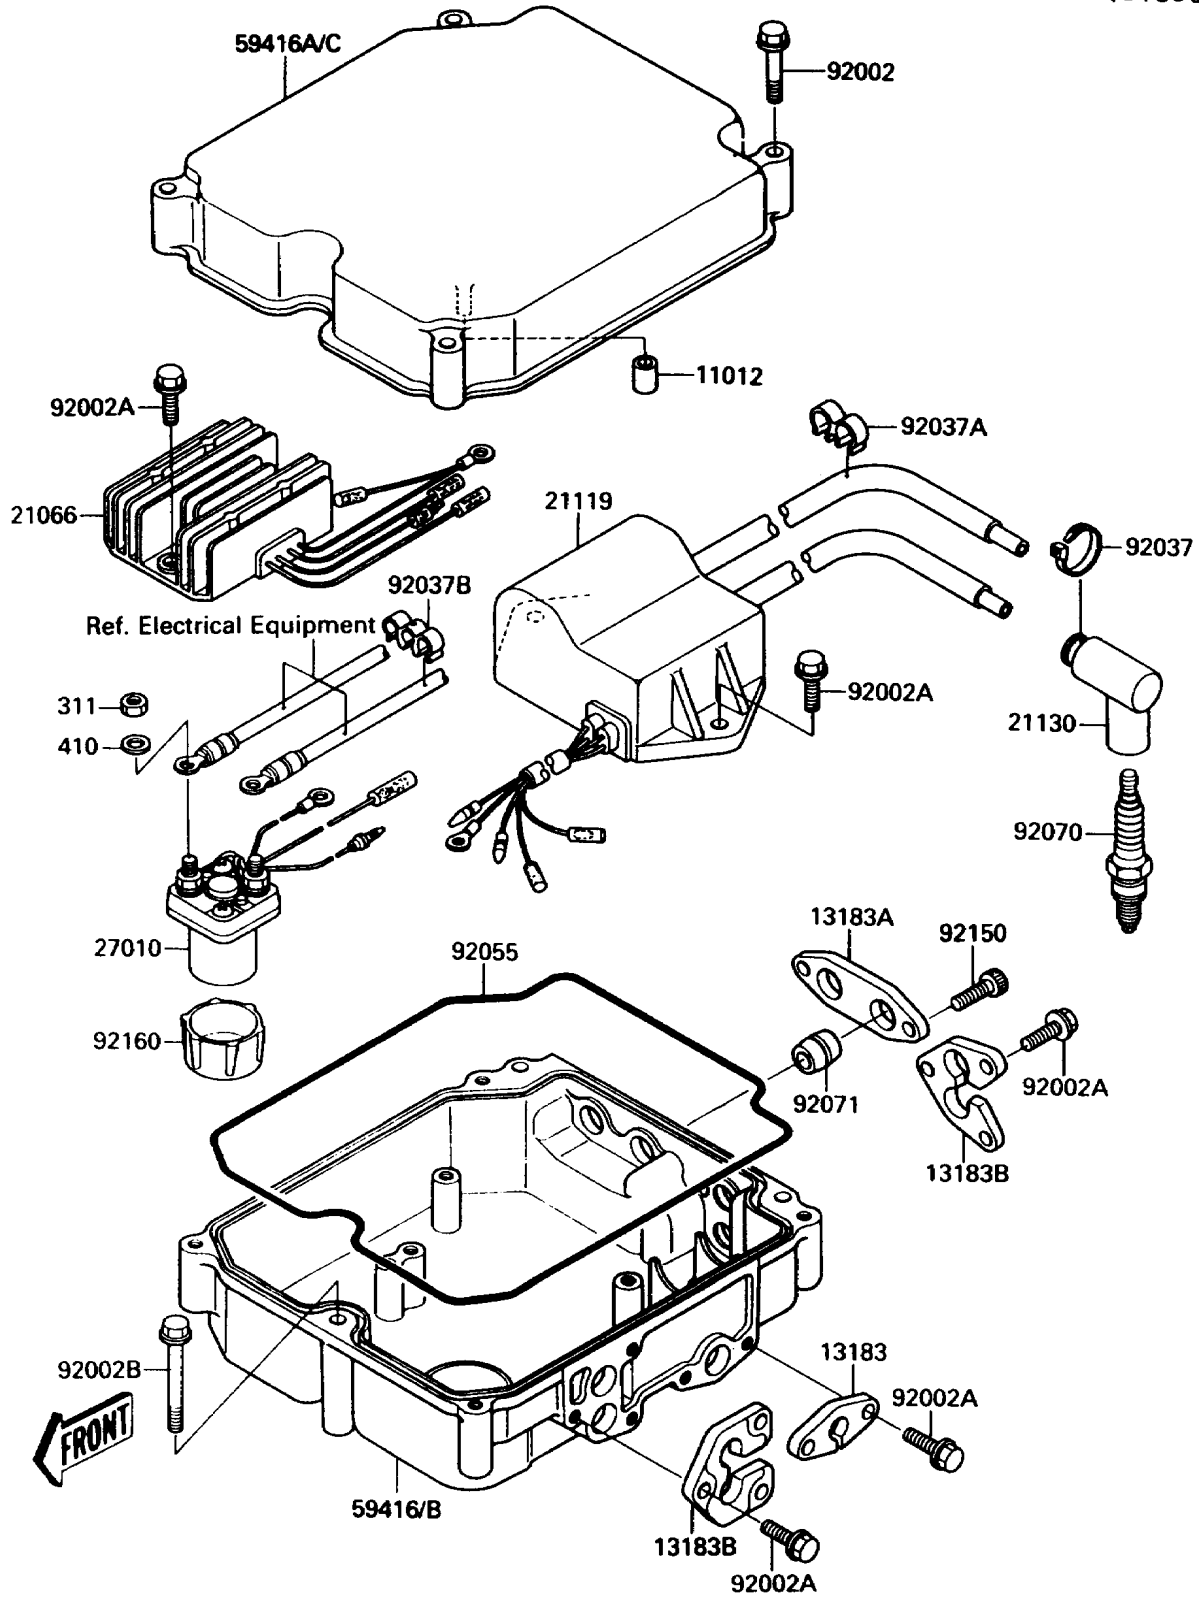

1991 JET MATE™ PARTS DIAGRAM

Ignition Coil

(E1830)

1991 JET MATE™ PARTS LIST

Ignition Coil

ITEM NAME	PART NUMBER	QUANTITY
CAP (Ref # 11012)	11012-3734	1
PLATE (Ref # 13183)	13183-3712	1
PLATE,ELECTRIC BASE (Ref # 13183A)	13183-3767	1
PLATE,ELECTRIC CASE (Ref # 13183B)	13183-3768	1
REGULATOR-VOLTAGE (Ref # 21066)	21066-3706	1
IGNITER (Ref # 21119)	21119-3710	1
CAP-SPARK PLUG (Ref # 21130)	21130-3704	1
SWITCH,STARTER RELAY (Ref # 27010)	27010-3714	1
CASE-ELECTRIC (Ref # 59416)	59416-3718	1
CASE-ELECTRIC (Ref # 59416A)	59416-3719	1
BOLT,6X35 (Ref # 92002)	92002-3715	1
BOLT,6X20 (Ref # 92002A)	92002-3755	1
BOLT,6X55 (Ref # 92002B)	92002-3772	1
CLAMP (Ref # 92037)	92037-1173	1
CLAMP,HOSE (Ref # 92037A)	92037-1603	1
CLAMP,CABLE (Ref # 92037B)	92037-1697	1
RING-O,ELECTRIC CASE (Ref # 92055)	92055-3715	1
PLUG-SPARK,BR7ES(NGK) (Ref # 92070)	92070-3701	1
GROMMET,HIGH TENSION CODE (Ref # 92071)	92071-3778	1
BOLT,SOCKET,6X18 (Ref # 92150)	92150-3775	1
DAMPER (Ref # 92160)	92160-3729	1
NUT-HEX,6MM (Ref # 311)	311R0600	1
WASHER-PLAIN-SMALL,6MM (Ref # 410)	410S0600	1