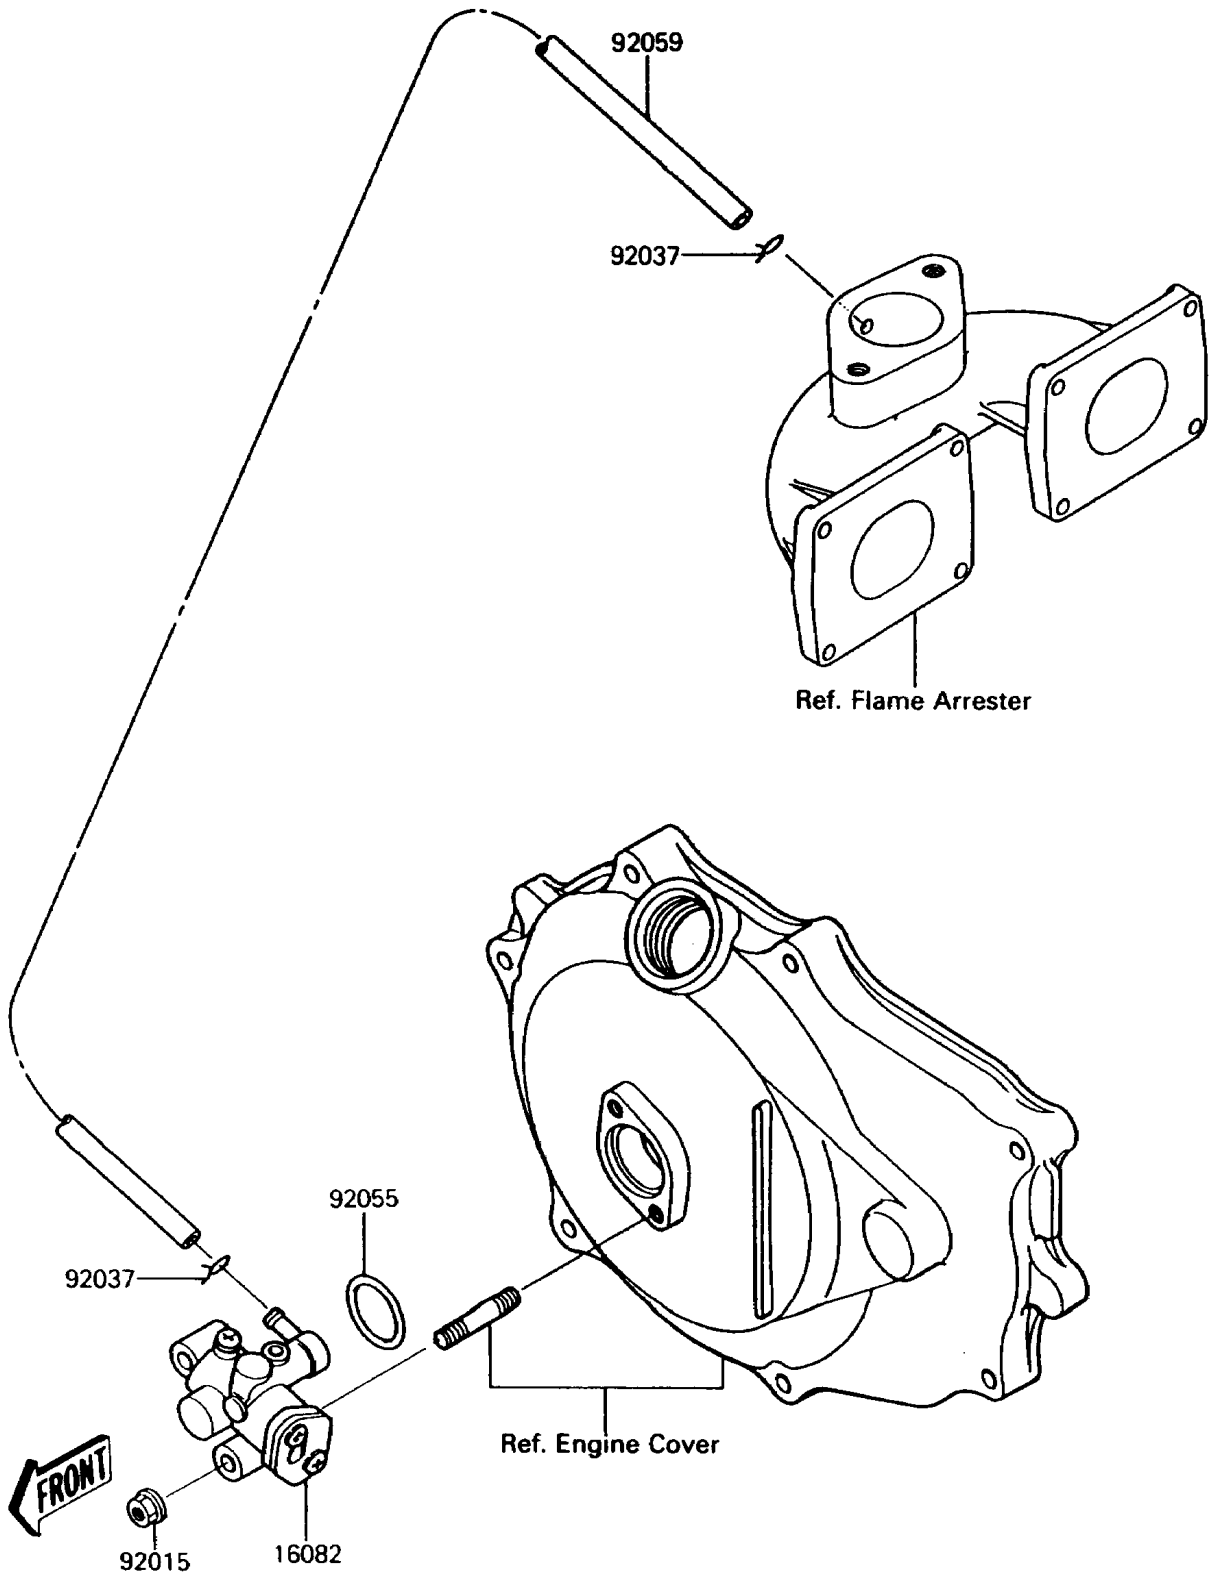

1991 JET MATE™ PARTS DIAGRAM

Oil Pump

(E1710)

1991 JET MATE™ PARTS LIST

Oil Pump

ITEM NAME	PART NUMBER	QUANTITY
PUMP-ASSY-OIL (Ref # 16082)	16082-3710	1
NUT,CAP,6MM (Ref # 92015)	92015-1385	1
CLAMP (Ref # 92037)	92037-3722	1
RING-O,19.5X1.5 (Ref # 92055)	92055-055	1
TUBE,3X6X380 (Ref # 92059)	92059-3755	1