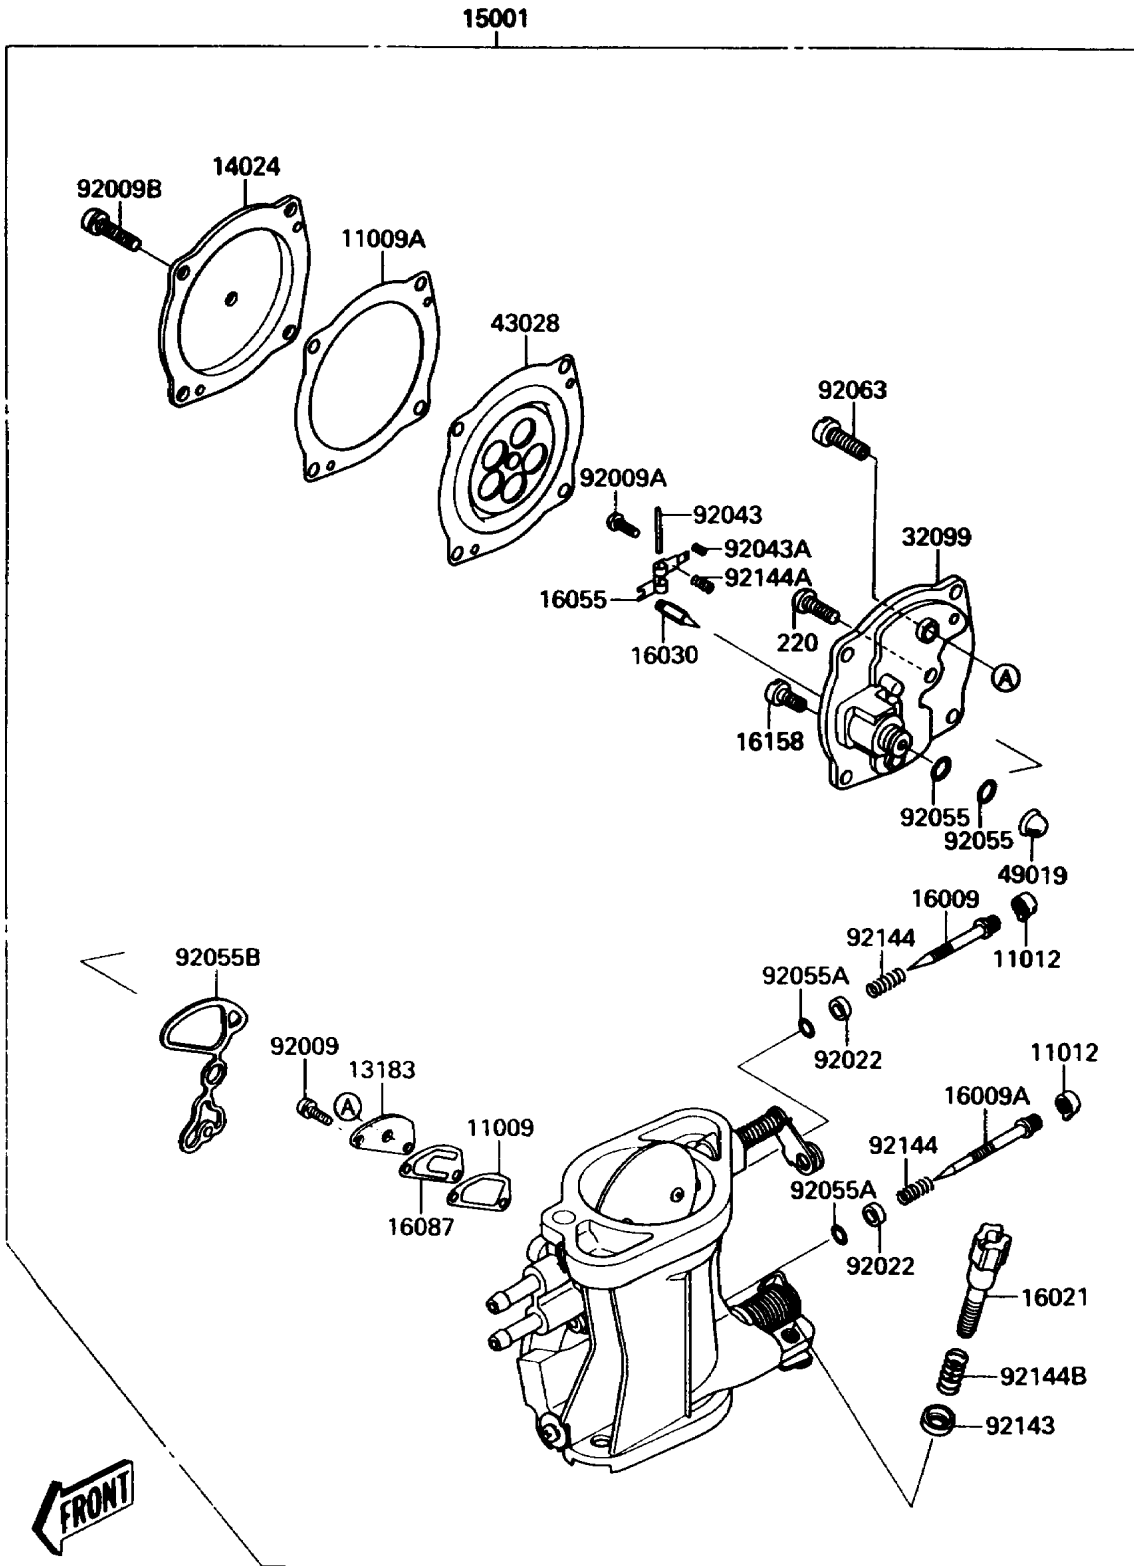

## 1991 JET MATE™ PARTS DIAGRAM

Carburetor

(E1611 )

## 1991 JET MATE™ PARTS LIST

Carburetor

ITEM NAME	PART NUMBER	QUANTITY
GASKET,CHOKE VALVE (Ref # 11009)	11009-3729	1
GASKET,DIAPHRAGM (Ref # 11009A)	11009-3730	1
CAP,JET NEEDLE (Ref # 11012)	11012-3727	1
PLATE (Ref # 13183)	13183-3707	1
COVER,CARBURETOR (Ref # 14024)	14024-3765	1
CARBURETOR-ASSY (Ref # 15001)	15001-3751	1
NEEDLE-JET,HIGH SPEED (Ref # 16009)	16009-3705	1
NEEDLE-JET,LOW SPEED (Ref # 16009A)	16009-3706	1
SCREW-THROTTLE STOP (Ref # 16021)	16021-3702	1
VALVE-FLOAT (Ref # 16030)	16030-3701	1
ARM-FLOAT (Ref # 16055)	16055-3701	1
VALVE-CHECK (Ref # 16087)	16087-3702	1
JET-SLOW,#58 (Ref # 16158)	16158-3704	1
CASE,CARBURETOR (Ref # 32099)	32099-3744	1
DIAPHRAGM,CARBURETOR (Ref # 43028)	43028-3704	1
FILTER-FUEL,STRAINER (Ref # 49019)	49019-3707	1
SCREW,3X6 (Ref # 92009)	92009-3710	1
SCREW,3X6 (Ref # 92009A)	92009-3712	1
SCREW,4X16 (Ref # 92009B)	92009-3739	1
WASHER,ADJUST SCREW (Ref # 92022)	92022-3745	1
PIN,FLOAT (Ref # 92043)	92043-1209	1
PIN,THROTTLE STOP SCREW (Ref # 92043A)	92043-3712	1
RING-O (Ref # 92055)	92055-1246	1
RING-O,ADJUST SCREW (Ref # 92055A)	92055-3713	1
RING-O (Ref # 92055B)	92055-3720	1
JET-MAIN,2ND,#125 (Ref # 92063)	92063-1069	1
COLLAR,THROTTLE STOP SCREW (Ref # 92143)	92143-3709	1
SPRING,ADJUST SCREW (Ref # 92144)	92144-3704	1
SPRING,FLOAT VALVE (Ref # 92144A)	92144-3705	1

## 1991 JET MATE™ PARTS LIST

Carburetor

ITEM NAME	PART NUMBER	QUANTITY
SPRING, THROTTLE STOP SCREW (Ref # 92144B)	92144-3706	1
SCREW-PAN-CROS (Ref # 220)	220D0408	1