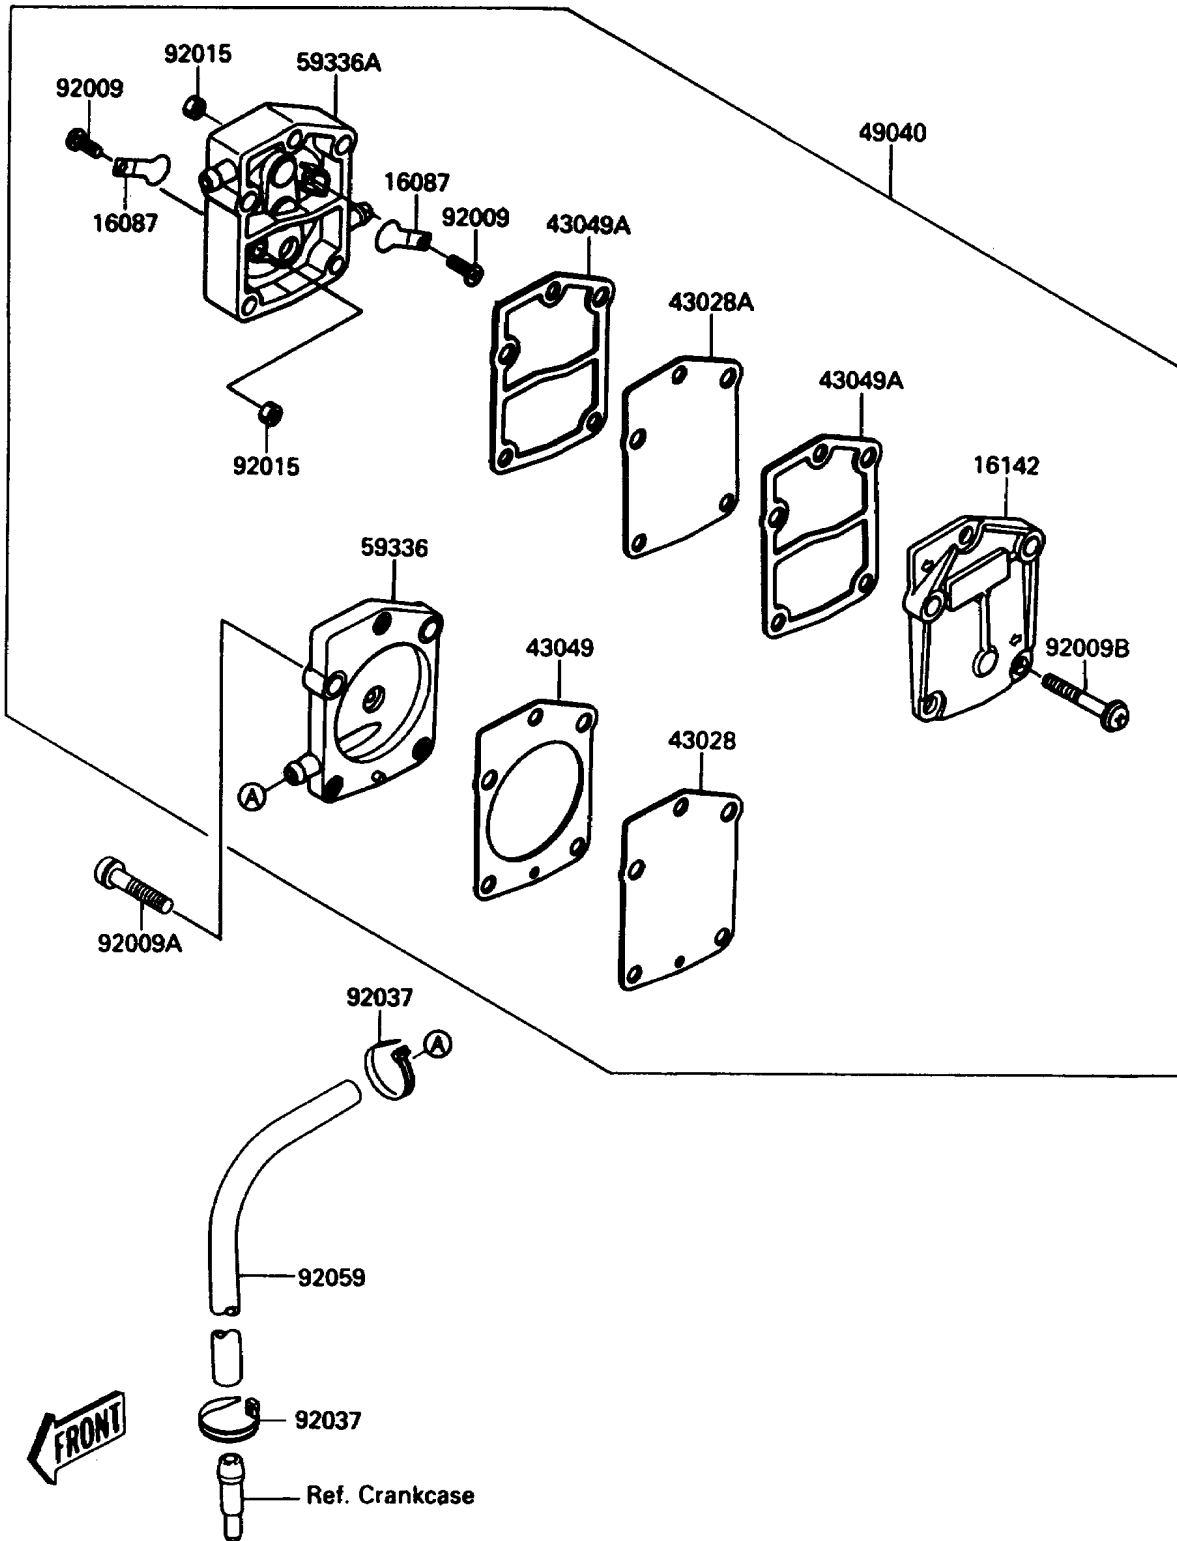

1991 JET MATE™ PARTS DIAGRAM

Fuel Pump

(E1520)

1991 JET MATE™ PARTS LIST

Fuel Pump

ITEM NAME	PART NUMBER	QUANTITY
VALVE-CHECK,FUEL PUMP (Ref # 16087)	16087-3701	1
COVER-PUMP,FUEL (Ref # 16142)	16142-3702	1
DIAPHRAGM,PULSE (Ref # 43028)	43028-3702	1
DIAPHRAGM,FUEL (Ref # 43028A)	43028-3703	1
PACKING,PULSE CASE (Ref # 43049)	43049-3705	1
PACKING,FUEL COVER (Ref # 43049A)	43049-3706	1
PUMP-FUEL (Ref # 49040)	49040-3706	1
CASE-PUMP,PULSE (Ref # 59336)	59336-3704	1
CASE-PUMP,BODY (Ref # 59336A)	59336-3707	1
SCREW,3X6 (Ref # 92009)	92009-3707	1
SCREW,6X40 (Ref # 92009A)	92009-3735	1
SCREW,5X28 (Ref # 92009B)	92009-3767	1
NUT,3MM (Ref # 92015)	92015-3731	1
CLAMP (Ref # 92037)	92037-1173	1
TUBE,PULSE,5.8X10.8X560 (Ref # 92059)	92059-3800	1