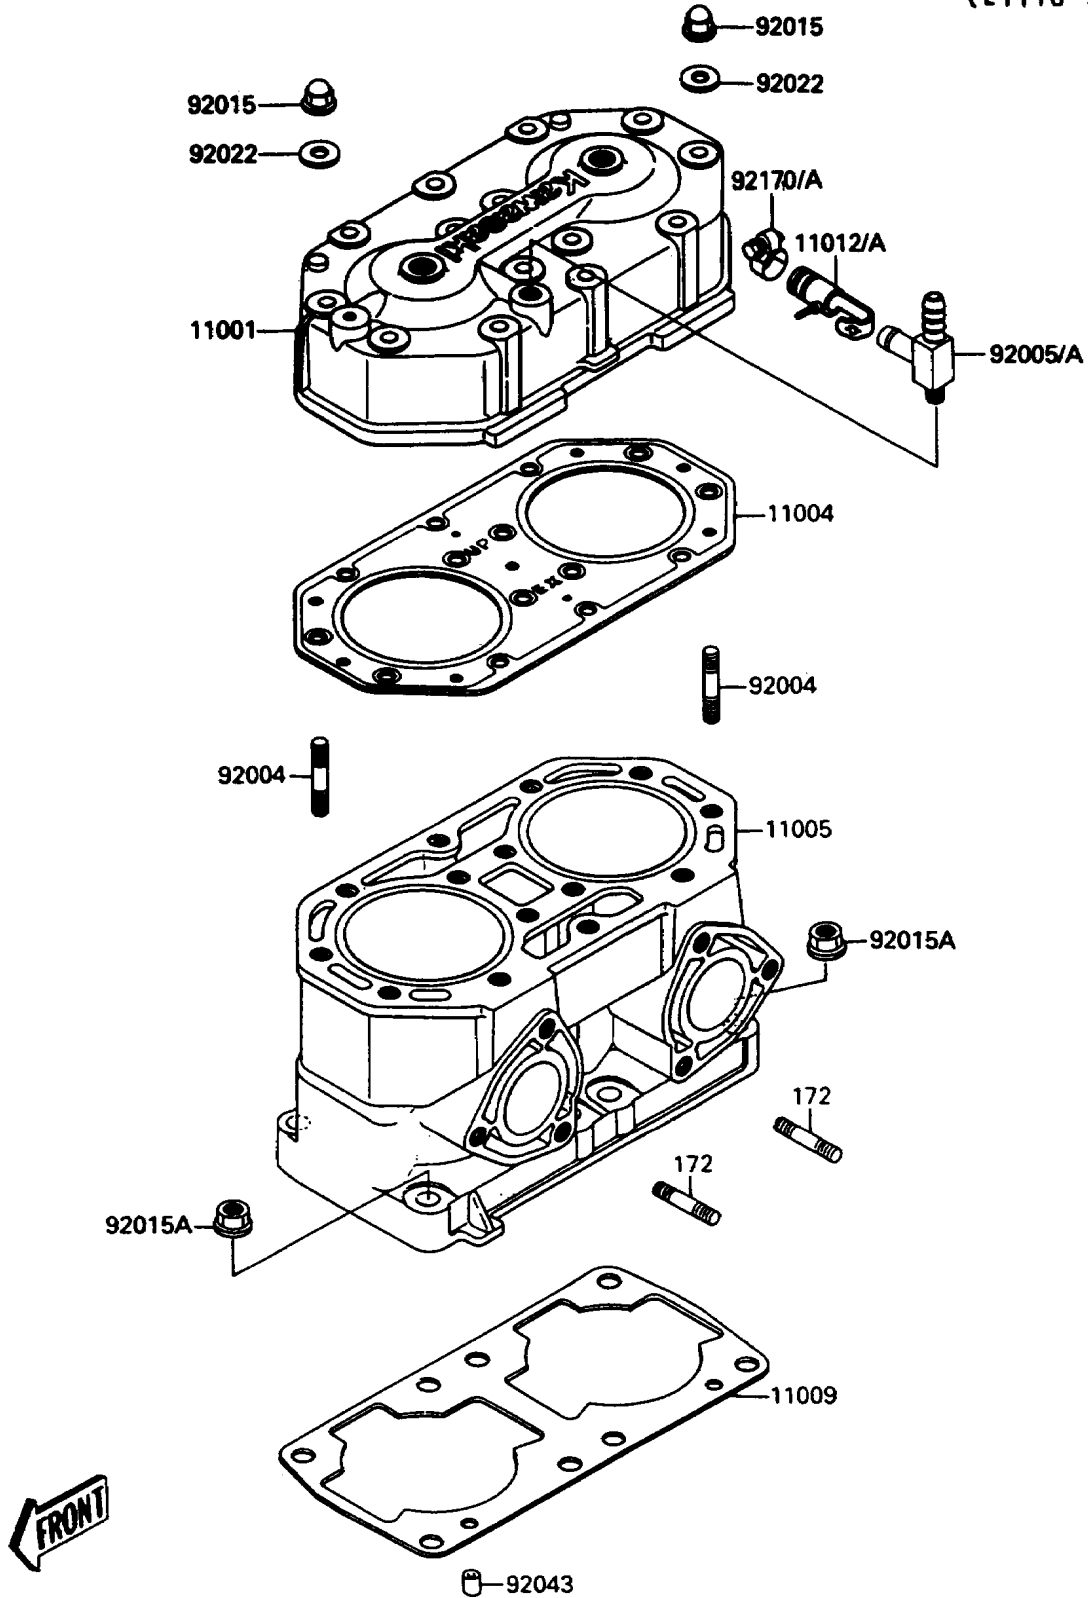

1991 JET MATE™ PARTS DIAGRAM

Cylinder Head/Cylinder

(E1110)

1991 JET MATE™ PARTS LIST

Cylinder Head/Cylinder

ITEM NAME	PART NUMBER	QUANTITY
HEAD-CYLINDER (Ref # 11001)	11001-3716	1
GASKET-HEAD (Ref # 11004)	11004-3704	1
CYLINDER-ENGINE (Ref # 11005)	11005-3715	1
GASKET,CYLINDER BASE (Ref # 11009)	11009-3775	1
CAP (Ref # 11012)	11012-3744	1
STUD,8X43 (Ref # 92004)	92004-3715	1
FITTING (Ref # 92005)	92005-3710	1
NUT,CAP,8MM (Ref # 92015)	92015-1371	1
NUT,10MM (Ref # 92015A)	92015-1649	1
WASHER,8.2X18X1.5 (Ref # 92022)	92022-1964	1
PIN,DOWEL,6.3X8X14 (Ref # 92043)	92042-007	1
CLAMP (Ref # 92170)	92170-3714	1
BOLT-STUD (Ref # 172)	172R0830	1