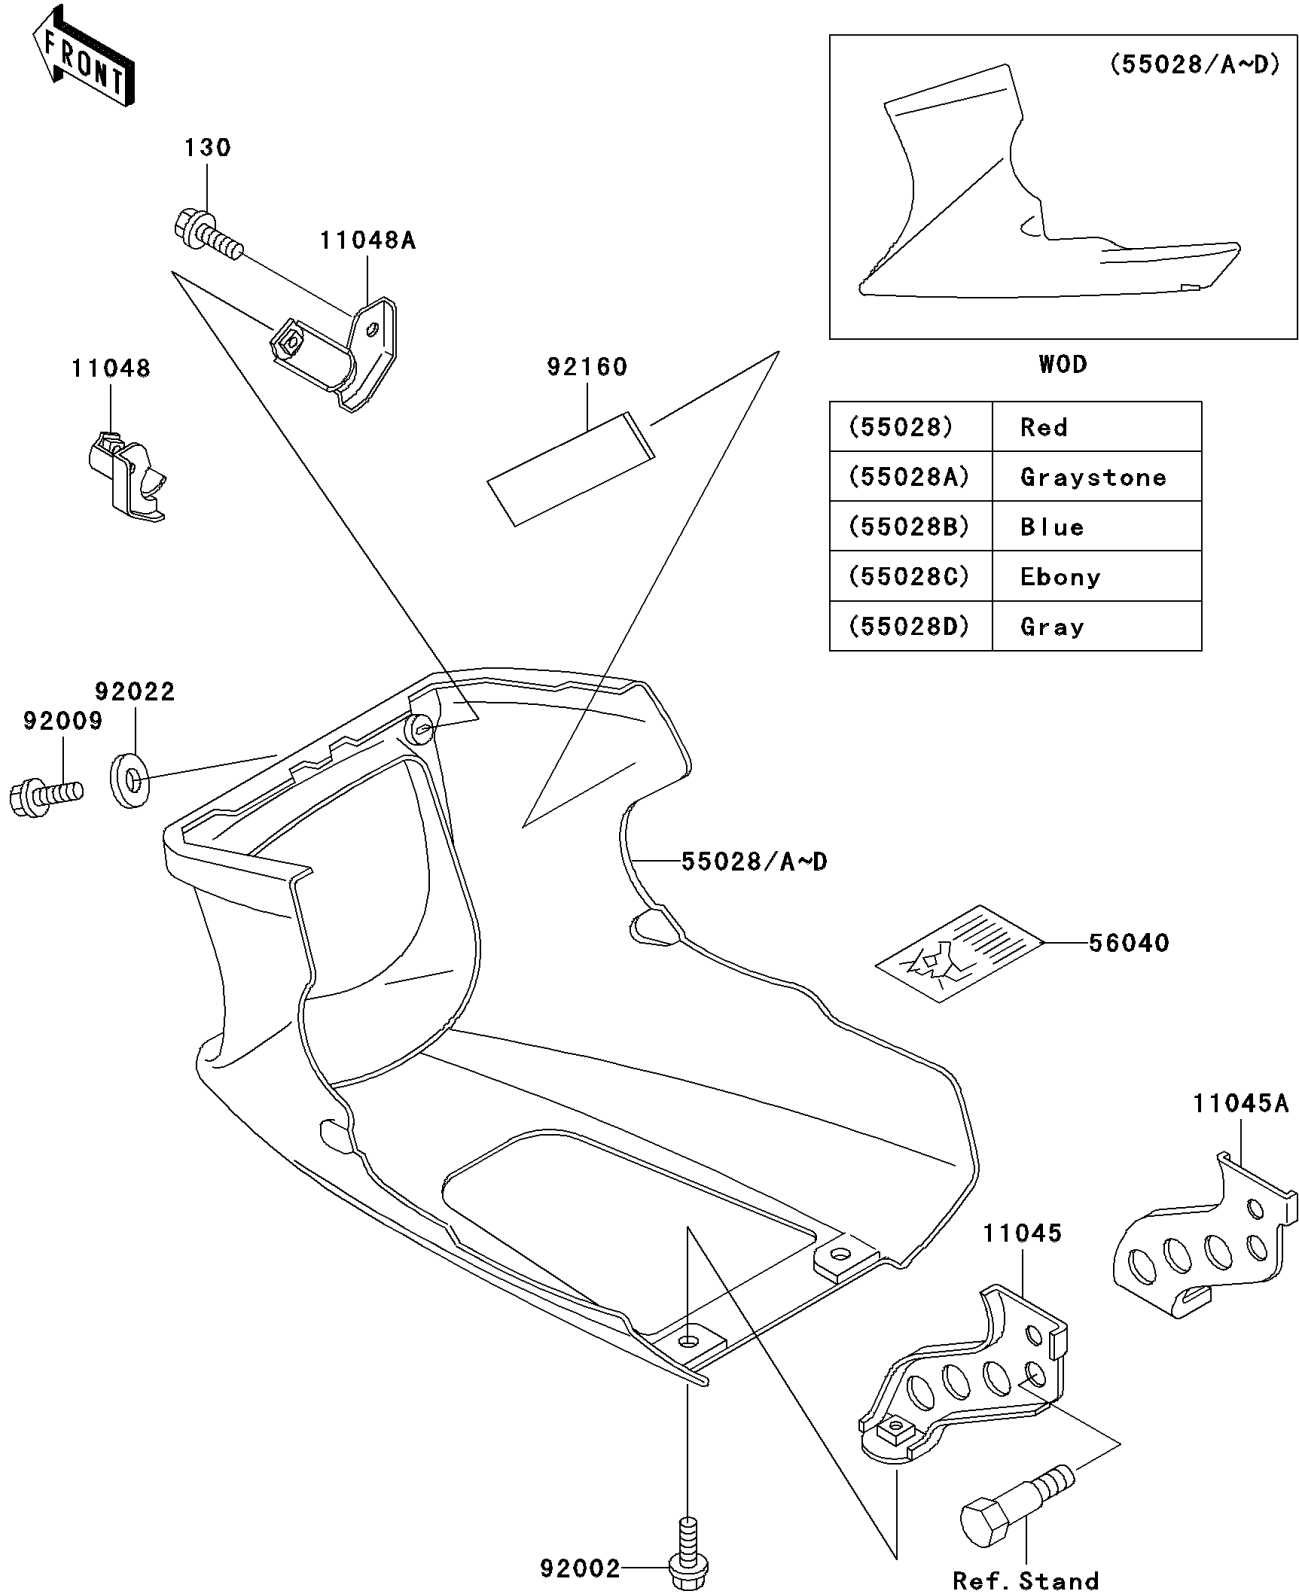

1999 NINJA® 500R PARTS DIAGRAM

Cowling Lowers

F2872

1999 NINJA® 500R PARTS LIST

Cowling Lowers

ITEM NAME	PART NUMBER	QUANTITY
BOLT-FLANGED,6X10 (Ref # 130)	130B0610	1
LABEL-WARNING,LOWER COWLING (Ref # 56040)	56040-1251	1
BOLT,6X16 (Ref # 92002)	92002-1188	1
SCREW,6X14,WHITE (Ref # 92009)	92009-1287	1
WASHER,6.5X16X1.0 (Ref # 92022)	92022-1654	1
DAMPER (Ref # 92160)	92160-1323	1