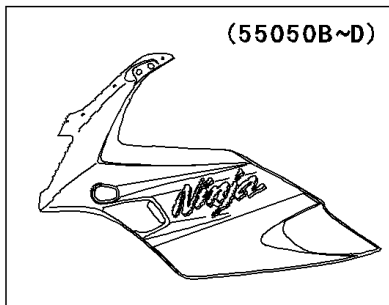

1999 NINJA® 500R PARTS DIAGRAM

Cowling

F2871

(55050B~D)

WD

(55050E)
(55051/A)

WD

(55050B)	Red
(55050C)	Blue
(55050D)	Ebony
(55050E)	Violet
(55051)	Red
(55051A)	Silver

1999 NINJA® 500R PARTS LIST

Cowling

ITEM NAME	PART NUMBER	QUANTITY
CAP,MIRROR (Ref # 11012)	11012-1818	1
BRACKET,UPP COWLING (Ref # 11048)	11048-1368	1
COVER,INNER COWLING,CNT (Ref # 14090)	14090-1397	1
COVER,INNER COWLING,LH (Ref # 14090A)	14090-1398	1
COVER,INNER COWLING,RH (Ref # 14090B)	14090-1399	1
COVER,WINDSHIELD (Ref # 14090C)	14090-1488	1
WINDSHIELD (Ref # 39154)	39154-1125	1
TRIM,L=157 (Ref # 53044)	53044-1276	1
COWLING-ASSY.,UPP,F.RED (Ref # 55050B)	55050-5273-B1	1
MIRROR-ASSY,LH,EBONY (Ref # 56001)	56001-1376-6C	1
MIRROR-ASSY,RH,EBONY (Ref # 56001A)	56001-1377-6C	1
SCREW,TAPPING,5X15 (Ref # 92009)	92009-1479	1
SCREW,5X16,BLACK (Ref # 92009A)	92009-1654	1
SCREW,5X22 (Ref # 92009B)	92009-1660	1
NUT,CAP,6MM,BLACK (Ref # 92015)	92015-1170	1
NUT,CAP,8MM,BLACK (Ref # 92015A)	92015-1174	1
NUT,WELL,5MM (Ref # 92015B)	92015-1757	1
NUT (Ref # 92015C)	92015-1949	1
WASHER,NYLON,5.3X11.5X1.5 (Ref # 92022)	92022-1521	1
COLLAR,L=6.6 (Ref # 92143)	92143-1088	1
BOLT-FLANGED (Ref # 130)	130J0620	1
COLLAR (Ref # 92143A)	92143-1699	1
DAMPER,MIRROR (Ref # 92160)	92160-1089	1
WASHER,10.3X20X1 (Ref # 92200)	92200-1013	1
BRACKET,LOWER COWLING,RR,LH (Ref # 11045)	11045-1573	1
BRACKET,LOWER COWLING,RR,RH (Ref # 11045A)	11045-1574	1
BRACKET,LOWER COWLING,FR,LH (Ref # 11048)	11048-1685	1
BRACKET,LOWER COWLING,FR,RH (Ref # 11048A)	11048-1686	1
COWLING,LWR,F.RED (Ref # 55028)	55028-1161-B1	1