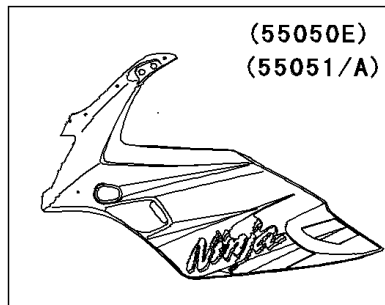

1999 NINJA® 500R PARTS DIAGRAM

Cowling

F2871

(55050B~D)

WD

(55050E)
(55051/A)

WD

(55050B)	Red
(55050C)	Blue
(55050D)	Ebony
(55050E)	Violet
(55051)	Red
(55051A)	Silver

1999 NINJA® 500R PARTS LIST

Cowling

ITEM NAME	PART NUMBER	QUANTITY
CAP,MIRROR (Ref # 11012)	11012-1818	1
BRACKET,UPP COWLING (Ref # 11048)	11048-1368	1
COVER,INNER COWLING,CNT (Ref # 14090)	14090-1397	1
COVER,INNER COWLING,LH (Ref # 14090A)	14090-1398	1
COVER,INNER COWLING,RH (Ref # 14090B)	14090-1399	1
COVER,WINDSHIELD (Ref # 14090C)	14090-1488	1
WINDSHIELD (Ref # 39154)	39154-1125	1
TRIM,L=157 (Ref # 53044)	53044-1276	1
COWLING-ASSY.,UPP,F.RED (Ref # 55050B)	55050-5273-B1	1
MIRROR-ASSY,LH,EBONY (Ref # 56001)	56001-1376-6C	1
MIRROR-ASSY,RH,EBONY (Ref # 56001A)	56001-1377-6C	1
SCREW,TAPPING,5X15 (Ref # 92009)	92009-1479	1
SCREW,5X16,BLACK (Ref # 92009A)	92009-1654	1
SCREW,5X22 (Ref # 92009B)	92009-1660	1
NUT,CAP,6MM,BLACK (Ref # 92015)	92015-1170	1
NUT,CAP,8MM,BLACK (Ref # 92015A)	92015-1174	1
NUT,WELL,5MM (Ref # 92015B)	92015-1757	1
NUT (Ref # 92015C)	92015-1949	1
WASHER,NYLON,5.3X11.5X1.5 (Ref # 92022)	92022-1521	1
COLLAR,L=6.6 (Ref # 92143)	92143-1088	1
BOLT-FLANGED (Ref # 130)	130J0620	1
COLLAR (Ref # 92143A)	92143-1699	1
DAMPER,MIRROR (Ref # 92160)	92160-1089	1
WASHER,10.3X20X1 (Ref # 92200)	92200-1013	1
BRACKET,LOWER COWLING,RR,LH (Ref # 11045)	11045-1573	1
BRACKET,LOWER COWLING,RR,RH (Ref # 11045A)	11045-1574	1
BRACKET,LOWER COWLING,FR,LH (Ref # 11048)	11048-1685	1
BRACKET,LOWER COWLING,FR,RH (Ref # 11048A)	11048-1686	1
COWLING,LWR,F.RED (Ref # 55028)	55028-1161-B1	1