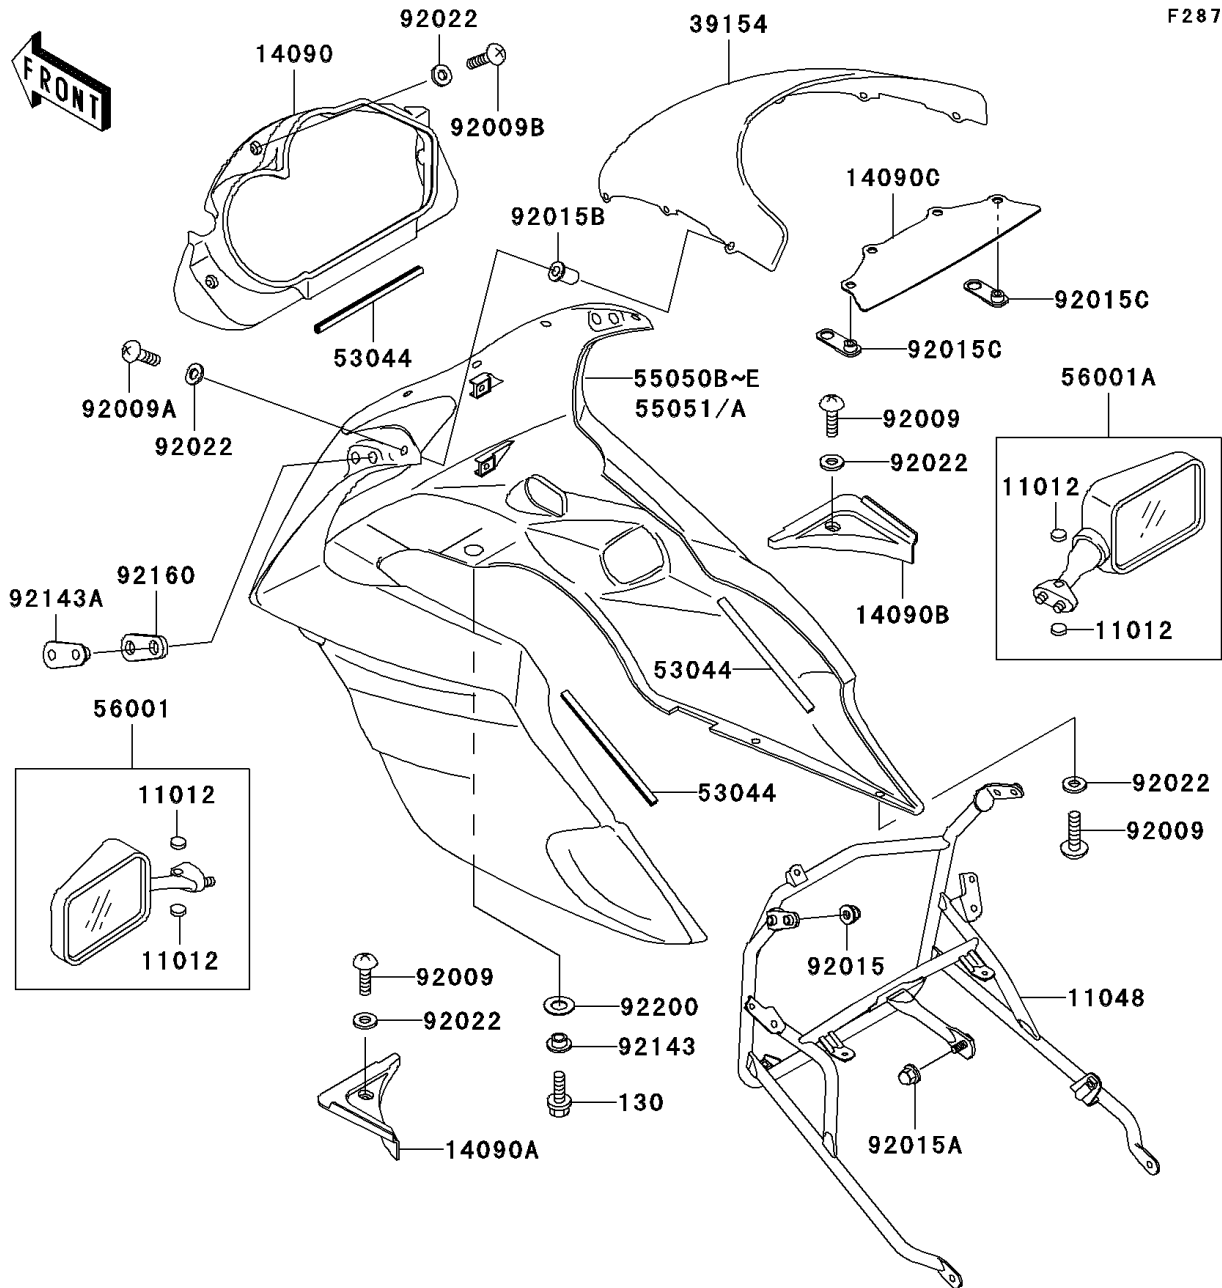

1999 NINJA® 500R PARTS DIAGRAM

Cowling

F2871

(55050B~D)

WD

(55050E)
(55051/A)

WD

(55050B)	Red
(55050C)	Blue
(55050D)	Ebony
(55050E)	Violet
(55051)	Red
(55051A)	Silver

1999 NINJA® 500R PARTS LIST

Cowling

ITEM NAME	PART NUMBER	QUANTITY
CAP,MIRROR (Ref # 11012)	11012-1818	1
BRACKET,UPP COWLING (Ref # 11048)	11048-1368	1
COVER,INNER COWLING,CNT (Ref # 14090)	14090-1397	1
COVER,INNER COWLING,LH (Ref # 14090A)	14090-1398	1
COVER,INNER COWLING,RH (Ref # 14090B)	14090-1399	1
COVER,WINDSHIELD (Ref # 14090C)	14090-1488	1
WINDSHIELD (Ref # 39154)	39154-1125	1
TRIM,L=157 (Ref # 53044)	53044-1276	1
COWLING-ASSY.,UPP,F.RED (Ref # 55050B)	55050-5273-B1	1
MIRROR-ASSY,LH,EBONY (Ref # 56001)	56001-1376-6C	1
MIRROR-ASSY,RH,EBONY (Ref # 56001A)	56001-1377-6C	1
SCREW,TAPPING,5X15 (Ref # 92009)	92009-1479	1
SCREW,5X16,BLACK (Ref # 92009A)	92009-1654	1
SCREW,5X22 (Ref # 92009B)	92009-1660	1
NUT,CAP,6MM,BLACK (Ref # 92015)	92015-1170	1
NUT,CAP,8MM,BLACK (Ref # 92015A)	92015-1174	1
NUT,WELL,5MM (Ref # 92015B)	92015-1757	1
NUT (Ref # 92015C)	92015-1949	1
WASHER,NYLON,5.3X11.5X1.5 (Ref # 92022)	92022-1521	1
COLLAR,L=6.6 (Ref # 92143)	92143-1088	1
BOLT-FLANGED (Ref # 130)	130J0620	1
COLLAR (Ref # 92143A)	92143-1699	1
DAMPER,MIRROR (Ref # 92160)	92160-1089	1
WASHER,10.3X20X1 (Ref # 92200)	92200-1013	1
BRACKET,LOWER COWLING,RR,LH (Ref # 11045)	11045-1573	1
BRACKET,LOWER COWLING,RR,RH (Ref # 11045A)	11045-1574	1
BRACKET,LOWER COWLING,FR,LH (Ref # 11048)	11048-1685	1
BRACKET,LOWER COWLING,FR,RH (Ref # 11048A)	11048-1686	1
COWLING,LWR,F.RED (Ref # 55028)	55028-1161-B1	1