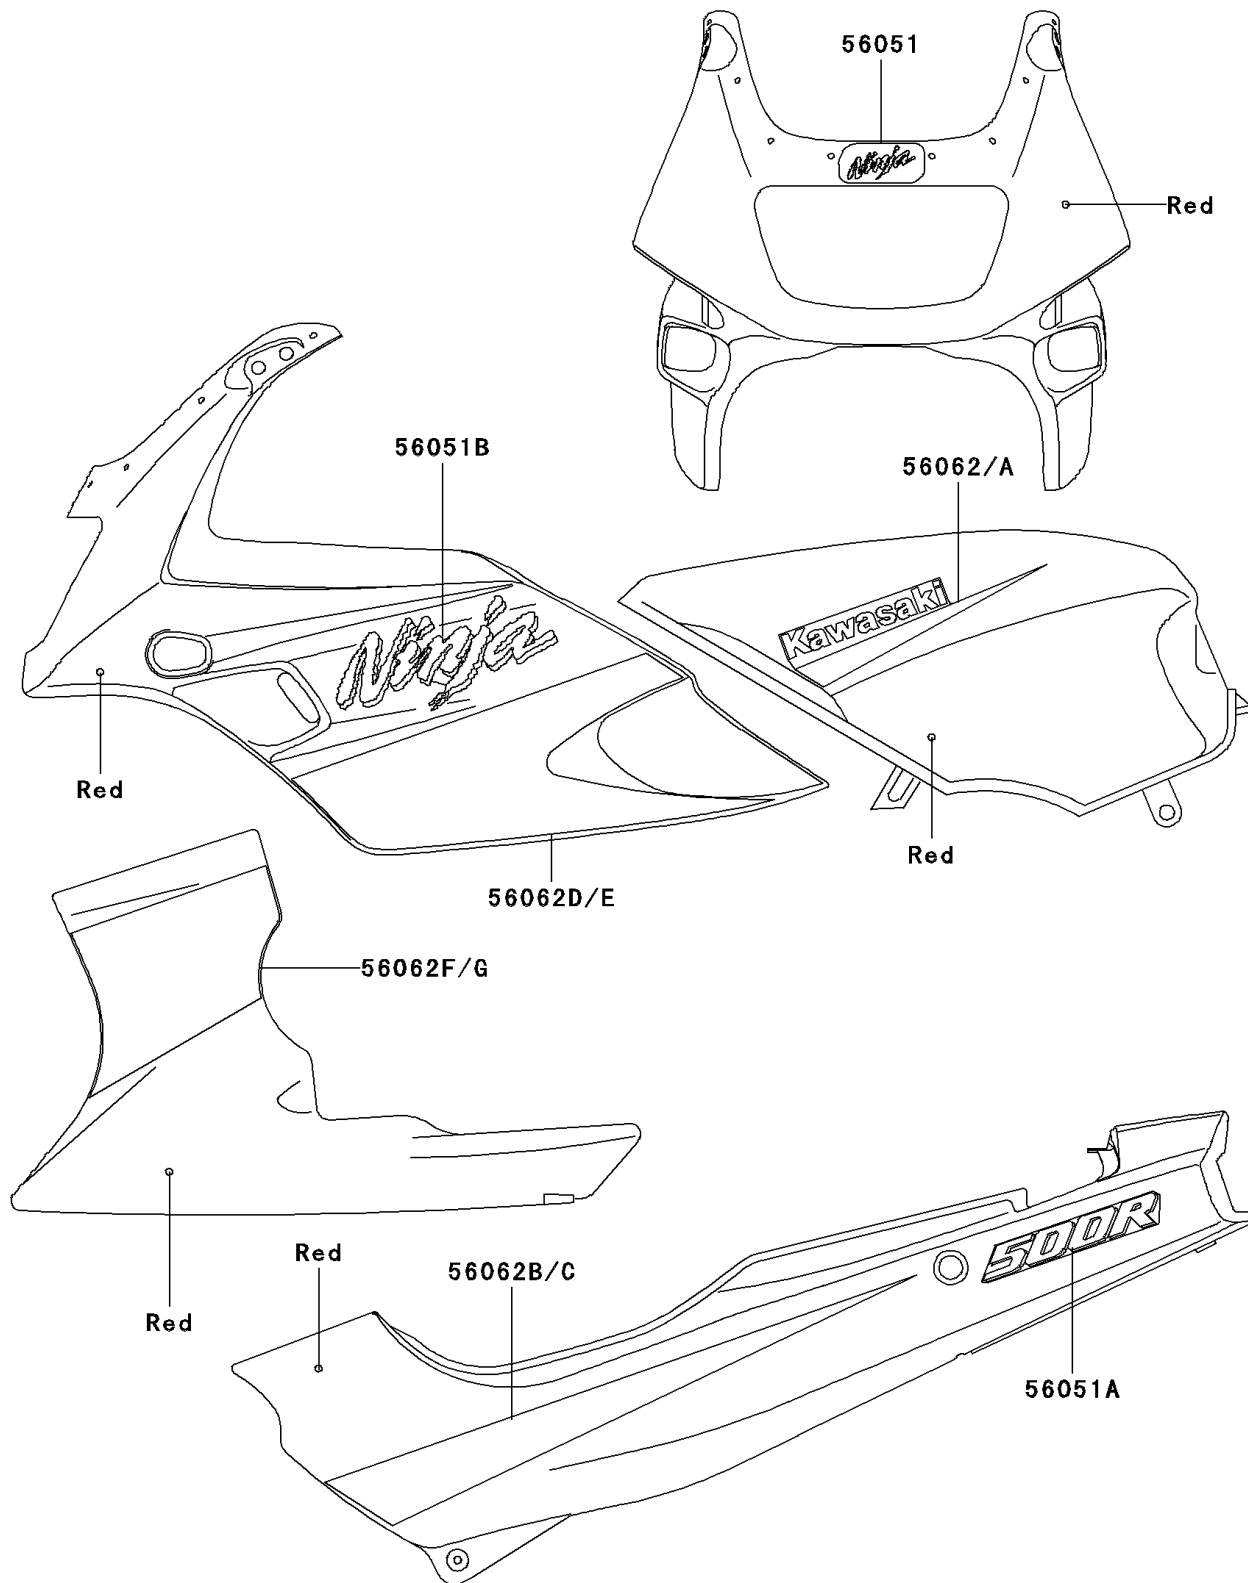

## 1999 NINJA® 500R PARTS DIAGRAM

Decals(Red)(EX500-D6)

F2861

## 1999 NINJA® 500R PARTS LIST

Decals(Red)(EX500-D6)

ITEM NAME	PART NUMBER	QUANTITY
MARK,UPP COWLING,NINJA (Ref # 56051)	56051-1561	1
MARK,SIDE COVER,500R (Ref # 56051A)	56051-1984	1
MARK,UPP COWLING,NINJA (Ref # 56051B)	56051-1985	1
PATTERN,FUEL TANK,LH (Ref # 56062)	56062-1846	1
PATTERN,FUEL TANK,RH (Ref # 56062A)	56062-1847	1
PATTERN,SIDE COVER,LH (Ref # 56062B)	56062-1848	1
PATTERN,SIDE COVER,RH (Ref # 56062C)	56062-1849	1
PATTERN,UPP COWLING,LH (Ref # 56062D)	56062-1850	1
PATTERN,UPP COWLING,RH (Ref # 56062E)	56062-1851	1
PATTERN,LWR COWLING,LH (Ref # 56062F)	56062-1852	1
PATTERN,LWR COWLING,RH (Ref # 56062G)	56062-1853	1