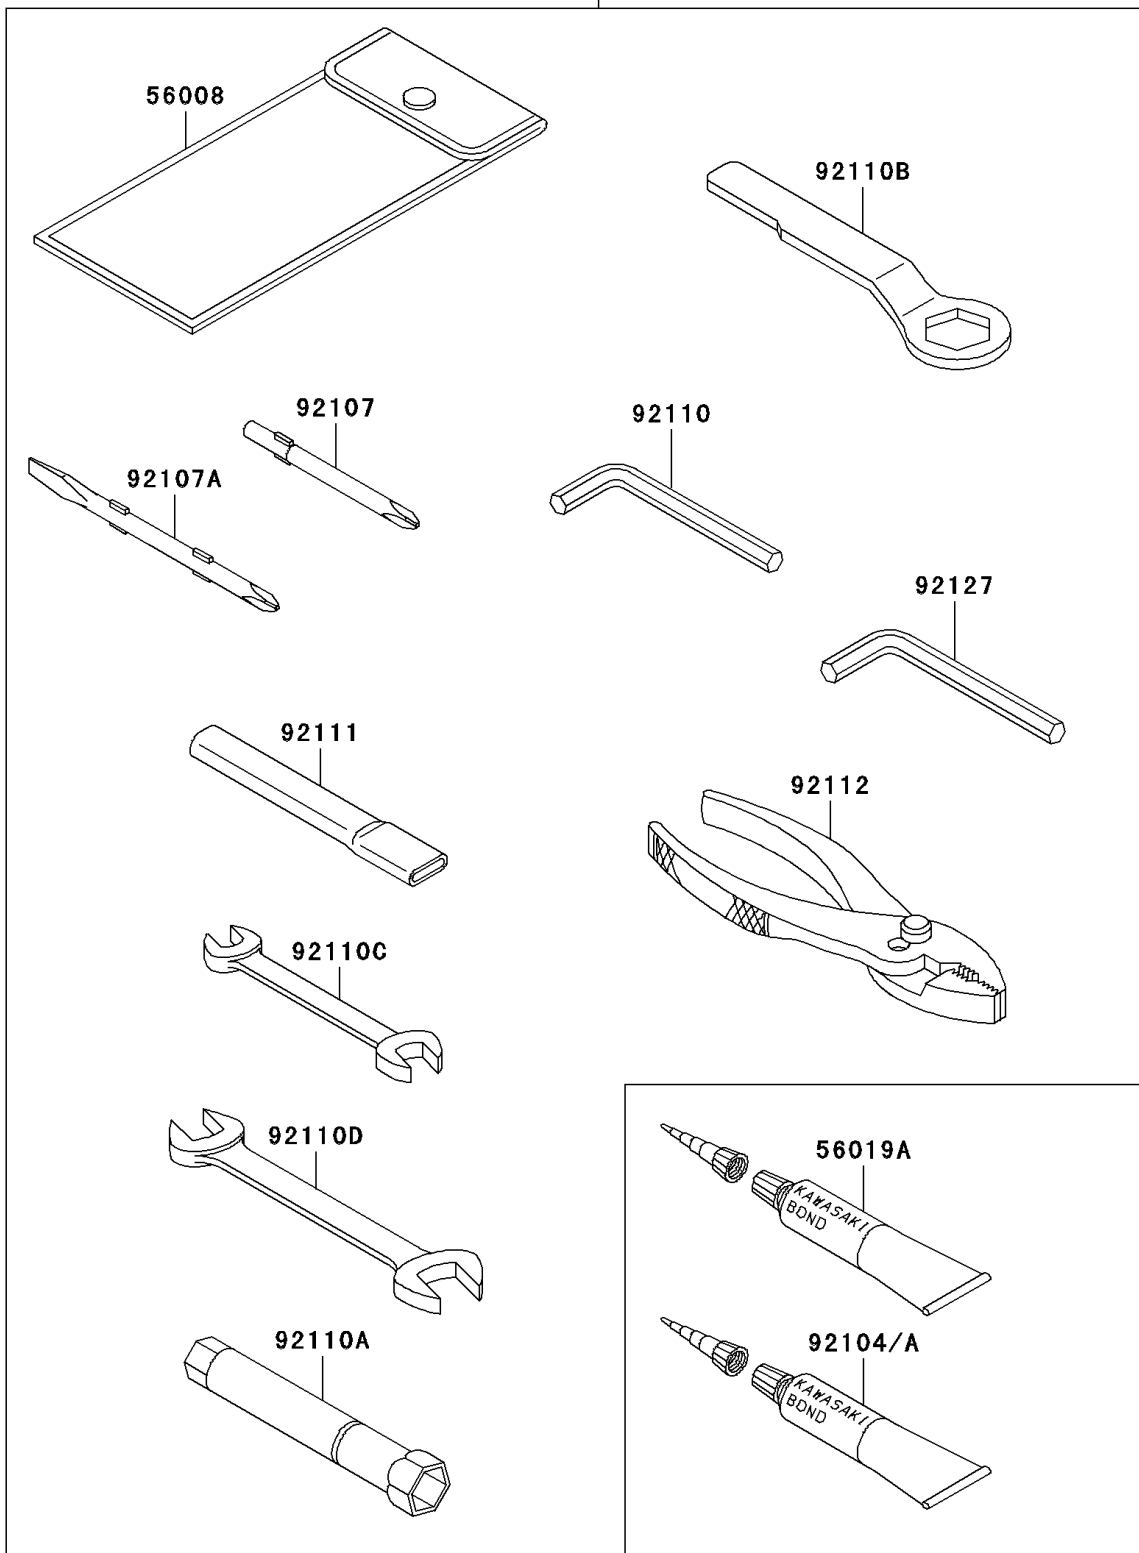

## 1999 NINJA® 500R PARTS DIAGRAM

Owner's Tools

56007

F2810

## 1999 NINJA® 500R PARTS LIST

Owner's Tools

ITEM NAME	PART NUMBER	QUANTITY
TOOL-KIT (Ref # 56007)	56007-1386	1
BAG,TOOL (Ref # 56008)	56008-1075	1
THREE BOND TB1211,HT/RS,WHITE (Ref # 56019A)	56019-120	1
GASKET-LIQUID,TUBE,100G,SILVER (Ref # 92104)	92104-002	1
GASKET-LIQUID,SILVER TB1216 (Ref # 92104A)	92104-1063	1
TOOL-DRIVER,#3PHILLIPS (Ref # 92107)	92107-005	1
TOOL-DRIVER,#2PHILLIPS (Ref # 92107A)	92107-1053	1
TOOL-WRENCH,ALLEN,5MM (Ref # 92110)	92110-1015	1
TOOL-WRENCH,BOX,18MM (Ref # 92110A)	92110-1110	1
TOOL-WRENCH,BOX END,24MM (Ref # 92110B)	92110-1150	1
TOOL-WRENCH,OPEN END,10X12 (Ref # 92110C)	92110-1152	1
TOOL-WRENCH,OPEN END,14X17 (Ref # 92110D)	92110-1153	1
TOOL-BAR,BOX END WRENCH (Ref # 92111)	92111-1051	1
TOOL-PLIERS (Ref # 92112)	92112-1001	1
TOOL-WRENCH,ALLEN,6MM (Ref # 92127)	92127-003	1