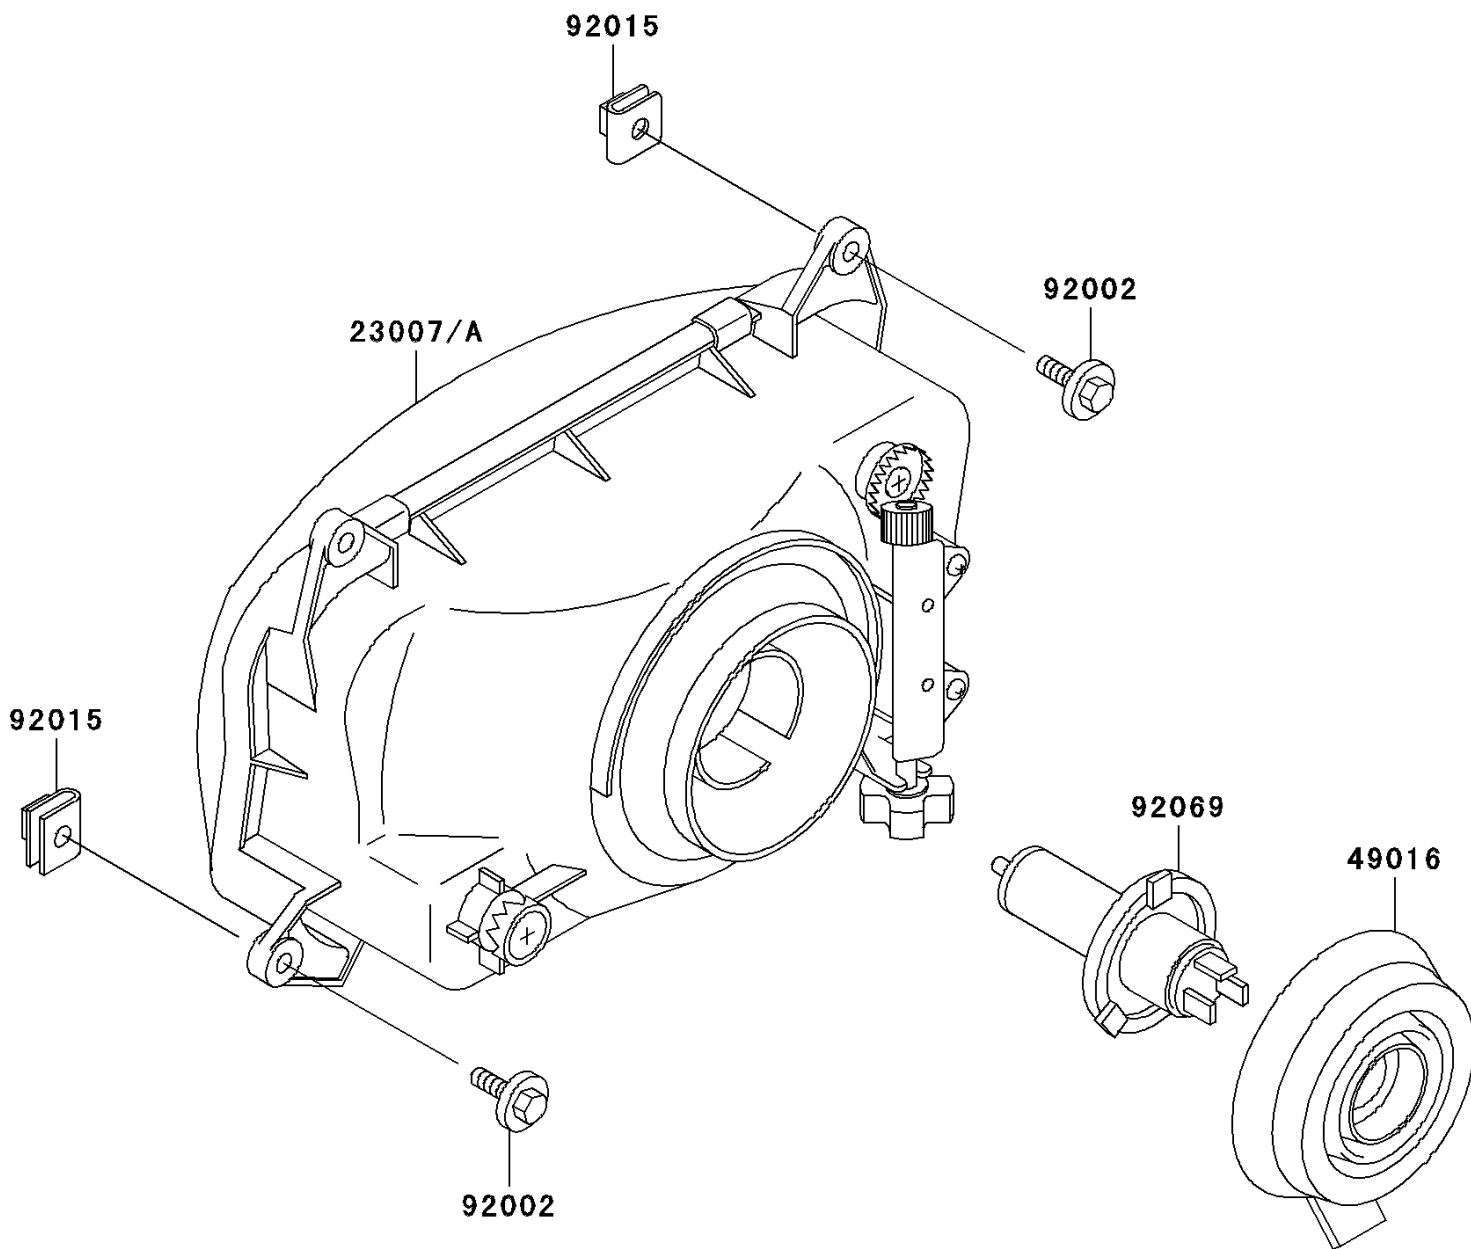

1999 NINJA® 500R PARTS DIAGRAM

Headlight(s)

F2710

1999 NINJA® 500R PARTS LIST

Headlight(s)

ITEM NAME	PART NUMBER	QUANTITY
LENS-COMP,HEAD LAMP (Ref # 23007)	23007-1311	1
COVER-SEAL,HEAD LAMP SOCKET (Ref # 49016)	49016-1137	1
BOLT,6X22 (Ref # 92002)	92002-1262	1
NUT,6MM (Ref # 92015)	92015-1602	1
BULB,12V 60/55W,H4 (Ref # 92069)	92069-1002	1