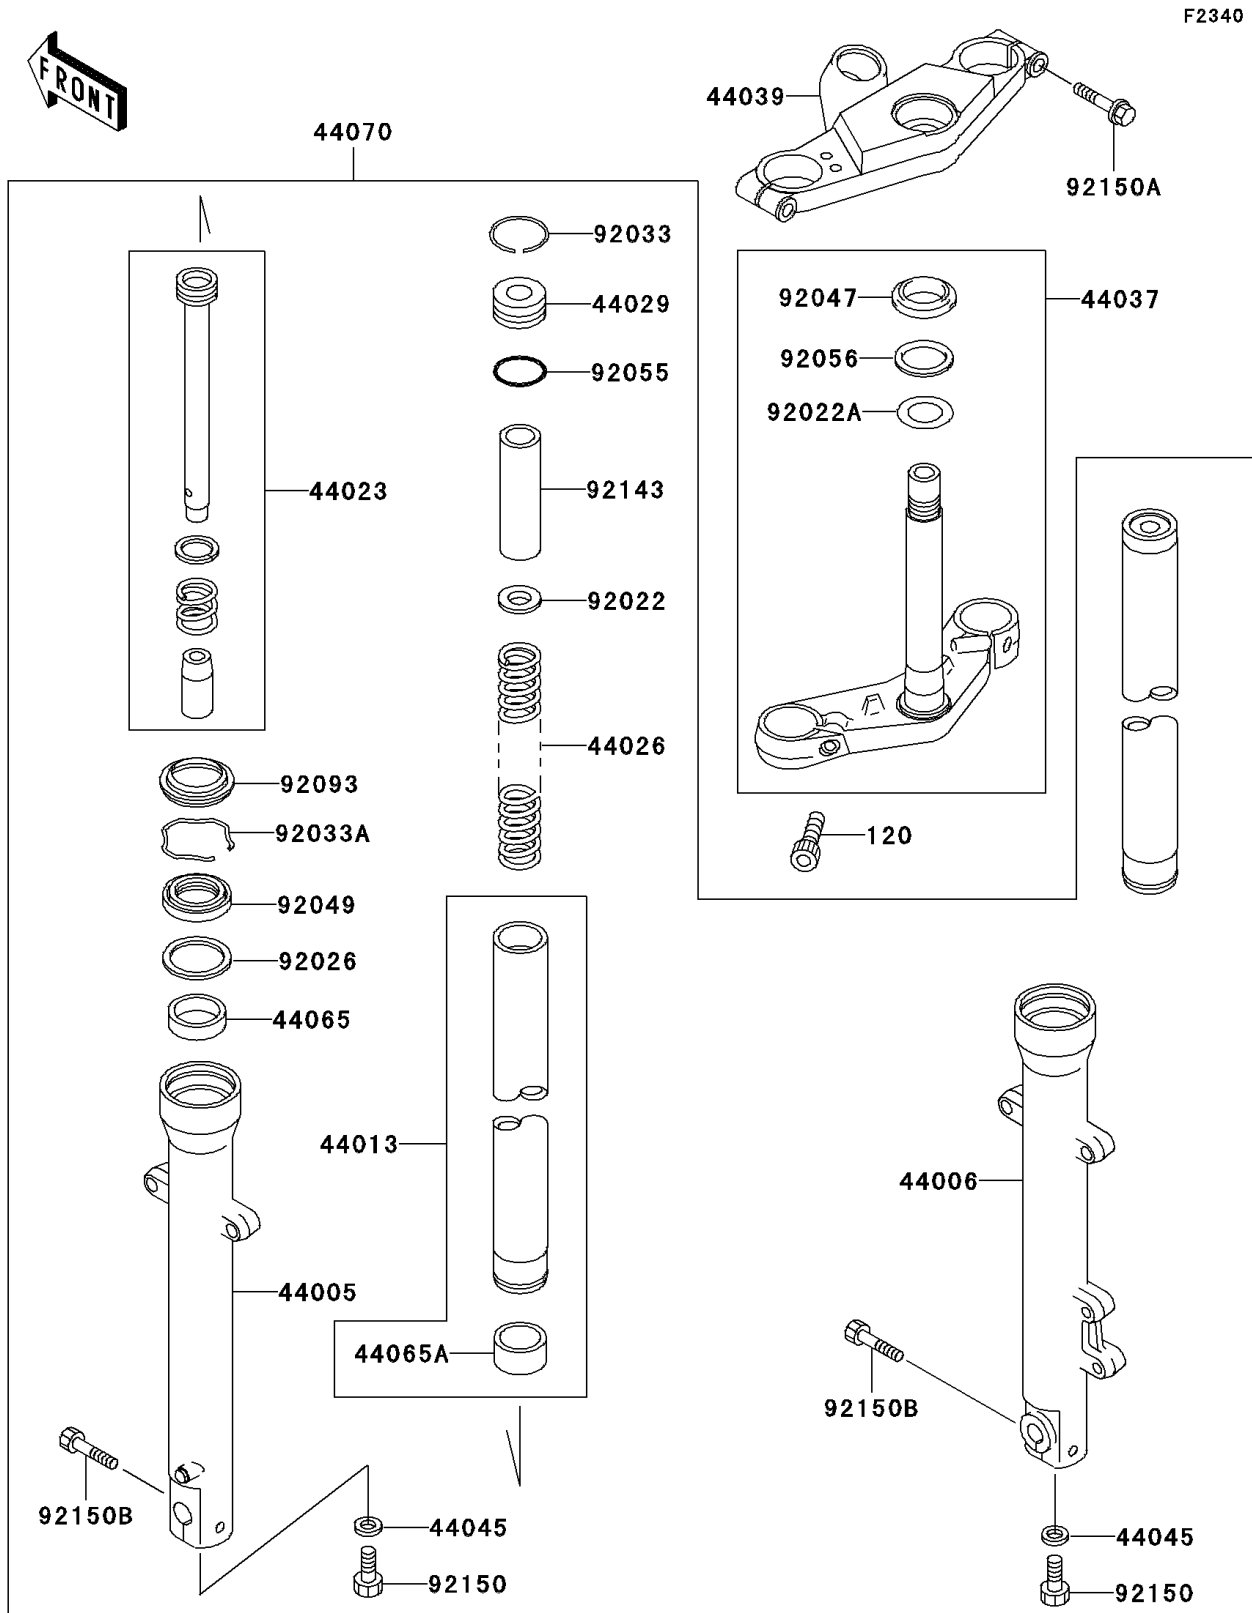

## 1999 NINJA® 500R PARTS DIAGRAM

Front Fork

## 1999 NINJA® 500R PARTS LIST

Front Fork

ITEM NAME	PART NUMBER	QUANTITY
BOLT-SOCKET,10X25 (Ref # 120)	120S1025	1
PIPE-LEFT FORK OUTER (Ref # 44005)	44005-1330	1
PIPE-RIGHT FORK OUTER (Ref # 44006)	44006-1330	1
PIPE-FORK INNER (Ref # 44013)	44013-1394	1
CYLINDER-COMP-FORK (Ref # 44023)	44023-1092	1
SPRING-FRONT FORK (Ref # 44026)	44026-1555	1
SEAT-FORK SPRING (Ref # 44029)	44029-1127	1
HOLDER-FORK UNDER (Ref # 44037)	44037-1319	1
HOLDER-FORK UPPER,BLACK (Ref # 44039)	44039-1246-10	1
GASKET,FORK CYLINDER BOLT (Ref # 44045)	44045-051	1
BUSHING-FRONT FORK (Ref # 44065)	44065-1109	1
BUSHING-FRONT FORK,INNER PIPE (Ref # 44065A)	44065-1110	1
DAMPER-ASSY,FORK (Ref # 44070)	44070-5174	1
WASHER (Ref # 92022)	92022-1879	1
WASHER,30.5X50X0.6 (Ref # 92022A)	92022-231	1
SPACER,FORK (Ref # 92026)	92026-1443	1
RING-SNAP (Ref # 92033)	92033-1236	1
RING-SNAP (Ref # 92033A)	92033-1286	1
RACE,STEERING STEM BEARING (Ref # 92047)	92047-012	1
SEAL-OIL,FORK OUTER (Ref # 92049)	92049-1421	1
RING-O,FORK SPRING SEAT (Ref # 92055)	92055-1384	1
SEAL-OIL,STEERING STEM (Ref # 92056)	92056-003	1
SEAL,FORK OUTER (Ref # 92093)	92093-1367	1
COLLAR,FORK,L=100 (Ref # 92143)	92143-1682	1
BOLT,SOCKET,8X18 (Ref # 92150)	92150-1432	1
BOLT (Ref # 92150A)	92150-1610	1
BOLT,SOCKET,8MM (Ref # 92150B)	92150-1613	1