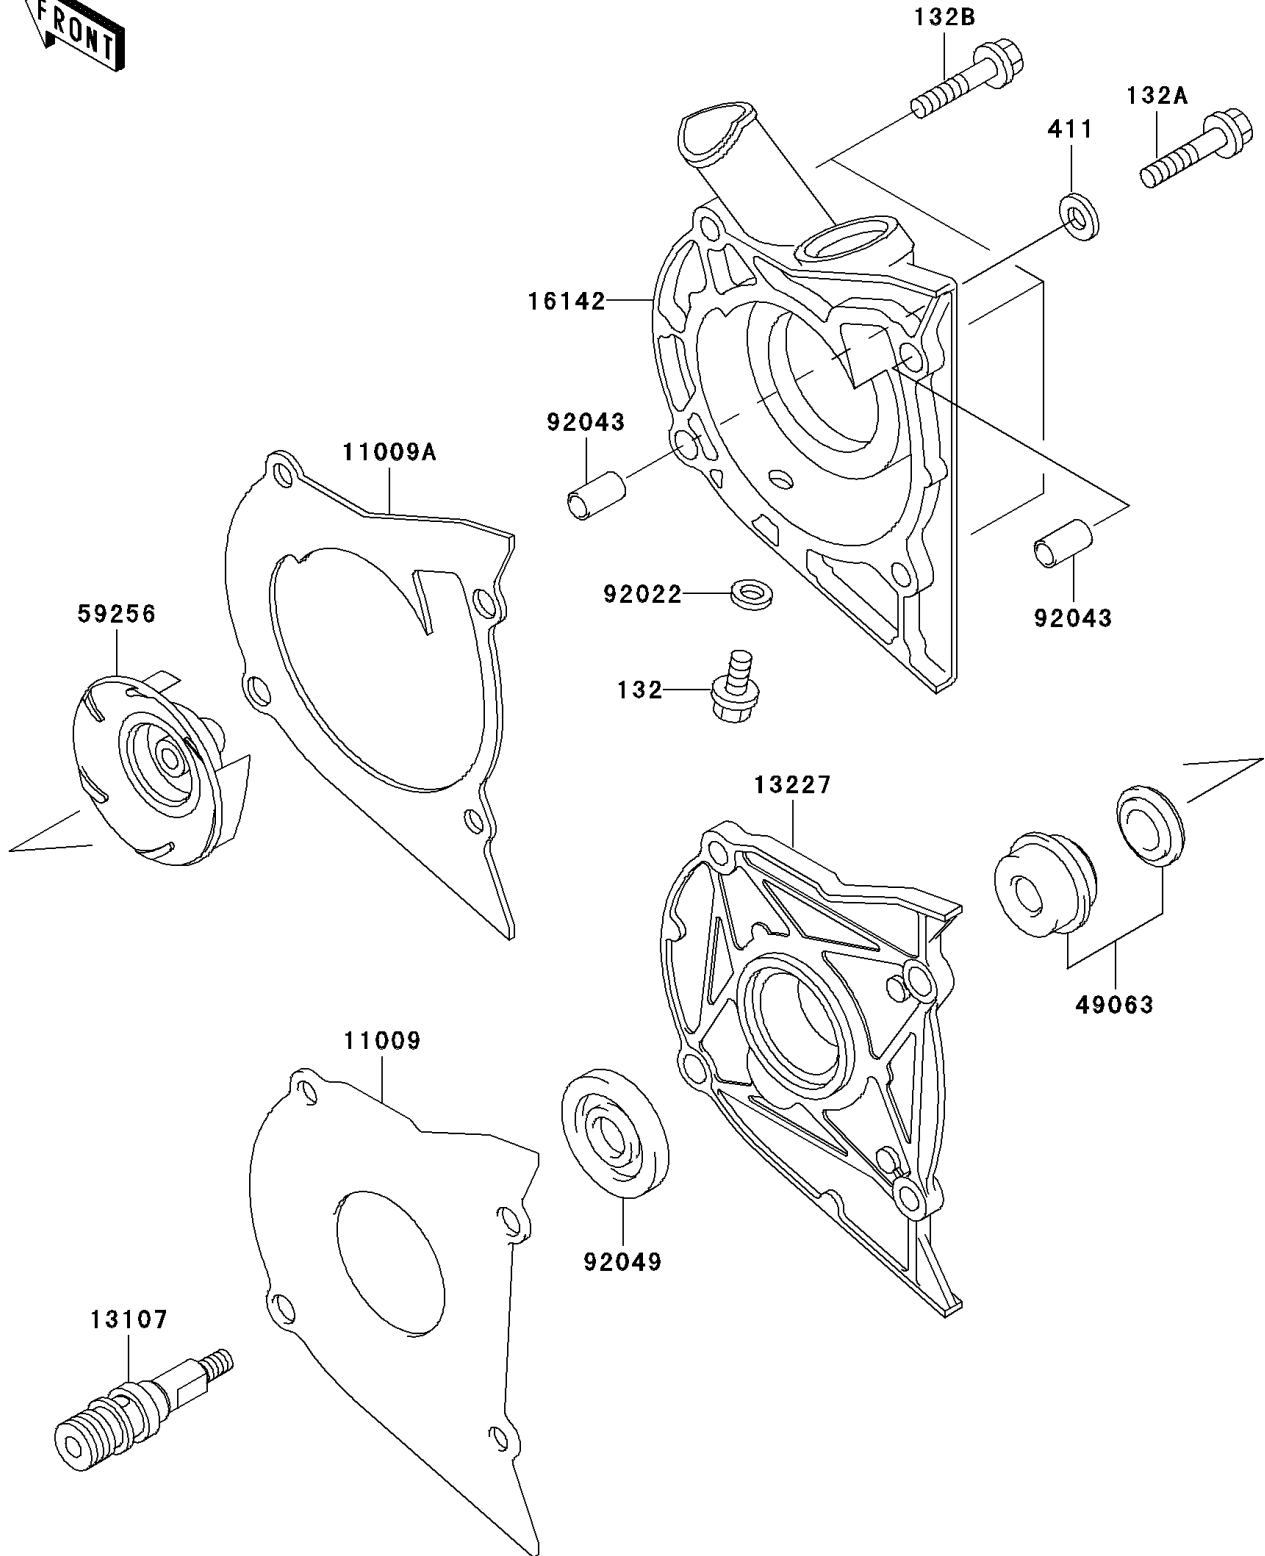

1999 NINJA® 500R PARTS DIAGRAM

Water Pump

E3031

1999 NINJA® 500R PARTS LIST

Water Pump

ITEM NAME	PART NUMBER	QUANTITY
BOLT-FLANGED-SMALL (Ref # 132)	132J0612	1
BOLT-FLANGED-SMALL (Ref # 132A)	132J0630	1
BOLT-FLANGED-SMALL (Ref # 132B)	132J0635	1
WASHER-PLAIN,6MM,BLACK (Ref # 411)	411F0600	1
GASKET,PUMP HOUSING (Ref # 11009)	11009-1838	1
GASKET,PUMP COVER (Ref # 11009A)	11009-1839	1
SHAFT,IMPELLER (Ref # 13107)	13107-1203	1
HOUSING,WATER PUMP (Ref # 13227)	13227-1064	1
COVER-PUMP (Ref # 16142)	16142-1073	1
SEAL-MECHANICAL (Ref # 49063)	49063-1054	1
IMPELLER (Ref # 59256)	59256-1060	1
WASHER,6.2X11X1 (Ref # 92022)	92022-304	1
PIN,6.2X8X14 (Ref # 92043)	92043-1263	1
SEAL-OIL,SC12365 (Ref # 92049)	92049-1215	1