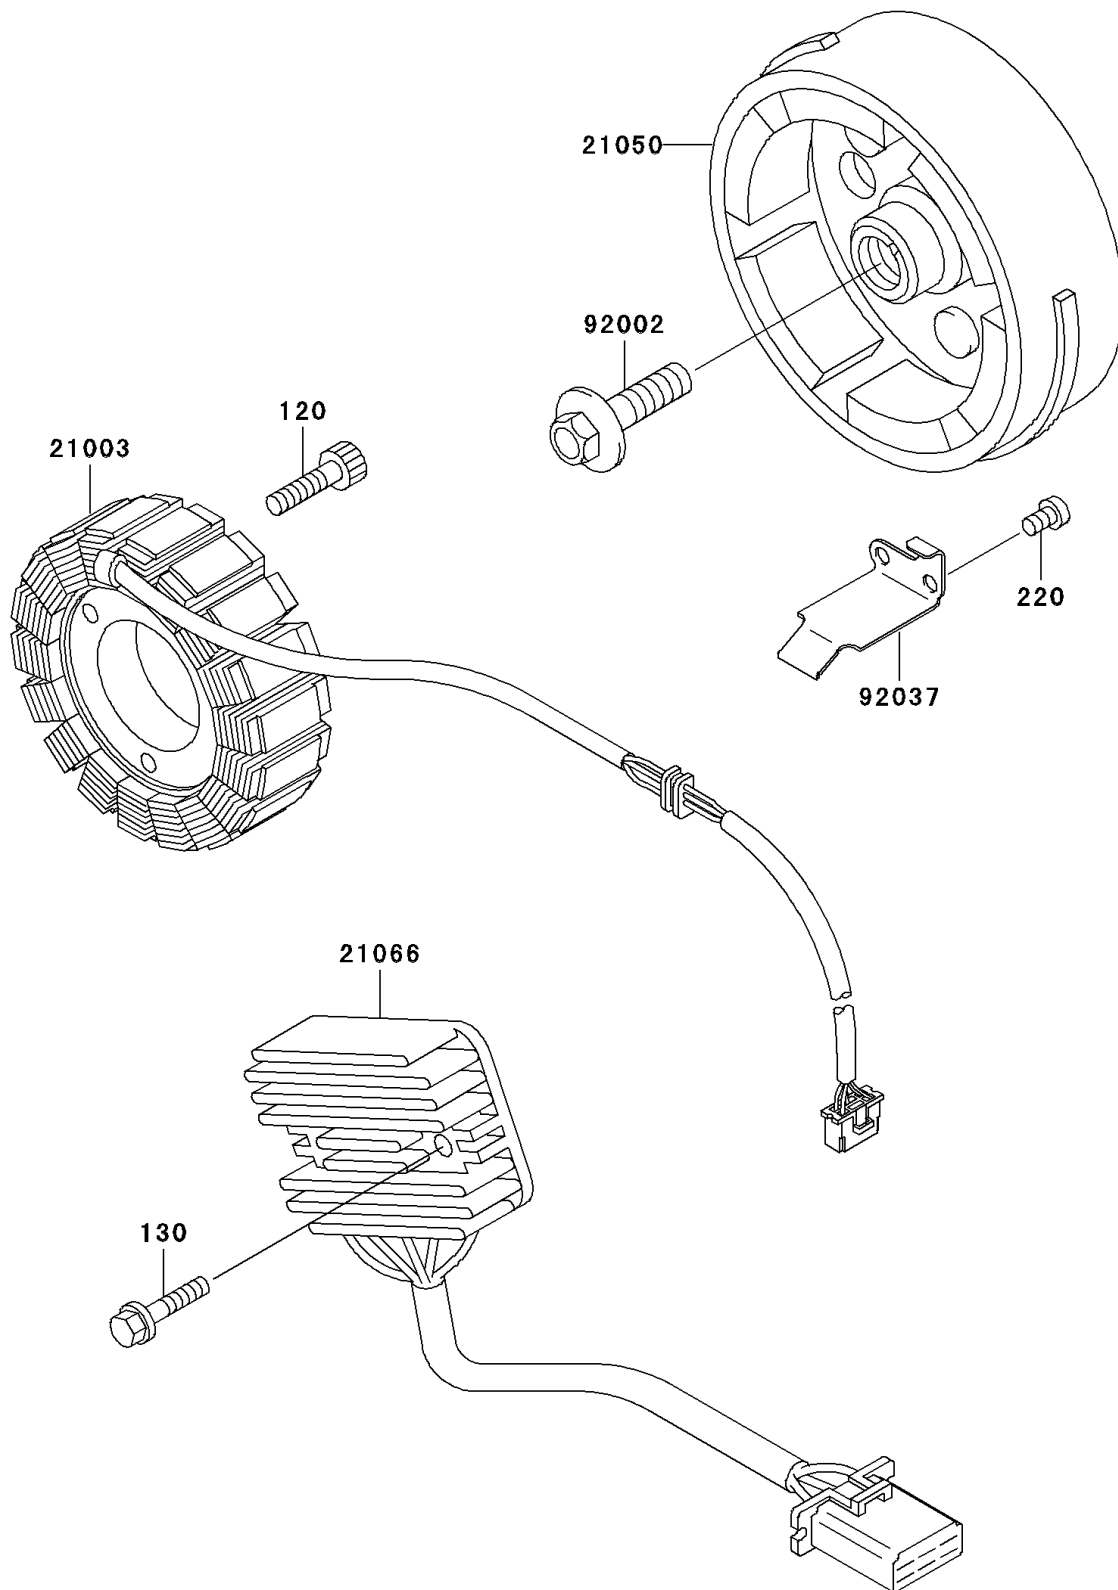

1999 NINJA® 500R PARTS DIAGRAM

Generator

E1810

1999 NINJA® 500R PARTS LIST

Generator

ITEM NAME	PART NUMBER	QUANTITY
BOLT-SOCKET,6X25 (Ref # 120)	120P0625	1
BOLT-FLANGED,6X25 (Ref # 130)	130B0625	1
SCREW-PAN-CROS (Ref # 220)	220B0510	1
STATOR (Ref # 21003)	21003-1123	1
FLYWHEEL (Ref # 21050)	21050-1162	1
REGULATOR-VOLTAGE (Ref # 21066)	21066-1030	1
BOLT,FLANGED,10X36 (Ref # 92002)	92002-1457	1
CLAMP,GENERATOR LEAD (Ref # 92037)	92037-1630	1