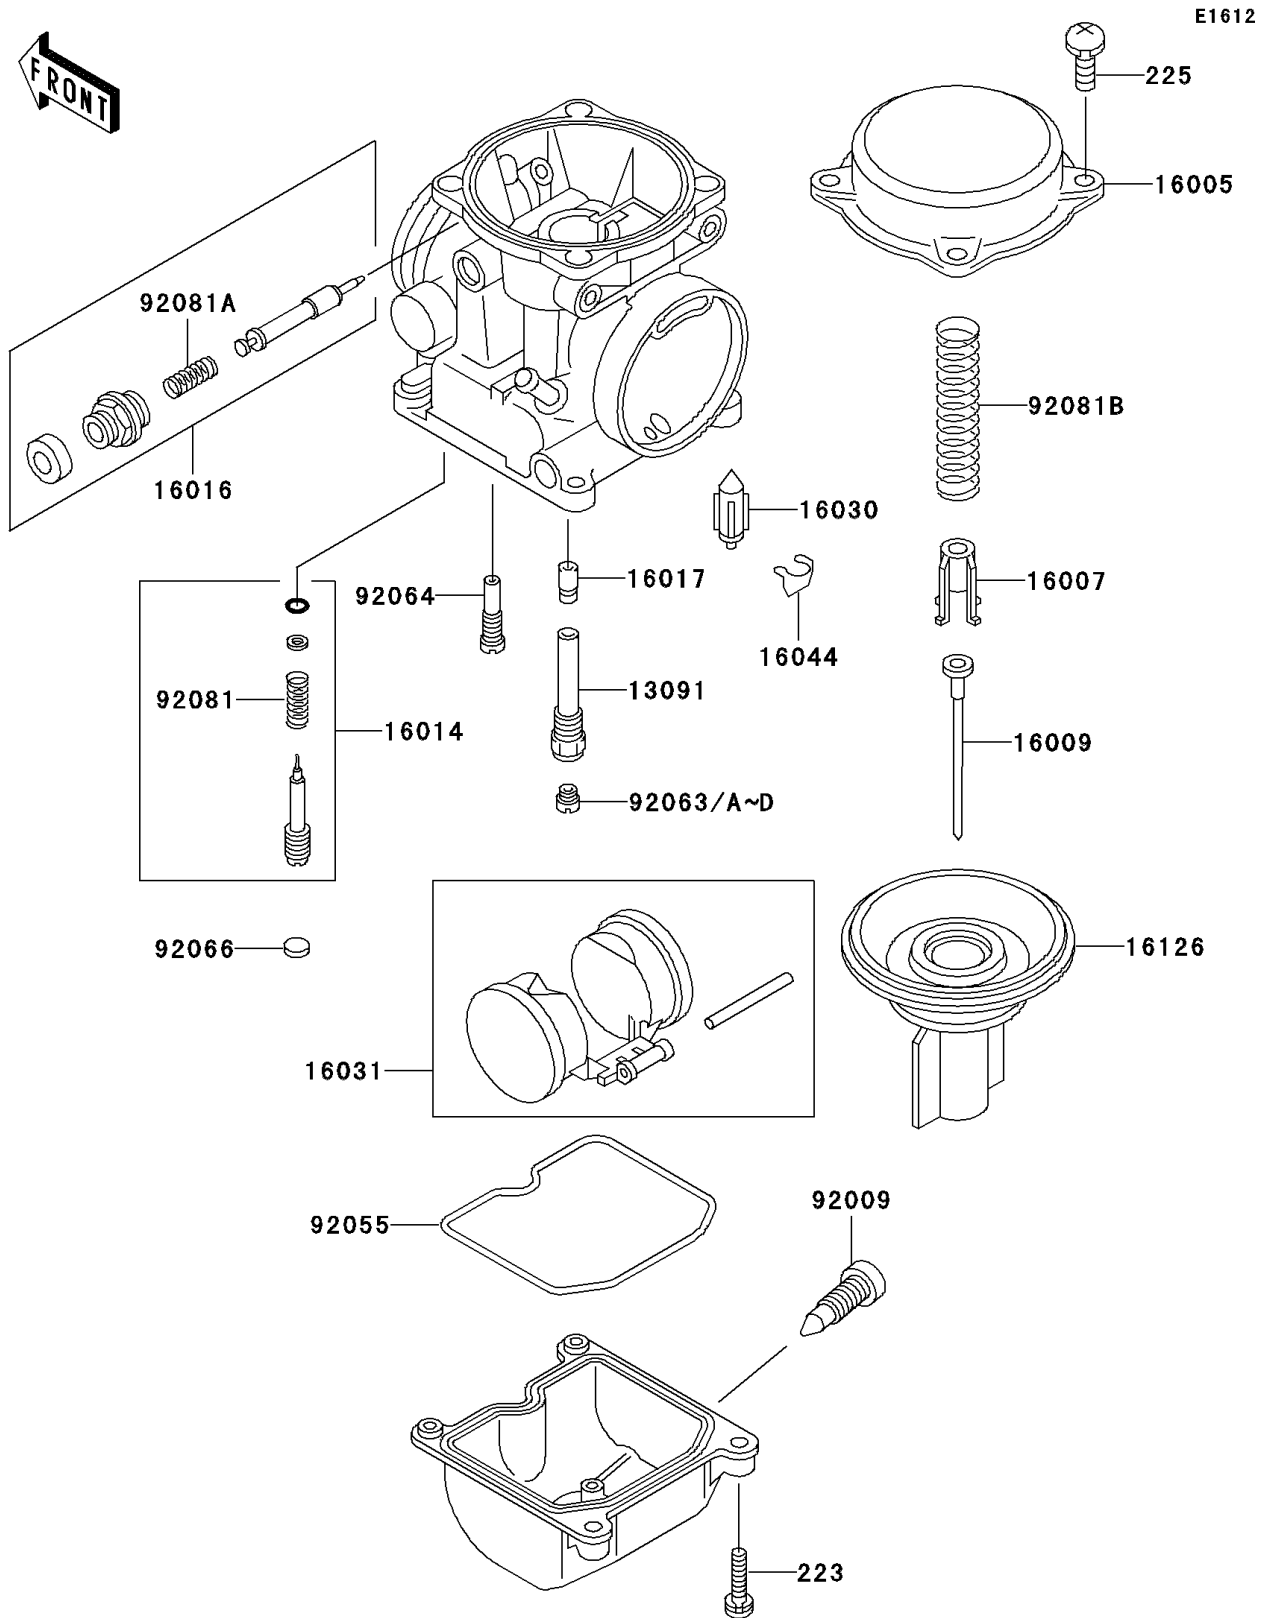

## 1999 NINJA® 500R PARTS DIAGRAM

Carburetor Parts

## 1999 NINJA® 500R PARTS LIST

### Carburetor Parts

ITEM NAME	PART NUMBER	QUANTITY
SCREW-PAN-WS-CROS (Ref # 223)	223C0416	1
SCREW-PAN-WSP-CROS (Ref # 225)	225C0418	1
HOLDER,NEEDLE JET (Ref # 13091)	13091-1406	1
TOP-CHAMBER,MIXING,27/60 (Ref # 16005)	16005-1057	1
SEAT-SPRING,VALVE (Ref # 16007)	16007-1117	1
NEEDLE-JET,N36N (Ref # 16009)	16009-1342	1
SCREW-PILOT AIR (Ref # 16014)	16014-1081	1
PLUNGER,STARTER (Ref # 16016)	16016-1090	1
JET-NEEDLE (Ref # 16017)	16017-1059	1
VALVE-FLOAT (Ref # 16030)	16030-1007	1
FLOAT (Ref # 16031)	16031-1077	1
CLAMP,FLOAT VALVE (Ref # 16044)	16044-007	1
VALVE,VACUUM,60PS (Ref # 16126)	16126-1173	1
SCREW,DRAIN,M6X0.75 (Ref # 92009)	92009-1551	1
RING-O,FLOAT CHAMBER (Ref # 92055)	92055-1222	1
JET-MAIN,#135 (Ref # 92063)	92063-1014	1
JET-MAIN,#125 (Ref # 92063A)	92063-1069	1
JET-MAIN,#128 (Ref # 92063B)	92063-1074	1
JET-MAIN,#130 (Ref # 92063C)	92063-1075	1
JET-MAIN,#132 (Ref # 92063D)	92063-1076	1
JET-PILOT,#35 (Ref # 92064)	92064-1101	1
PLUG,PILOT AIR SCREW,6.9X2 (Ref # 92066)	92066-1051	1
SPRING,PILOT ADJUST SCREW (Ref # 92081)	92081-1002	1
SPRING,STARTER PLUNGER (Ref # 92081A)	92081-1761	1
SPRING,VACUUM VALVE (Ref # 92081B)	92081-1874	1