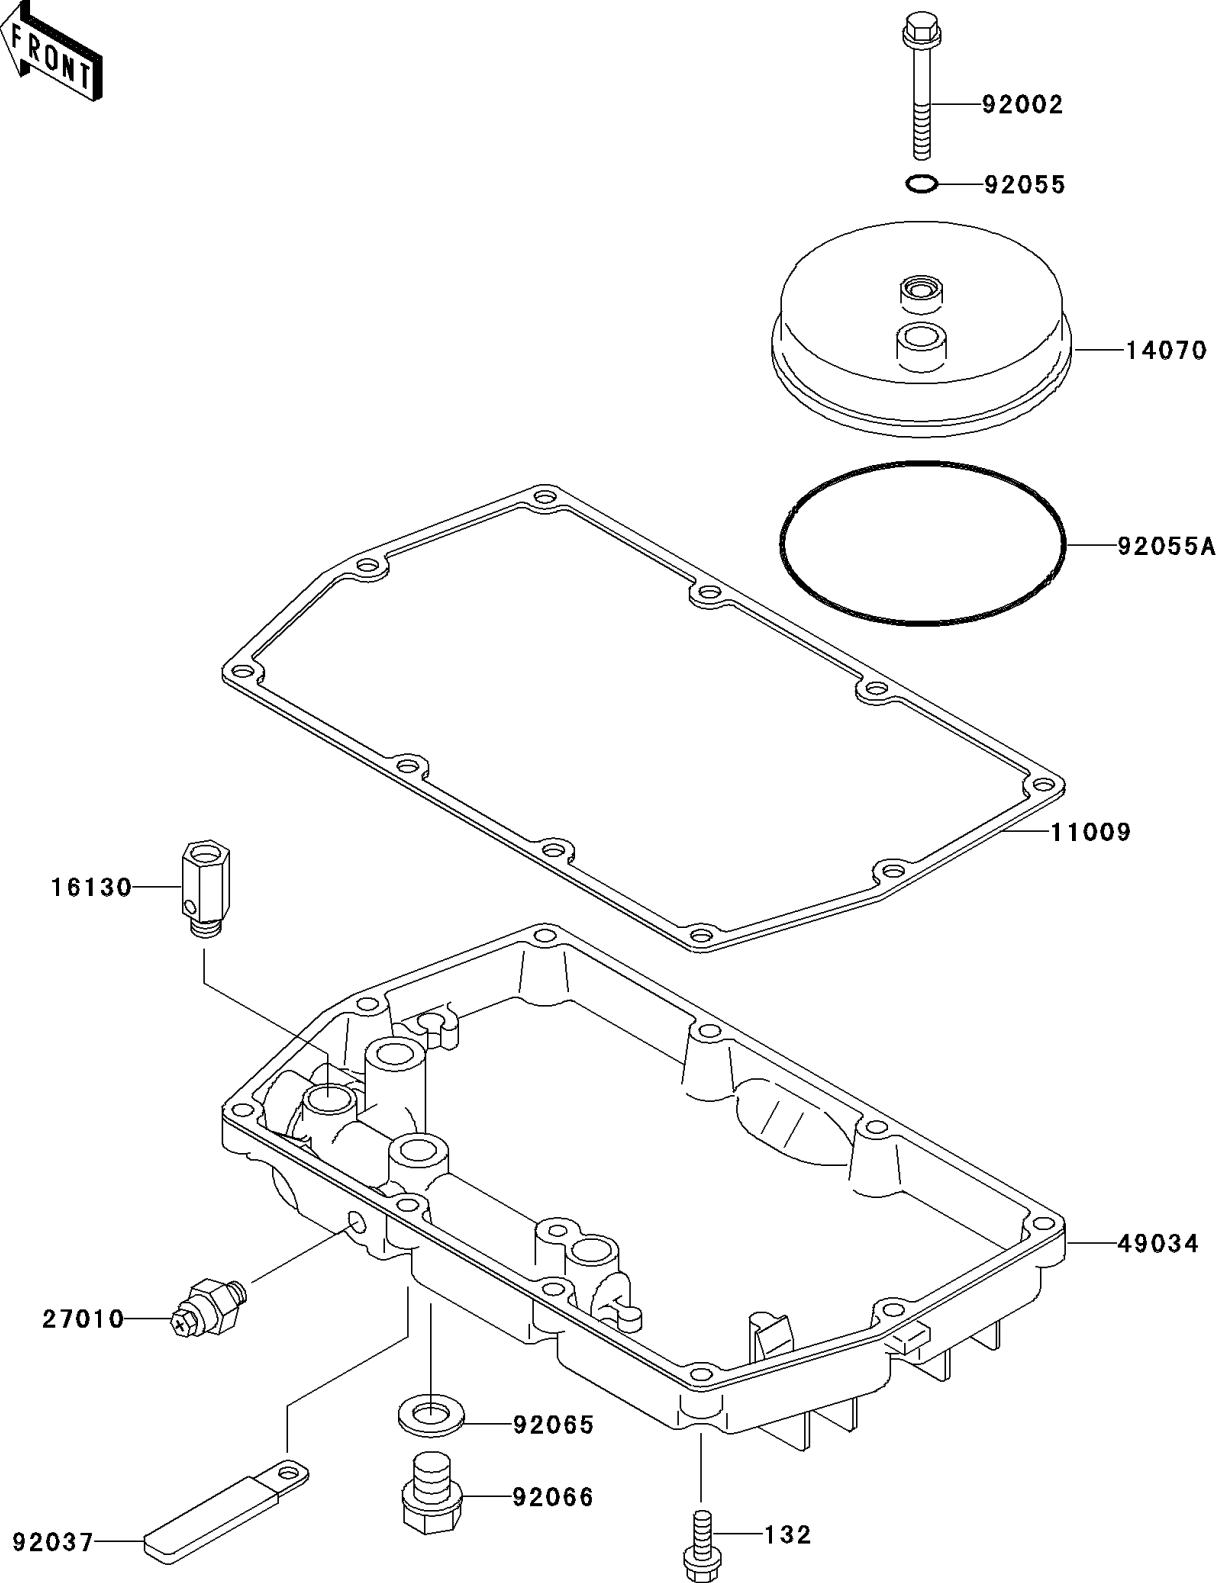

1999 NINJA® 500R PARTS DIAGRAM

Breather Cover/Oil Pan

E1432

1999 NINJA® 500R PARTS LIST

Breather Cover/Oil Pan

ITEM NAME	PART NUMBER	QUANTITY
BOLT-FLANGED-SMALL (Ref # 132)	132Y0625	1
GASKET,OIL PAN (Ref # 11009)	11009-1837	1
BODY-BREATHER (Ref # 14070)	14070-1067	1
VALVE-ASSY-RELIEF (Ref # 16130)	16130-1001	1
SWITCH,OIL PRESSURE (Ref # 27010)	27010-1313	1
PAN-OIL (Ref # 49034)	49034-1108	1
BOLT,6X45 (Ref # 92002)	92002-1069	1
CLAMP (Ref # 92037)	92037-1679	1
RING-O,6MM (Ref # 92055)	92055-1089	1
RING-O,BREATHER BODY (Ref # 92055A)	92055-1284	1
GASKET,12X22X2,DRAIN PLUG (Ref # 92065)	92065-097	1
PLUG,OIL DRAIN,12X15 (Ref # 92066)	92066-1174	1