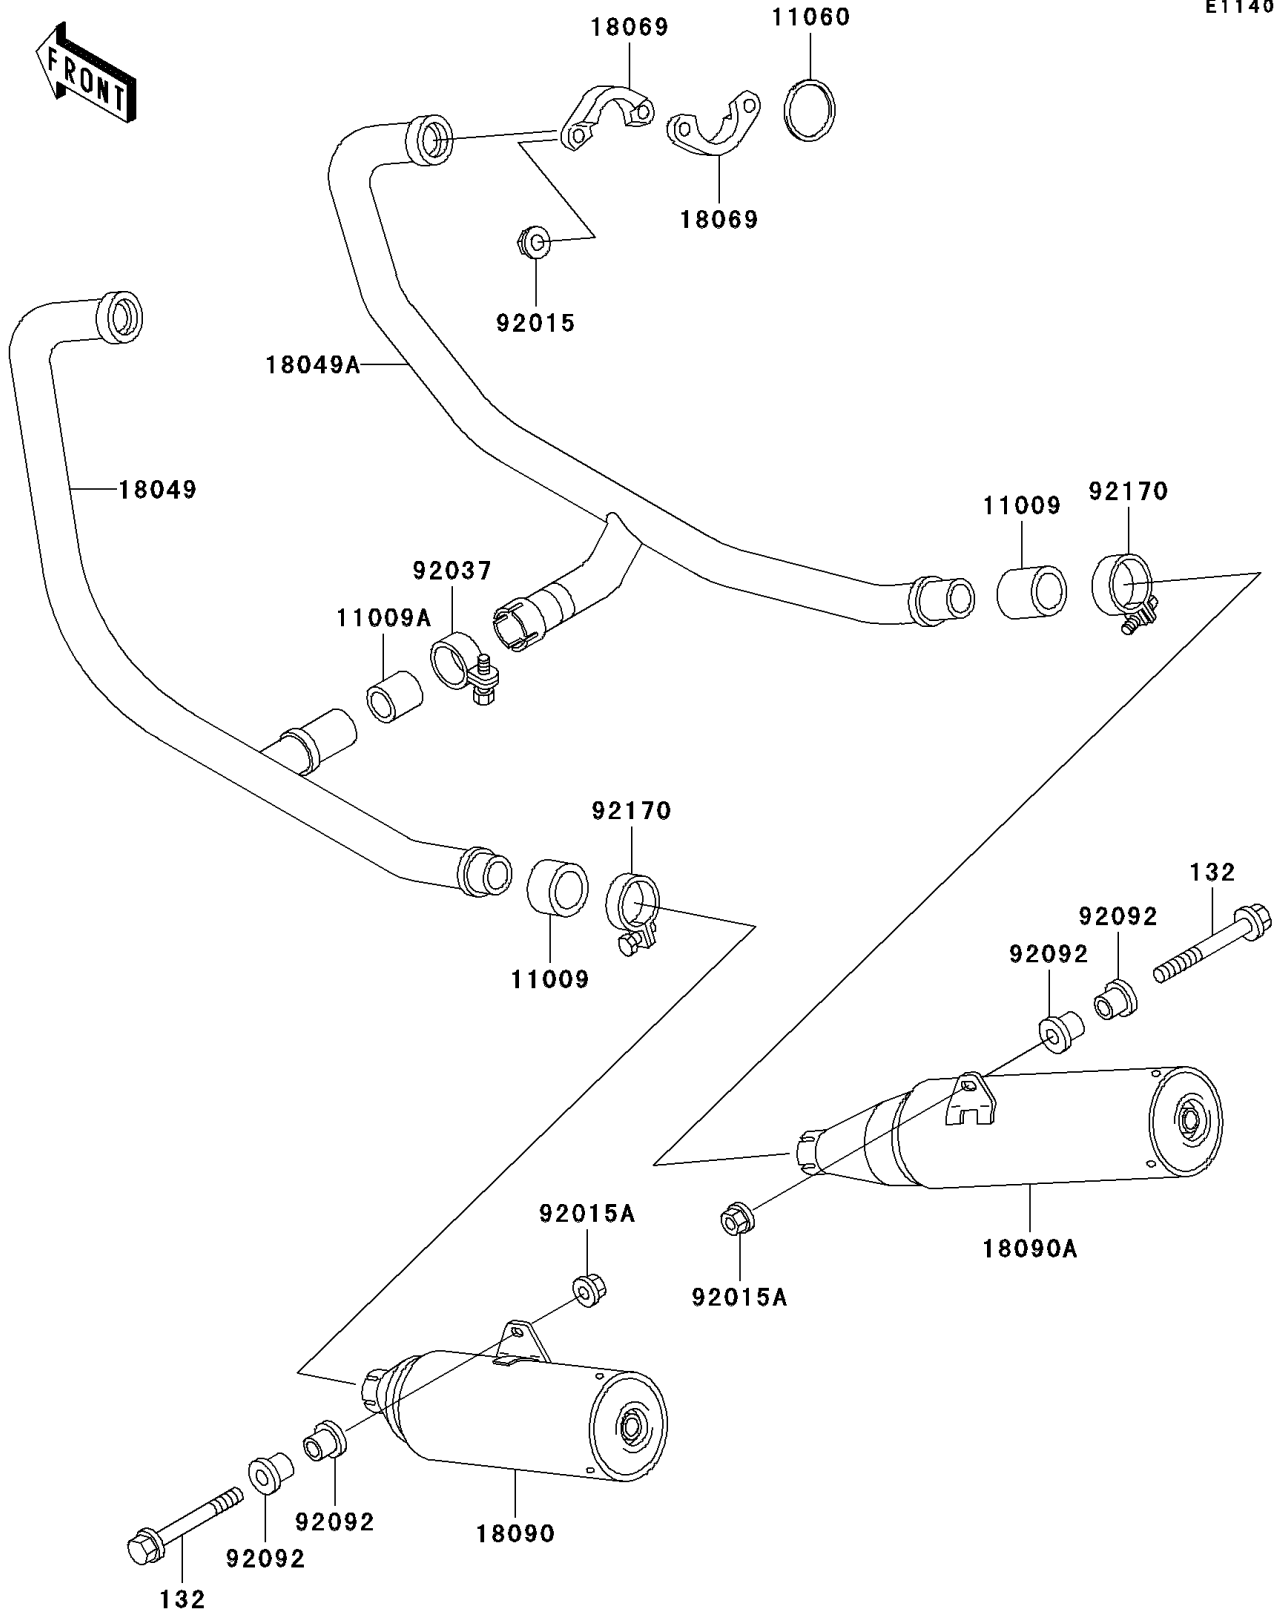

1999 NINJA® 500R PARTS DIAGRAM

Muffler(s)

E1140

1999 NINJA® 500R PARTS LIST

Muffler(s)

ITEM NAME	PART NUMBER	QUANTITY
BOLT-FLANGED-SMALL (Ref # 132)	132J1065	1
GASKET,EXHAUST PIPE CONNECTING (Ref # 11009)	11009-1667	1
GASKET,MUFFLER CONNECTING (Ref # 11009A)	11009-1865	1
GASKET,EXHAUST PIPE HOLDER (Ref # 11060)	11060-1764	1
PIPE-EXHAUST,LH (Ref # 18049)	18049-1402	1
PIPE-EXHAUST,RH (Ref # 18049A)	18049-1403	1
HOLDER-EXHAUST PIPE (Ref # 18069)	18069-1122	1
BODY-COMP-MUFFLER,LH (Ref # 18090)	18090-1331	1
BODY-COMP-MUFFLER,RH (Ref # 18090A)	18090-1332	1
NUT,CAP,8MM,BLACK (Ref # 92015)	92015-1174	1
NUT,FLANGED,10MM (Ref # 92015A)	92015-1387	1
CLAMP,39.5MM (Ref # 92037)	92037-1792	1
BUSHING-RUBBER,MUFFLER FITTING (Ref # 92092)	92092-010	1
CLAMP (Ref # 92170)	92170-1469	1