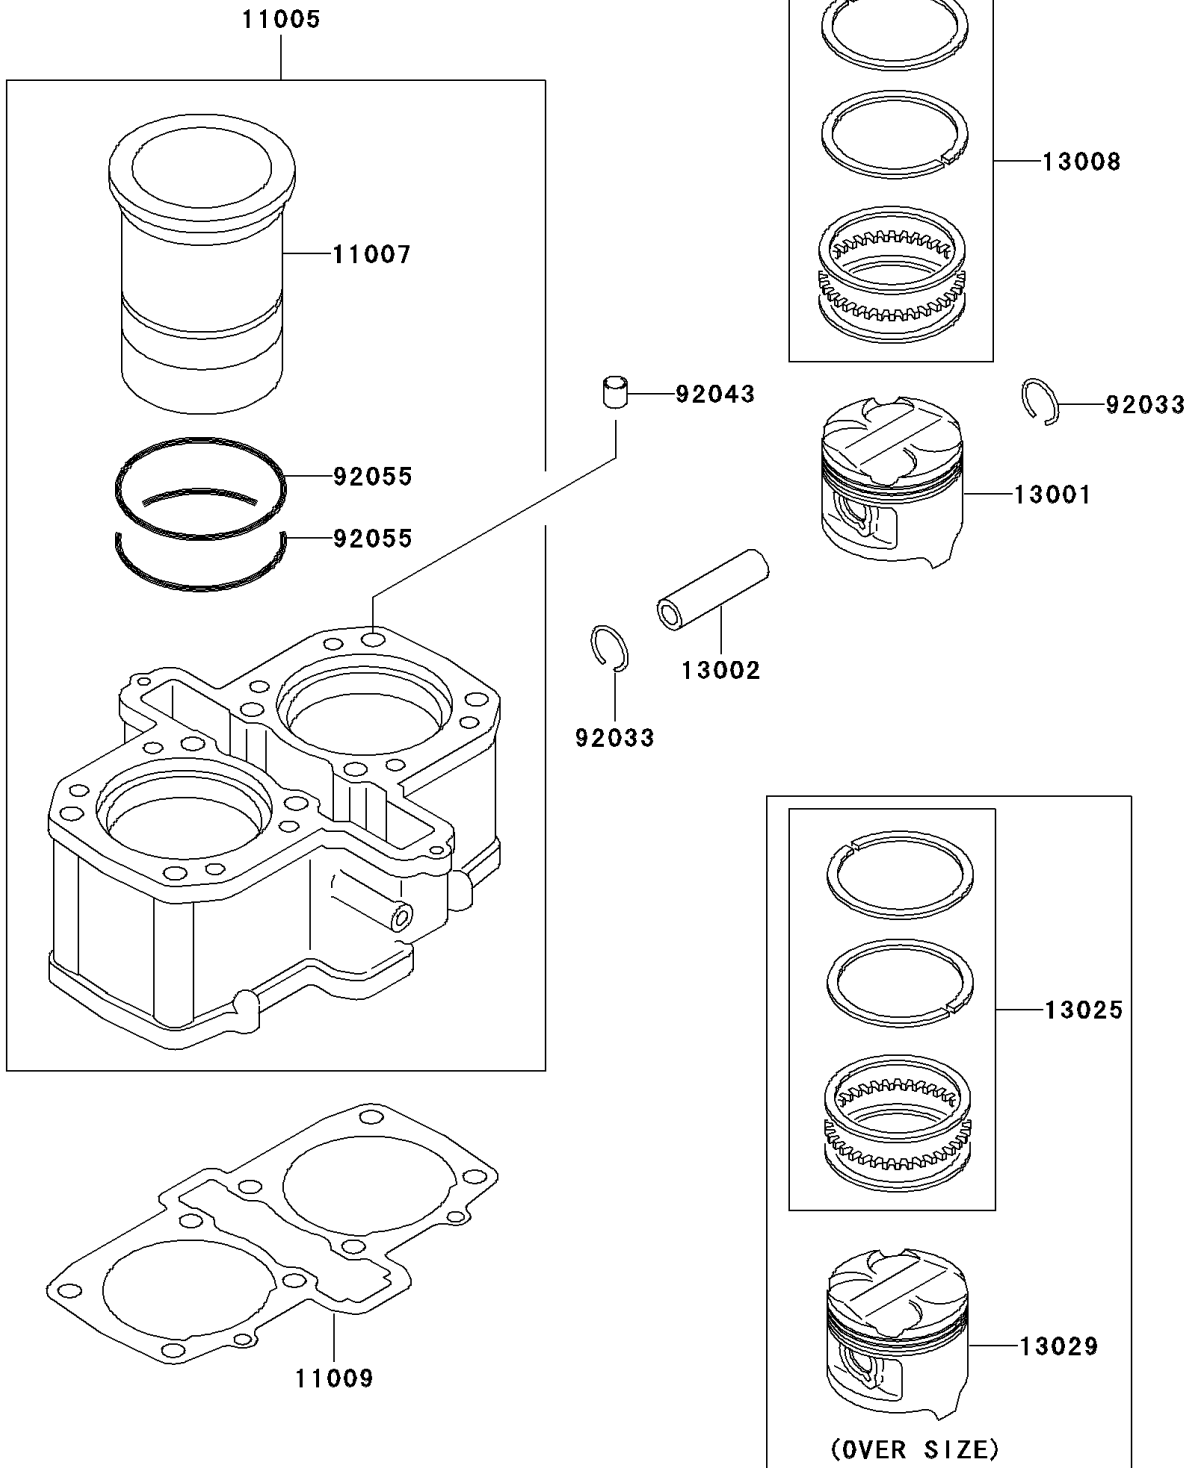

## 1999 NINJA® 500R PARTS DIAGRAM

Cylinder/Piston(s)

E1120

## 1999 NINJA® 500R PARTS LIST

Cylinder/Piston(s)

ITEM NAME	PART NUMBER	QUANTITY
CYLINDER-ENGINE (Ref # 11005)	11005-1517	1
LINER-CYLINDER (Ref # 11007)	11007-1096	1
GASKET,CYLINDER BASE (Ref # 11009)	11009-1640	1
PISTON-ENGINE,STD (Ref # 13001)	13001-1251	1
PIN-PISTON (Ref # 13002)	13002-1058	1
RING-SET-PISTON,STD (Ref # 13008)	13008-1084	1
RING-SET-PISTON L,O/S 0.50 (Ref # 13025)	13025-1084	1
PISTON-ENGINE L,O/S 0.50 (Ref # 13029)	13029-1160	1
RING-SNAP,20.5X1.2 (Ref # 92033)	92033-1099	1
PIN,11.5X14X14 (Ref # 92043)	92043-1279	1
RING-O (Ref # 92055)	92055-1247	1