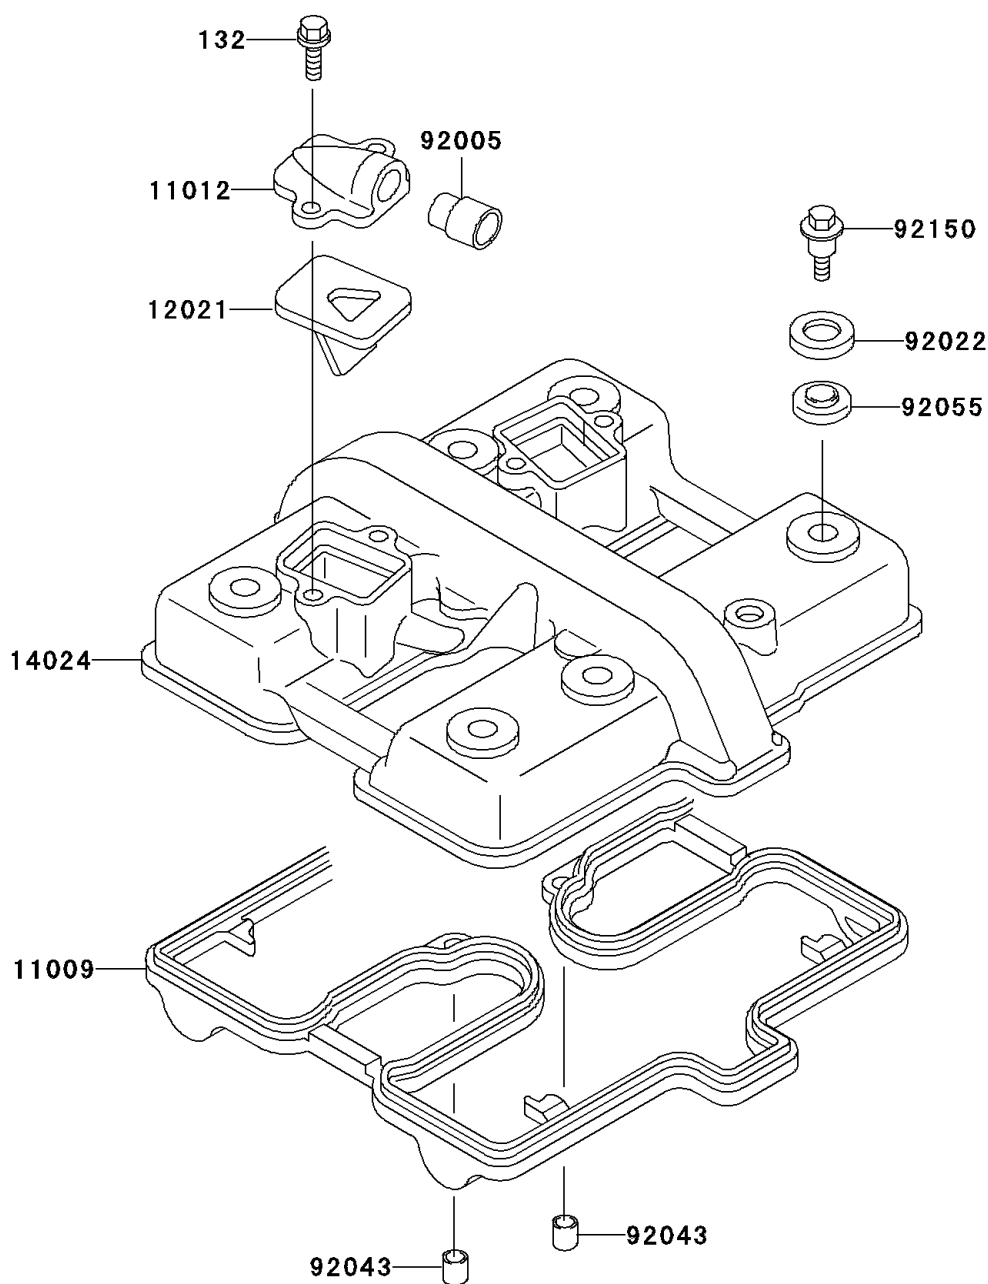

## 1999 NINJA® 500R PARTS DIAGRAM

Cylinder Head Cover

E1112

## 1999 NINJA® 500R PARTS LIST

Cylinder Head Cover

ITEM NAME	PART NUMBER	QUANTITY
BOLT-FLANGED-SMALL (Ref # 132)	132J0616	1
GASKET,CYLINDER HEAD COVER (Ref # 11009)	11009-1483	1
CAP,REED VALVE (Ref # 11012)	11012-1310	1
VALVE-ASSY-REED (Ref # 12021)	12021-1026	1
COVER,CYLINDER HEAD (Ref # 14024)	14024-1397	1
FITTING,REED VALVE (Ref # 92005)	92005-1006	1
WASHER,HEAD COVER BOLT (Ref # 92022)	92022-1487	1
PIN,DOWEL,8X10 (Ref # 92043)	92043-1302	1
RING-O,HEAD COVER BOLT (Ref # 92055)	92055-1225	1
BOLT,HEAD COVER (Ref # 92150)	92150-1447	1