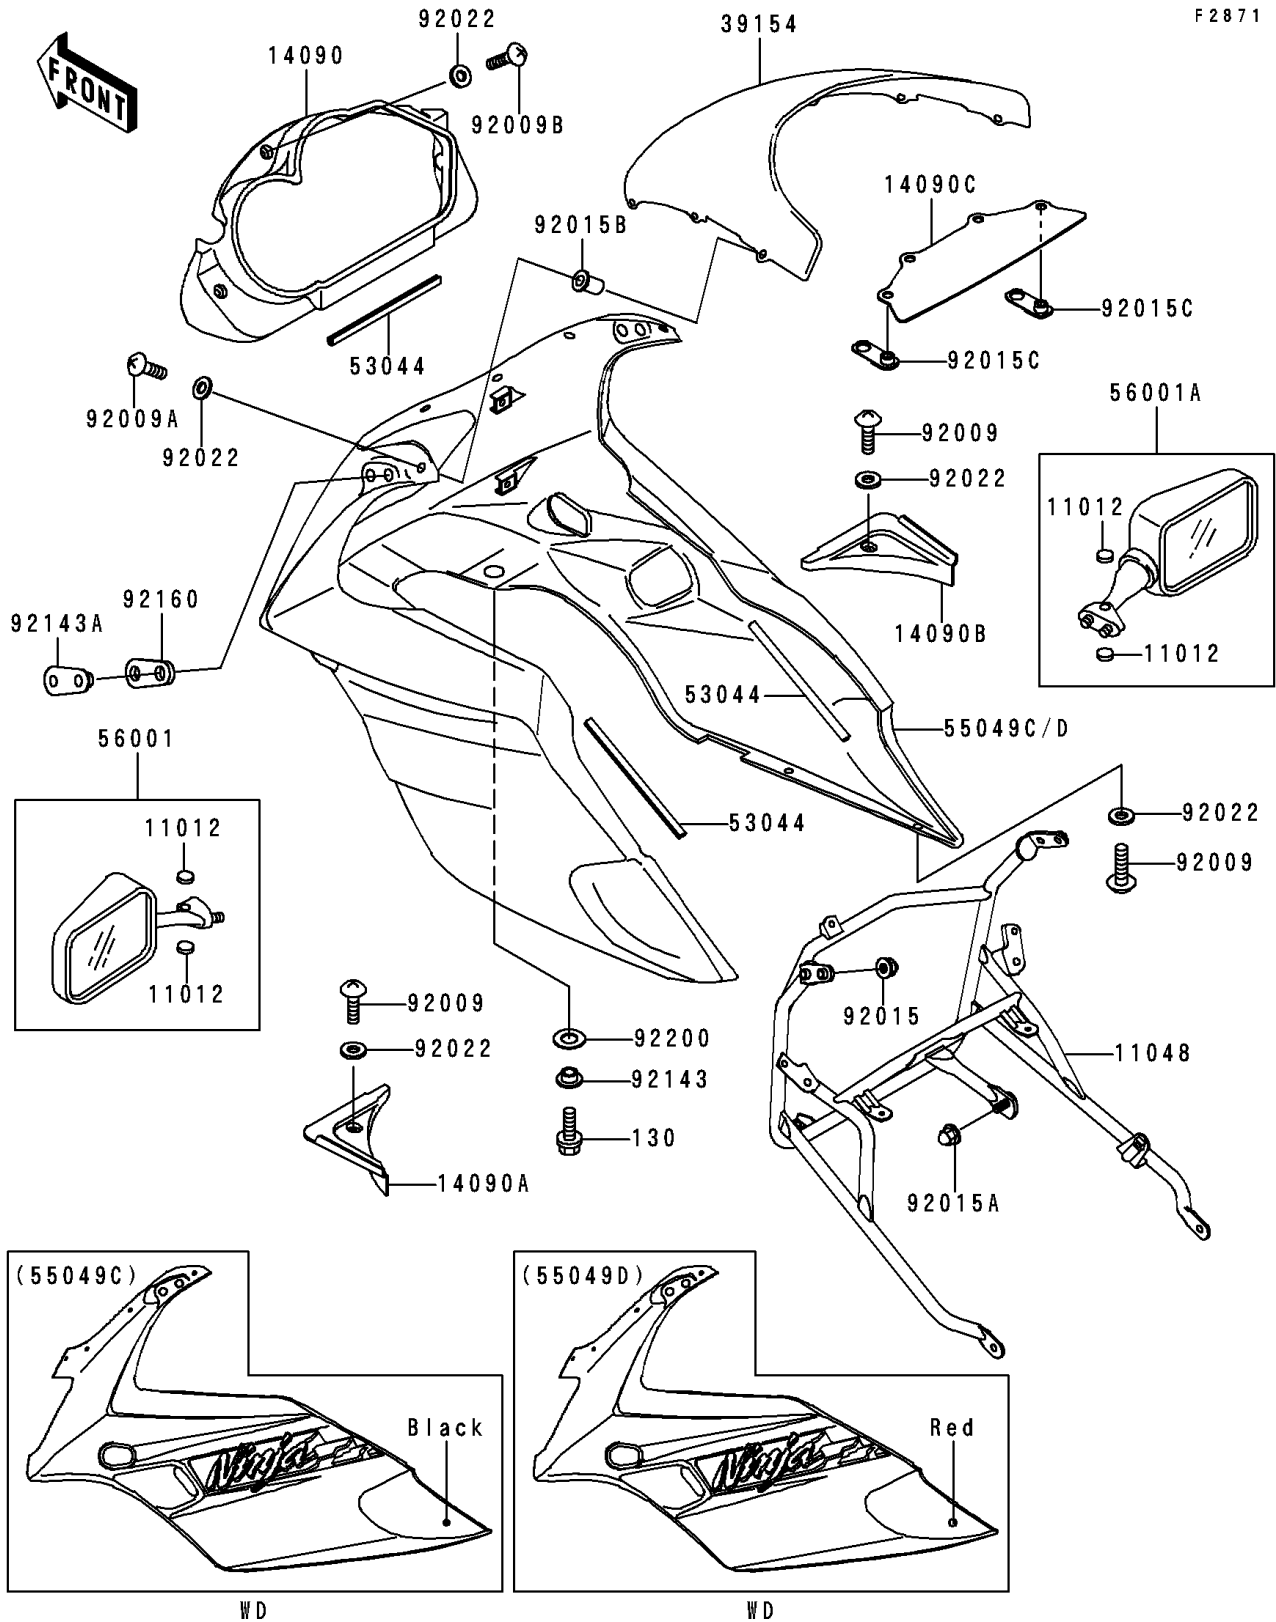

1994 NINJA® 500 PARTS DIAGRAM

Cowling(EX500-D1)

F2871

1994 NINJA® 500 PARTS LIST

Cowling(EX500-D1)

ITEM NAME	PART NUMBER	QUANTITY
BOLT-FLANGED (Ref # 130)	130J0620	1
CAP,MIRROR (Ref # 11012)	11012-1818	1
BRACKET,UPP COWLING (Ref # 11048)	11048-1368	1
COVER,INNER COWLING,CNT (Ref # 14090)	14090-1397	1
COVER,INNER COWLING,LH (Ref # 14090A)	14090-1398	1
COVER,INNER COWLING,RH (Ref # 14090B)	14090-1399	1
COVER,WINDSHIELD (Ref # 14090C)	14090-1488	1
WINDSHIELD (Ref # 39154)	39154-1125	1
TRIM,L=157 (Ref # 53044)	53044-1276	1
COWLING.,UPP,P.P.BLACK MICA (Ref # 55049C)	55049-5257-20	1
COWLING.,UPP.C.W.RED (Ref # 55049D)	55049-5258-H3	1
MIRROR-ASSY,LH,EBONY (Ref # 56001)	56001-1376-6C	1
MIRROR-ASSY,RH,EBONY (Ref # 56001A)	56001-1377-6C	1
SCREW,TAPPING,5X15 (Ref # 92009)	92009-1479	1
SCREW,5X16 (Ref # 92009A)	92009-1654	1
SCREW,5X22 (Ref # 92009B)	92009-1660	1
NUT,CAP,6MM,BLACK (Ref # 92015)	92015-1170	1
NUT,CAP,8MM,BLACK (Ref # 92015A)	92015-1174	1
NUT,WELL,5MM (Ref # 92015B)	92015-1757	1
NUT (Ref # 92015C)	92015-1949	1
WASHER,NYLON,5.3X11.5X1.5 (Ref # 92022)	92022-1521	1
COLLAR,L=6.6 (Ref # 92143)	92143-1088	1
COLLAR (Ref # 92143A)	92143-1699	1
DAMPER,MIRROR (Ref # 92160)	92160-1089	1
WASHER,10.3X20X1 (Ref # 92200)	92200-1013	1