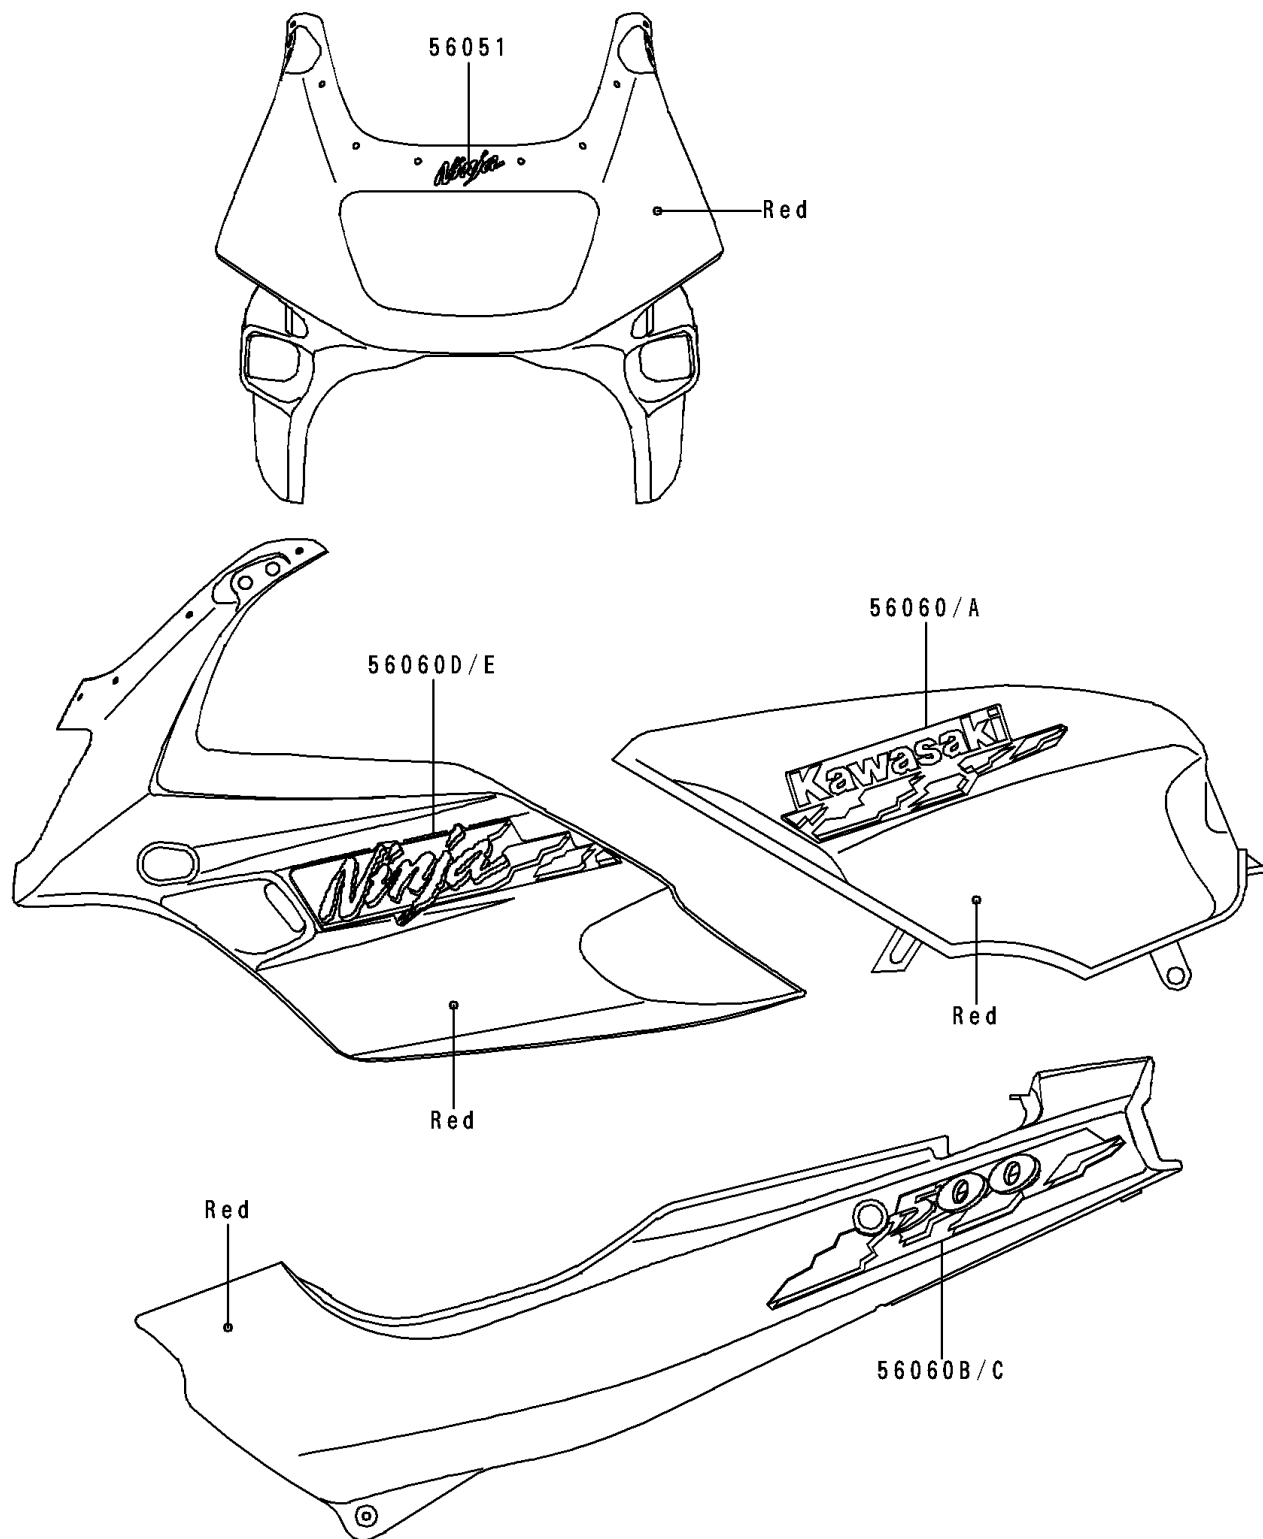

## 1994 NINJA® 500 PARTS DIAGRAM

Decals(Red)(EX500-D1)

F2861

## 1994 NINJA® 500 PARTS LIST

Decals(Red)(EX500-D1)

ITEM NAME	PART NUMBER	QUANTITY
MARK,NINJA (Ref # 56051)	56051-1139	1
PATTERN,FUEL TANK,LH (Ref # 56060)	56060-1844	1
PATTERN,FUEL TANK,RH (Ref # 56060A)	56060-1845	1
PATTERN,SIDE COVER,LH (Ref # 56060B)	56060-1846	1
PATTERN,SIDE COVER,RH (Ref # 56060C)	56060-1847	1
PATTERN,UPP COWLING,LH (Ref # 56060D)	56060-1848	1
PATTERN,UPP COWLING,RH (Ref # 56060E)	56060-1849	1