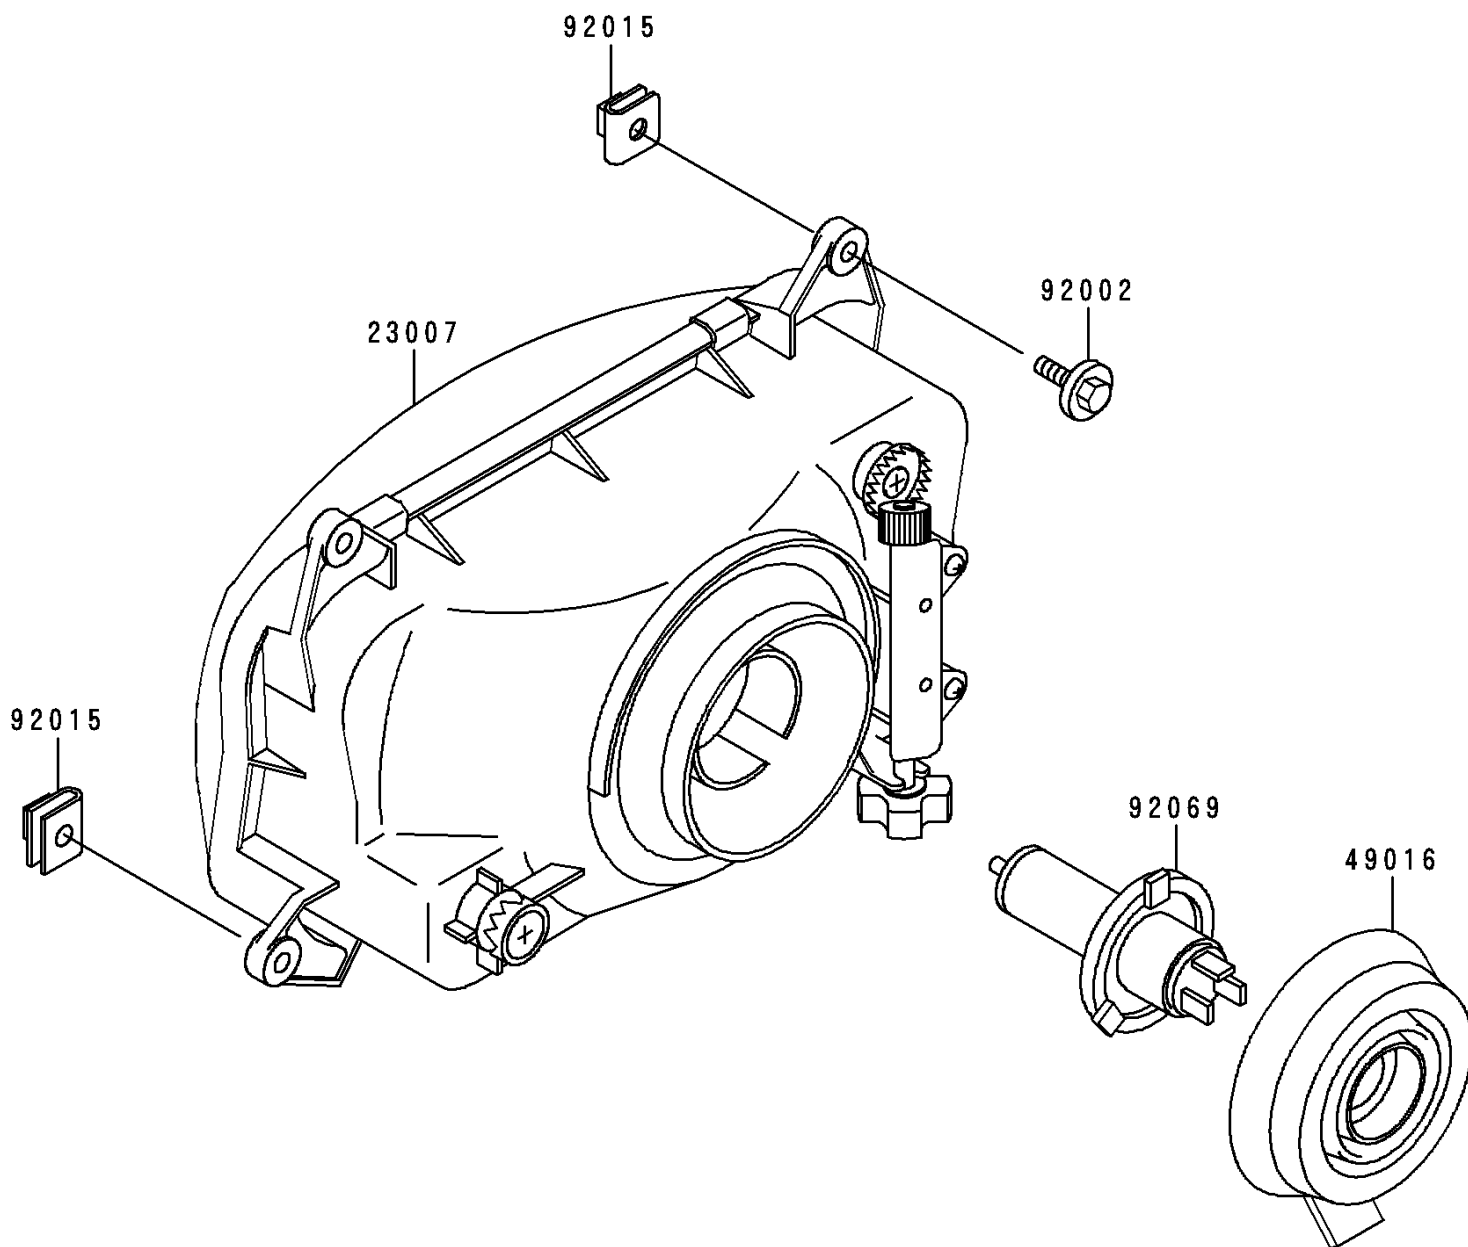

1994 NINJA® 500 PARTS DIAGRAM

Headlight(s)

F2710

1994 NINJA® 500 PARTS LIST

Headlight(s)

ITEM NAME	PART NUMBER	QUANTITY
LENS-COMP,HEAD LAMP (Ref # 23007)	23007-1311	1
COVER-SEAL,HEAD LAMP SOCKET (Ref # 49016)	49016-1137	1
BOLT,6X22 (Ref # 92002)	92002-1262	1
NUT,6MM (Ref # 92015)	92015-1602	1
BULB,12V 60/55W,H4 (Ref # 92069)	92069-1002	1