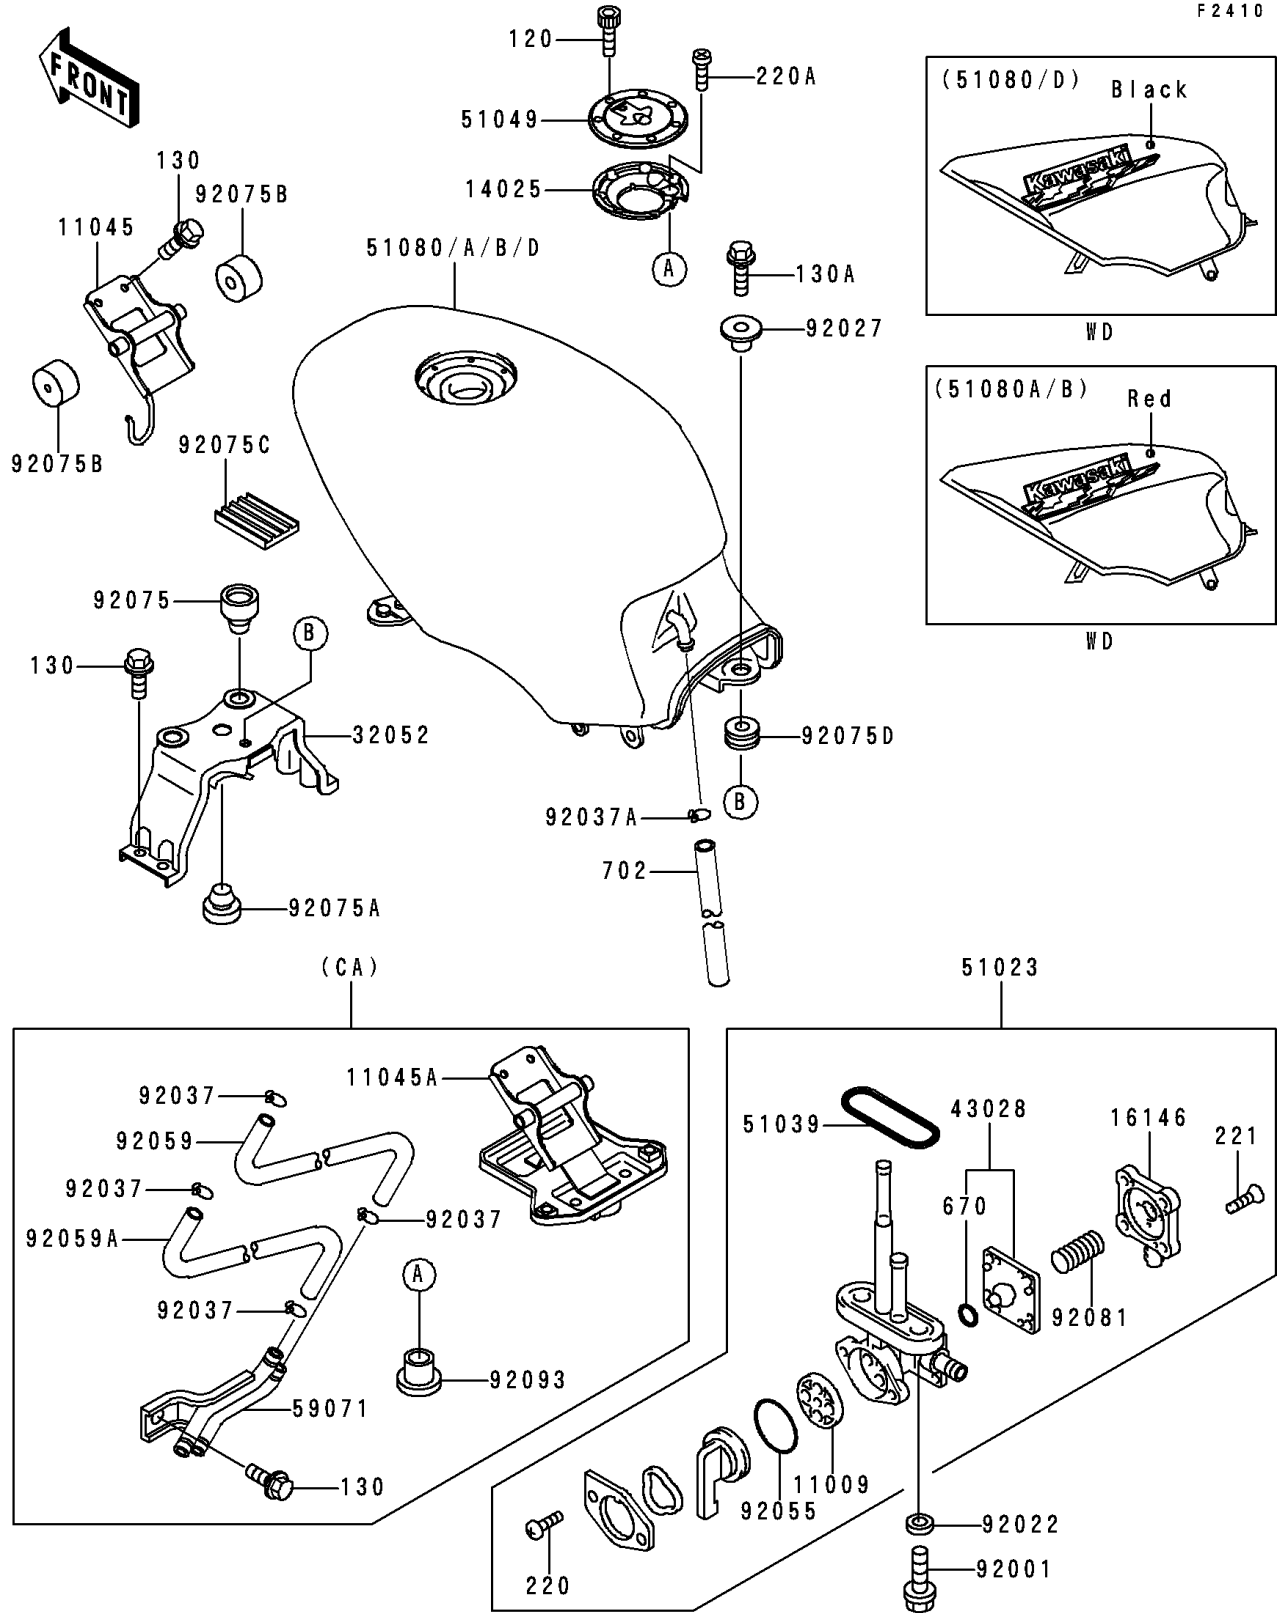

## 1994 NINJA® 500 PARTS DIAGRAM

Fuel Tank (EX500-D1)

F2410

## 1994 NINJA® 500 PARTS LIST

Fuel Tank(EX500-D1)

ITEM NAME	PART NUMBER	QUANTITY
GASKET,TAP VALVE (Ref # 11009)	11009-1188	1
COVER,TANK CAP (Ref # 14025)	14025-1913	1
COVER-ASSY,TAP DIAPHRAGM (Ref # 16146)	16146-1010	1
BRACKET-TANK,FUEL,RR (Ref # 32052)	32052-1394	1
DIAPHRAGM (Ref # 43028)	43028-1033	1
TAP-ASSY,FUEL (Ref # 51023)	51023-1142	1
RING,TAP FLANGED (Ref # 51039)	51039-003	1
CAP-TANK,FUEL (Ref # 51049)	51049-1091	1
BOLT-SOCKET (Ref # 120)	120S0512	1
BOLT-FLANGED,8X30 (Ref # 130A)	130G0830	1
SCREW-PAN-CROS (Ref # 220)	220B0308	1
SCREW-PAN-CROS (Ref # 220A)	220C0508	1
SCREW-CSK-CROS,4X14 (Ref # 221)	221B0414	1
O RING,4MM (Ref # 670)	670B1504	1
TUBE-RUBBER,7X10X380 (Ref # 702)	702A07380	1
BOLT,6X20 (Ref # 92001)	92001-1091	1
WASHER,6.2X11X1.5 (Ref # 92022)	92022-183	1
COLLAR,L=19.3 (Ref # 92027)	92027-1780	1
CLAMP (Ref # 92037A)	92037-1712	1
RING-O,TAP LEVER (Ref # 92055)	92055-1085	1
DAMPER (Ref # 92075)	92075-015	1
DAMPER (Ref # 92075A)	92075-1045	1
DAMPER,FUEL TANK,FR (Ref # 92075B)	92075-1115	1
DAMPER (Ref # 92075C)	92075-1489	1
DAMPER (Ref # 92075D)	92075-1736	1
SPRING,TAP DIAPHRAGM (Ref # 92081)	92081-1240	1
BRACKET,FUEL TANK,FR (Ref # 11045)	11045-1362	1
BRACKET,FUEL TANK,FR (Ref # 11045A)	11045-1389	1
TANK-COMP-FUEL,P.P.BLACK MICA (Ref # 51080)	51080-5058-20	1

## 1994 NINJA® 500 PARTS LIST

Fuel Tank(EX500-D1)

ITEM NAME	PART NUMBER	QUANTITY
TANK-COMP-FUEL,C.W.RED (Ref # 51080A)	51080-5059-H3	1
TANK-COMP-FUEL,C.W.RED (Ref # 51080B)	51080-5060-H3	1
TANK-COMP-FUEL.P.P.BLACK MICA (Ref # 51080D)	51080-5075-20	1
BOLT-FLANGED,6X12 (Ref # 130)	130B0612	2
JOINT,EVAPO (Ref # 59071)	59071-1122	1
CLAMP,TUBE (Ref # 92037)	92037-010	1
TUBE,EVAPO (Ref # 92059)	92059-1767	1
TUBE,EVAPO (Ref # 92059A)	92059-1768	1
SEAL,FUEL TANK CAP (Ref # 92093)	92093-1030	1