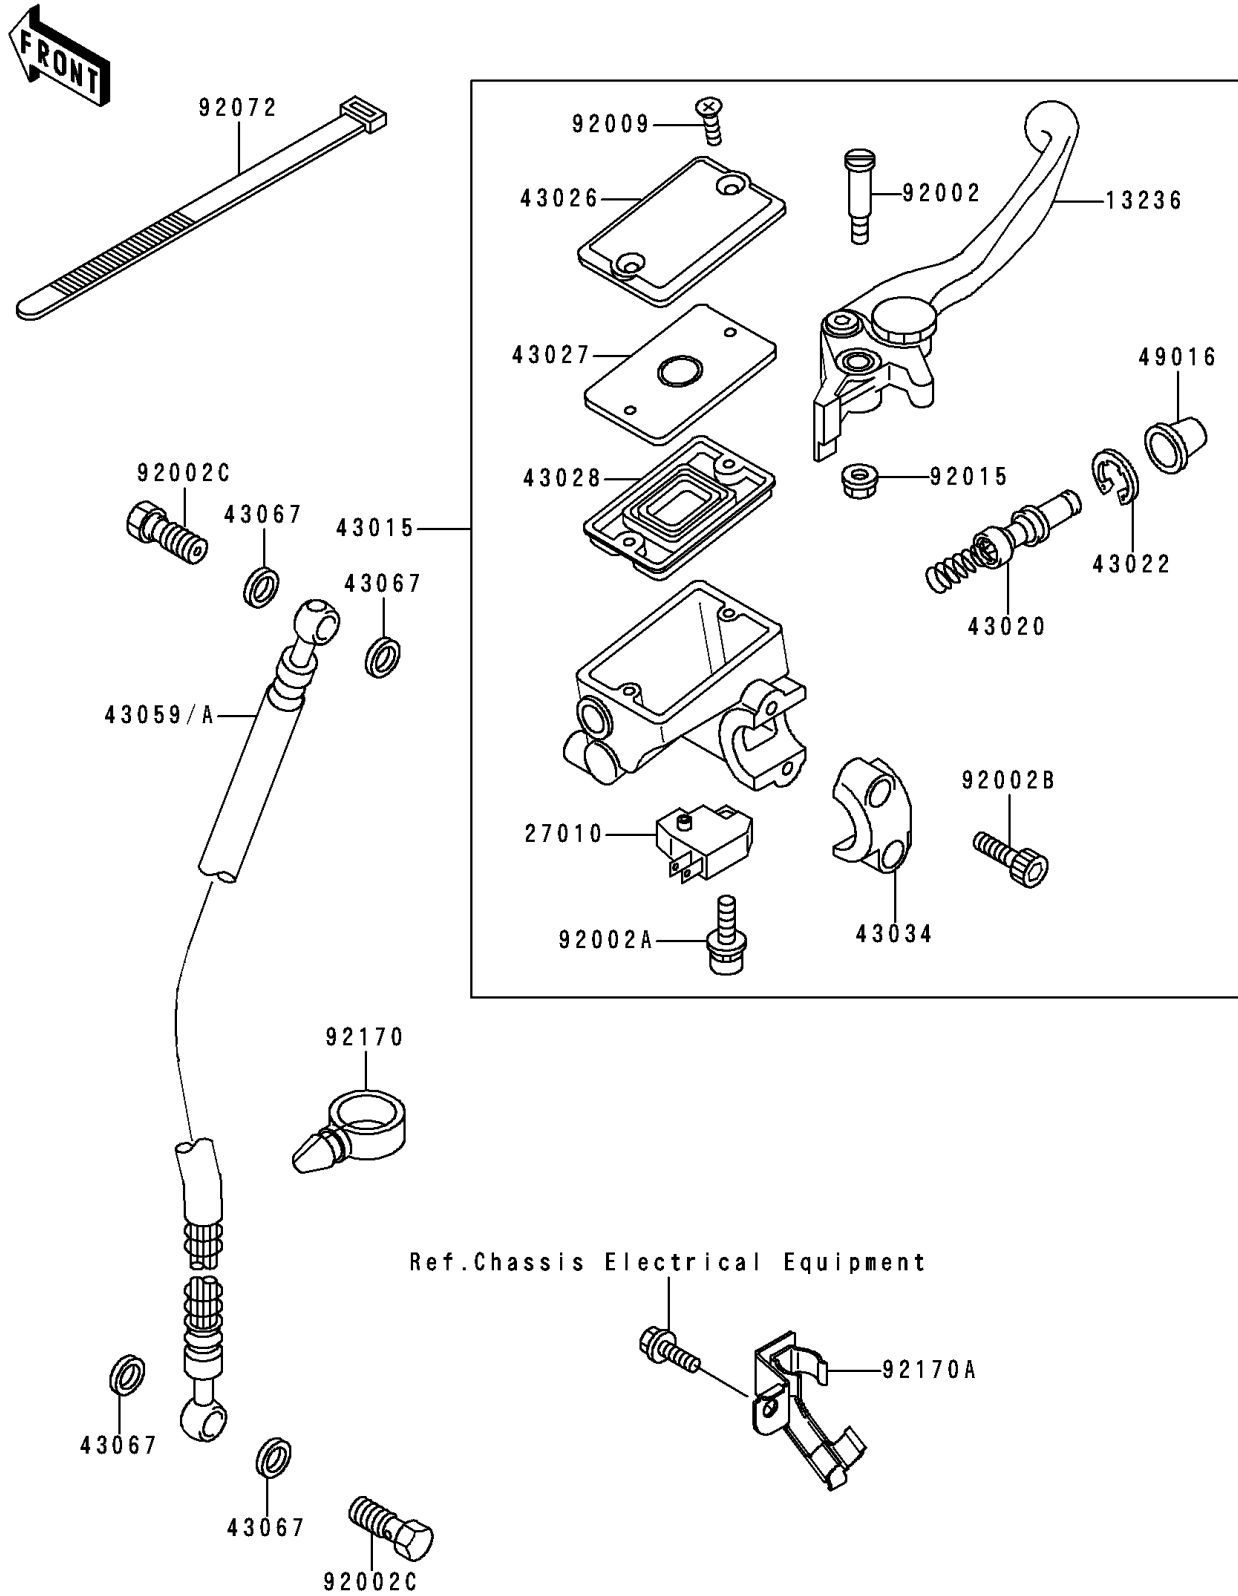

## 1994 NINJA® 500 PARTS DIAGRAM

Front Master Cylinder

F2291

## 1994 NINJA® 500 PARTS LIST

Front Master Cylinder

ITEM NAME	PART NUMBER	QUANTITY
LEVER-COMP,FRONT BRAKE (Ref # 13236)	13236-1185	1
SWITCH,BRAKE (Ref # 27010)	27010-1170	1
CYLINDER-ASSY-MASTER,FR (Ref # 43015)	43015-1479	1
PISTON-COMP-BRAKE,FR (Ref # 43020)	43020-1056	1
STOPPER-BRAKE,PISTON (Ref # 43022)	43022-1010	1
CAP-BRAKE (Ref # 43026)	43026-1076	1
PLATE-DIAPHRAGM (Ref # 43027)	43027-1055	1
DIAPHRAGM,MASTER CYLINDER (Ref # 43028)	43028-1058	1
HOLDER-BRAKE,MASTER CYLINDER (Ref # 43034)	43034-1053	1
HOSE-BRAKE,FR (Ref # 43059)	43059-1776	1
WASHER,10.5X15X1.5 (Ref # 43067)	43067-001	1
COVER-SEAL,MASTER CYLINDER (Ref # 49016)	49016-1044	1
BOLT,LEVER SET,BLACK (Ref # 92002)	92002-1322	1
BOLT,SCREW,4X12 (Ref # 92002A)	92002-1323	1
BOLT,SOCKET,6X20,BLACK (Ref # 92002B)	92002-1324	1
BOLT,OIL,L=23 (Ref # 92002C)	92002-1907	1
SCREW,4MM (Ref # 92009)	92009-1458	1
NUT,FLANGED,6MM,BLACK (Ref # 92015)	92015-1233	1
BAND,L=185 (Ref # 92072)	92072-1195	1
CLAMP (Ref # 92170)	92170-1067	1
CLAMP,HOSE (Ref # 92170A)	92170-1499	1