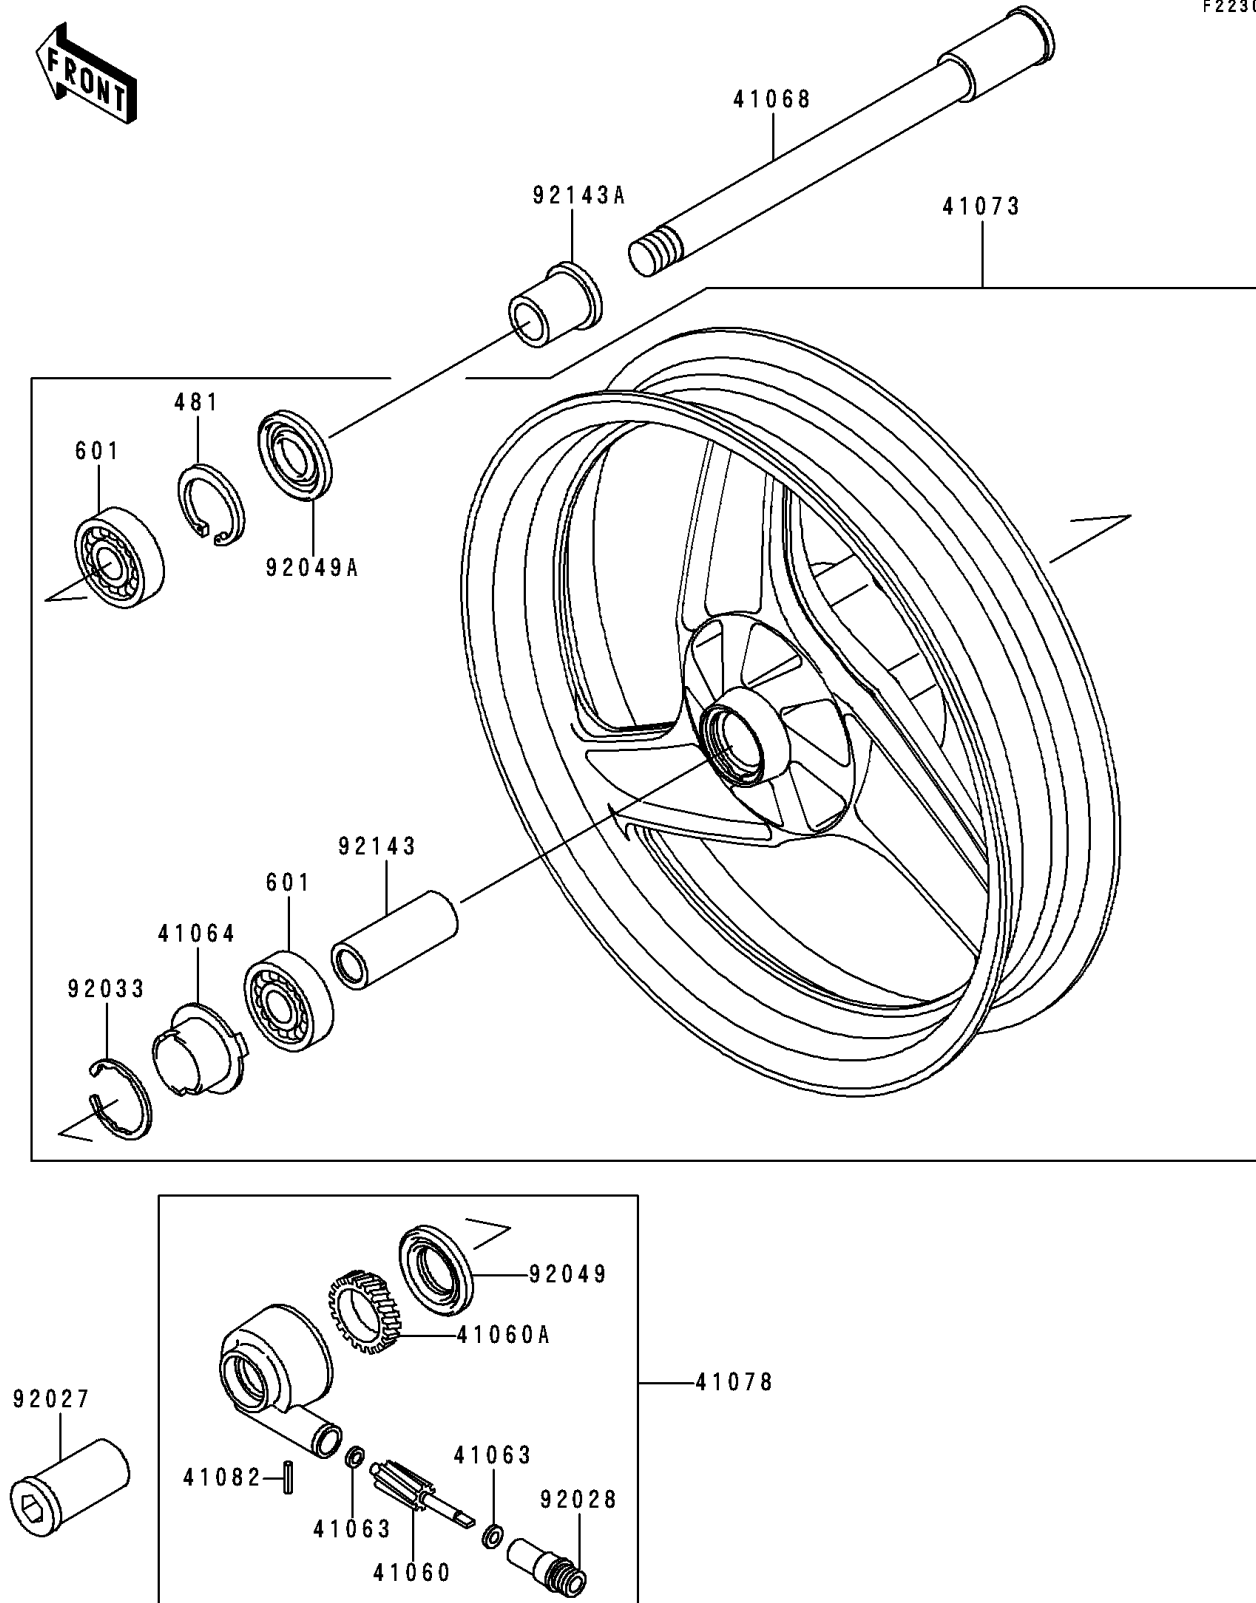

1994 NINJA® 500 PARTS DIAGRAM

Front Wheel

F2230

1994 NINJA® 500 PARTS LIST

Front Wheel

ITEM NAME	PART NUMBER	QUANTITY
CIRCLIP-TYPE-C,35MM (Ref # 481)	481J3500	1
BEARING-BALL (Ref # 601)	601B6202UU	1
GEAR-METER SCREW,9T (Ref # 41060)	41060-1123	1
GEAR-METER SCREW,23T (Ref # 41060A)	41060-1124	1
WASHER,5.1X9X0.4 (Ref # 41063)	41063-001	1
RECEIVER-SPEEDOMETER (Ref # 41064)	41064-1006	1
AXLE,FR (Ref # 41068)	41068-1175	1
WHEEL-ASSY,FR,G.GRAY (Ref # 41073)	41073-1543-GE	1
CASE-ASSY-METER GEAR (Ref # 41078)	41078-1068	1
PIN,SPRING (Ref # 41082)	41082-001	1
COLLAR,FR AXLE,L=36.5 (Ref # 92027)	92027-1726	1
BUSHING,SPEEDOMETER (Ref # 92028)	92028-1066	1
RING-SNAP,42MM (Ref # 92033)	92033-1041	1
SEAL-OIL,BJN30427-C3 (Ref # 92049)	92049-1057	1
SEAL-OIL,MH20354.5 (Ref # 92049A)	92049-1176	1
COLLAR,15.1X20X70 (Ref # 92143)	92143-1185	1
COLLAR,FR AXLE,L=24 (Ref # 92143A)	92143-1187	1