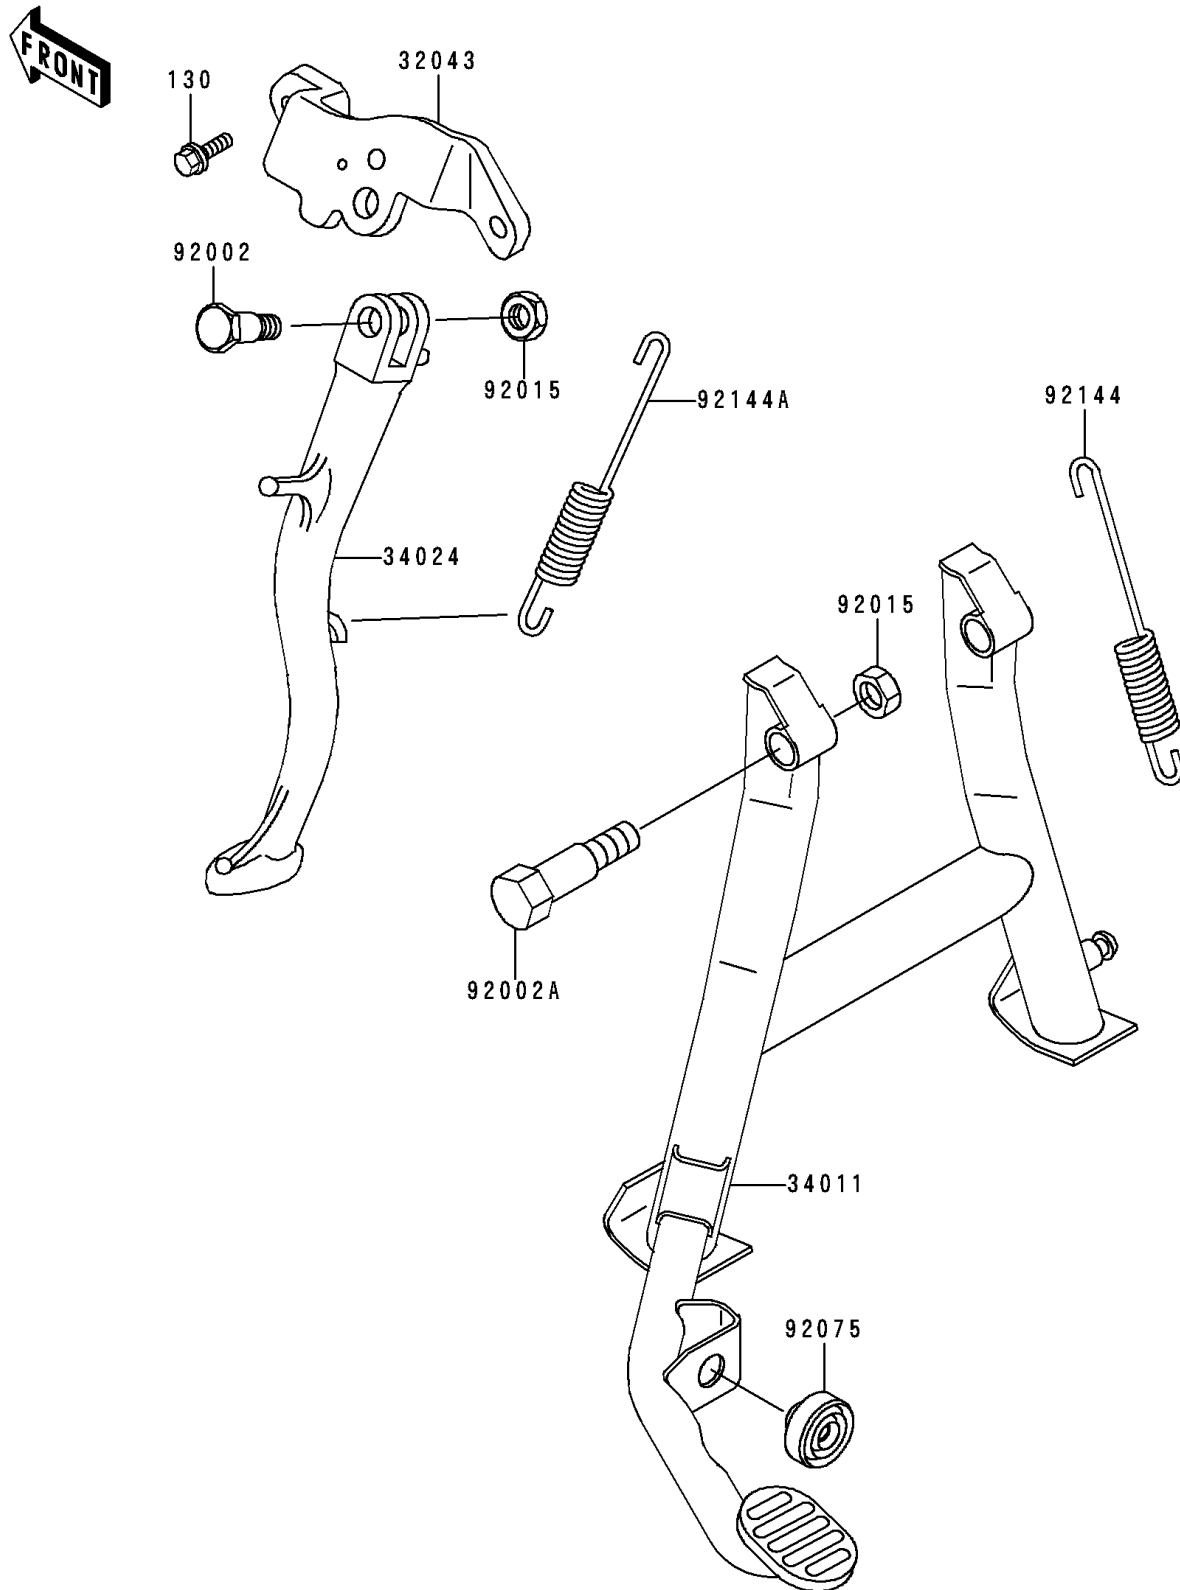

1994 NINJA® 500 PARTS DIAGRAM

Stand(s)

F2190

1994 NINJA® 500 PARTS LIST

Stand(s)

ITEM NAME	PART NUMBER	QUANTITY
BOLT-FLANGED,8X16,BLACK (Ref # 130)	130J0816	1
BRACKET-STAND,SIDE (Ref # 32043)	32043-1388	1
STAND-CENTER (Ref # 34011)	34011-1158	1
STAND-SIDE (Ref # 34024)	34024-1255	1
BOLT,SIDE STAND (Ref # 92002)	92002-1813	1
BOLT,CENTER STAND (Ref # 92002A)	92002-1954	1
NUT,LOCK,10MM,BLACK (Ref # 92015)	92015-1188	1
DAMPER (Ref # 92075)	92075-1045	1
SPRING,CENTER STAND (Ref # 92144)	92144-1101	1
SPRING,SIDE STAND (Ref # 92144A)	92144-1104	1