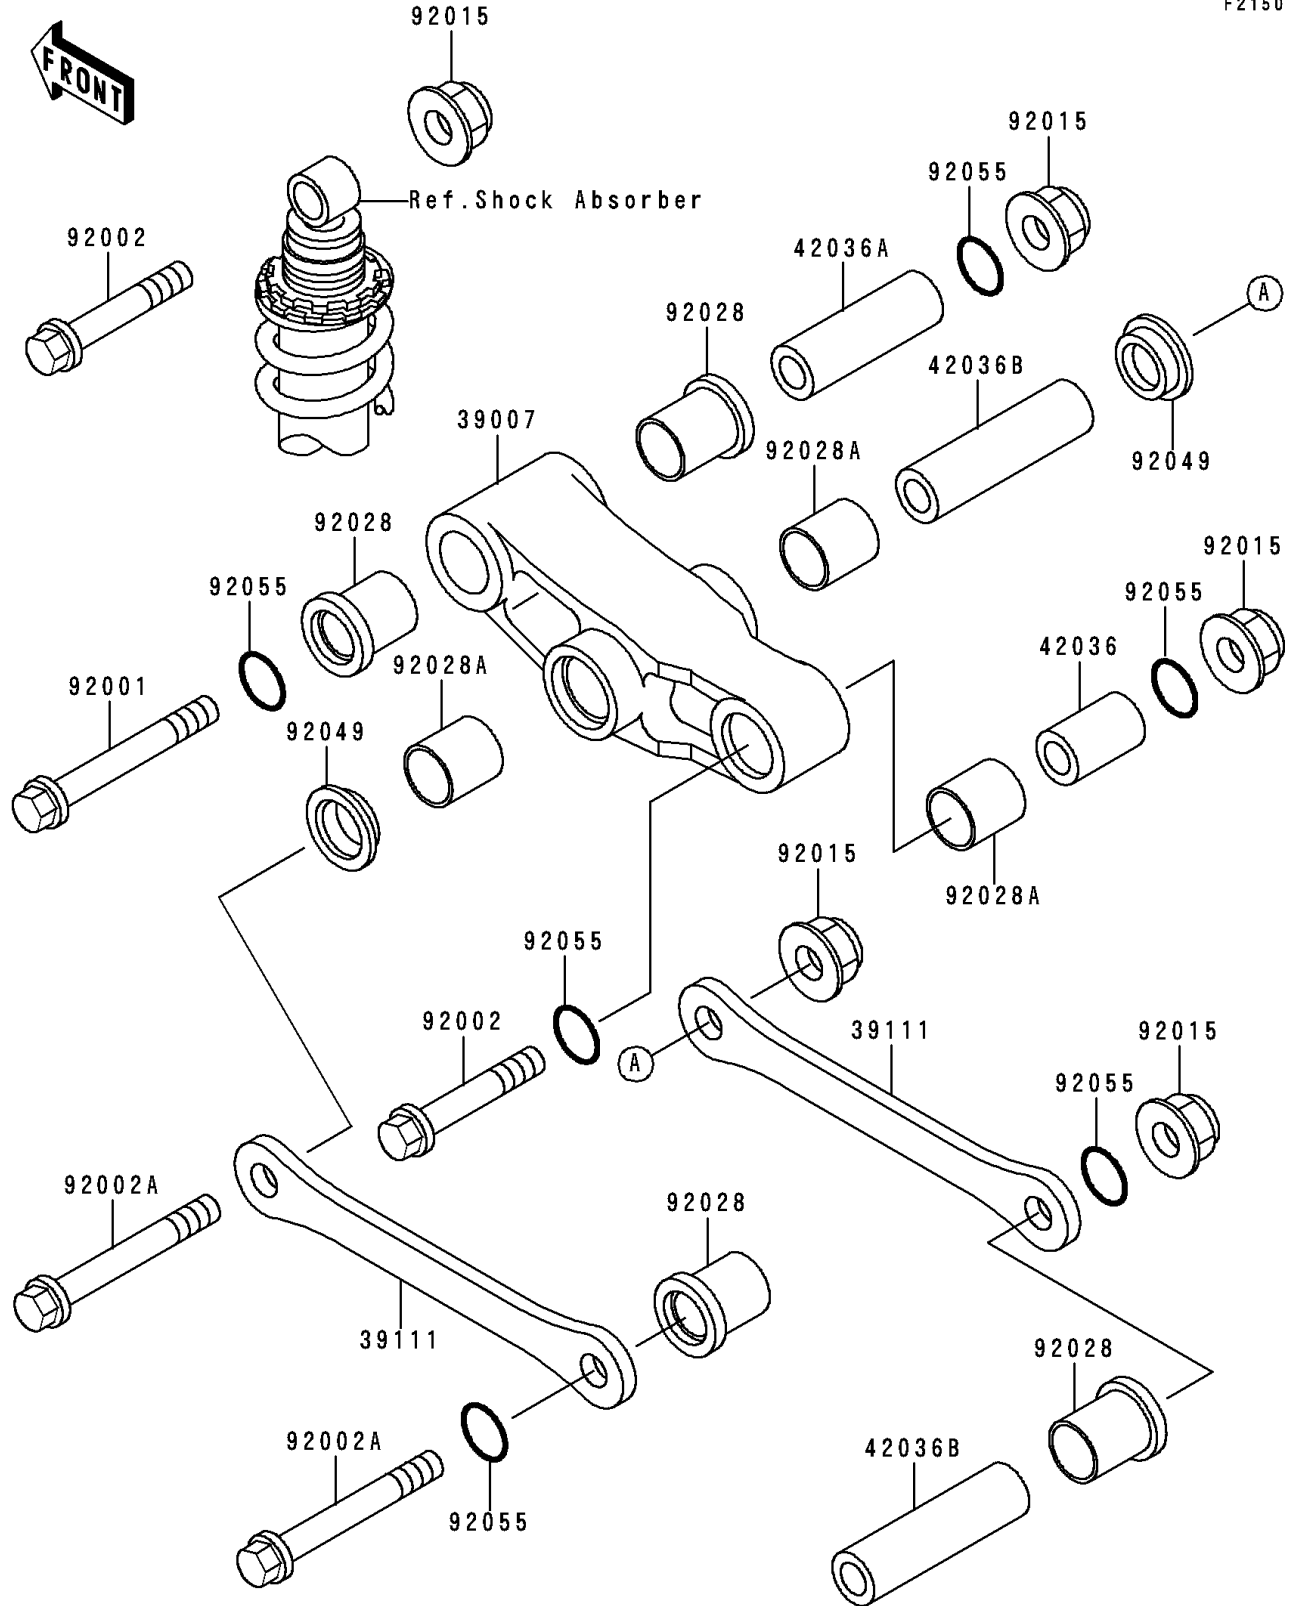

1994 NINJA® 500 PARTS DIAGRAM

Rear Suspension

F2150

1994 NINJA® 500 PARTS LIST

Rear Suspension

ITEM NAME	PART NUMBER	QUANTITY
ARM-SUSP,UNI TRAK (Ref # 39007)	39007-1120	1
ROD-TIE,SUSPENSION (Ref # 39111)	39111-1133	1
SLEEVE,ARM,RR (Ref # 42036)	42036-1077	1
SLEEVE,ARM,FR (Ref # 42036A)	42036-1078	1
SLEEVE,12.1X20X74 (Ref # 42036B)	42036-1102	1
BOLT,12X90 (Ref # 92001)	92001-1937	1
BOLT,12X55 (Ref # 92002)	92002-1130	1
BOLT,FLANGED,12X100 (Ref # 92002A)	92002-1886	1
NUT,FLANGED,12MM (Ref # 92015)	92015-1433	1
BUSHING (Ref # 92028)	92028-1597	1
BUSHING (Ref # 92028A)	92028-1598	1
SEAL-OIL,ARM,CNT (Ref # 92049)	92049-1109	1
RING-O,19.8X2.2 (Ref # 92055)	92055-1215	1