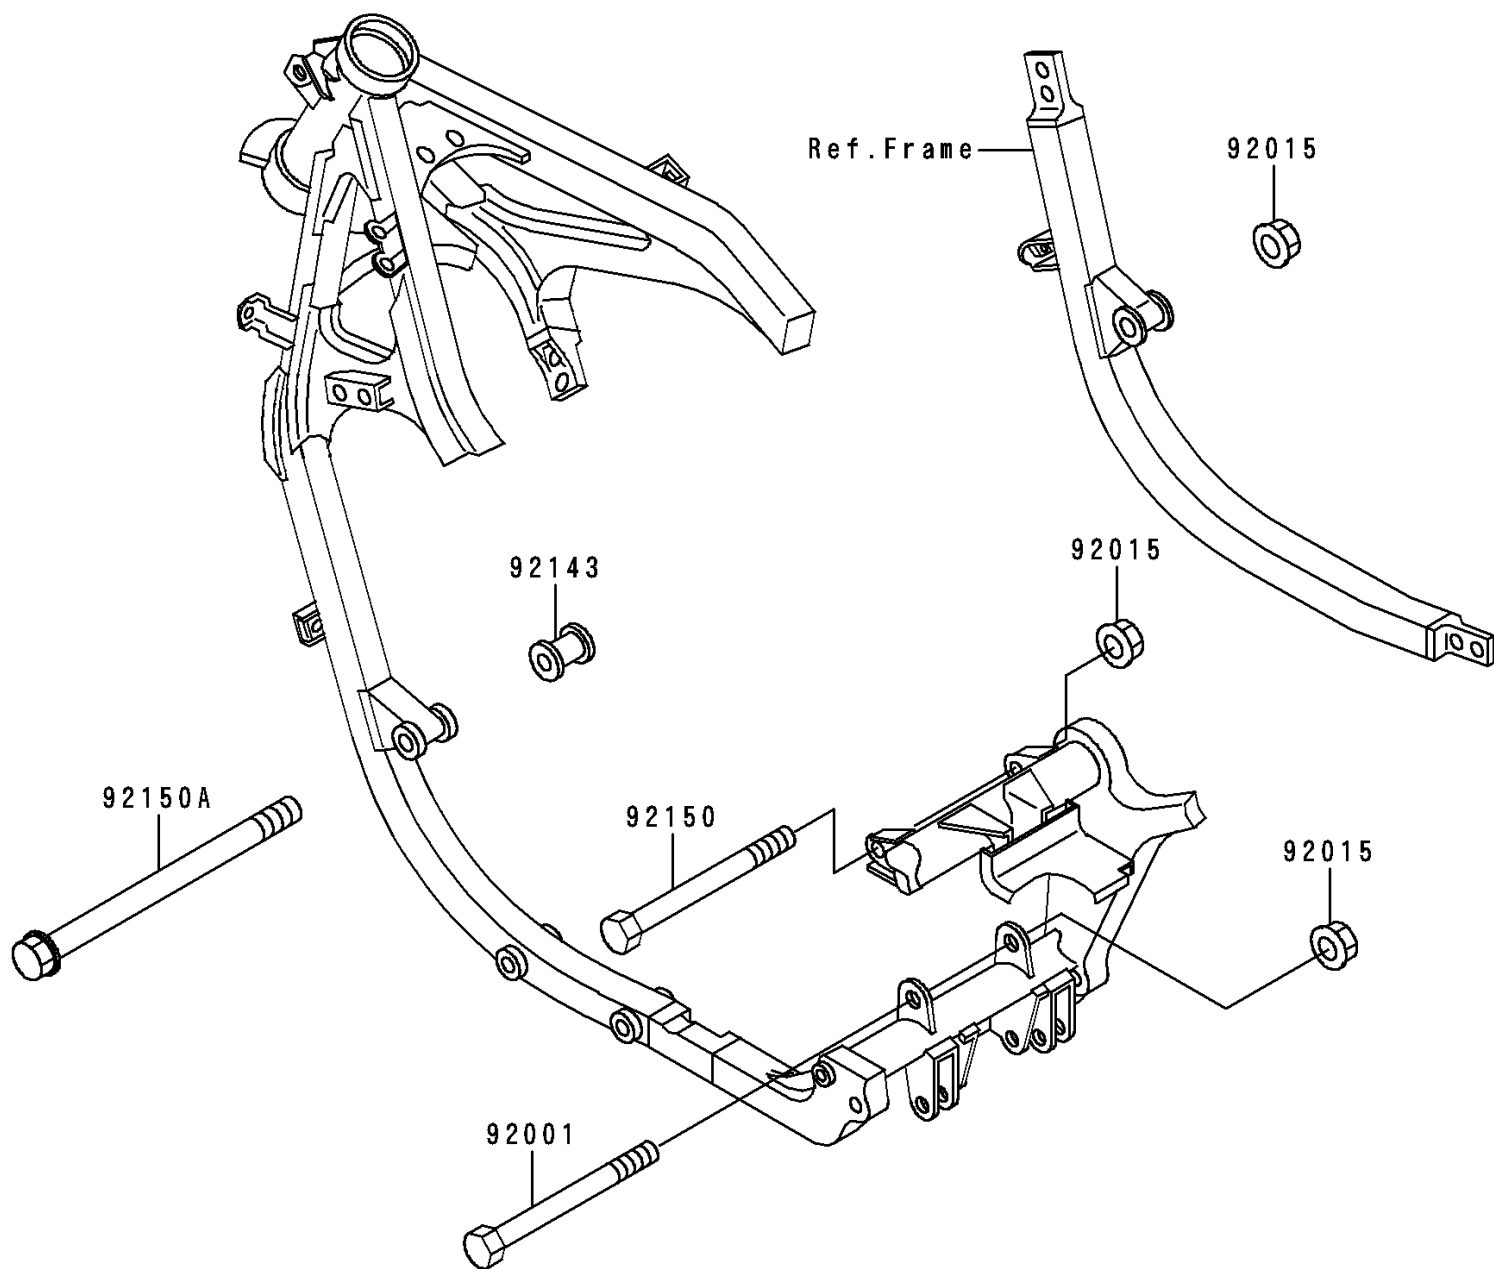

1994 NINJA® 500 PARTS DIAGRAM

Frame Fittings

F 2131

1994 NINJA® 500 PARTS LIST

Frame Fittings

ITEM NAME	PART NUMBER	QUANTITY
BOLT,10X179 (Ref # 92001)	92001-1541	1
NUT,FLANGED,10MM (Ref # 92015)	92015-1180	1
COLLAR,L=34 (Ref # 92143)	92143-1276	1
BOLT,10X165 (Ref # 92150)	92150-1222	1
BOLT,FLANGED,10X295 (Ref # 92150A)	92150-1223	1